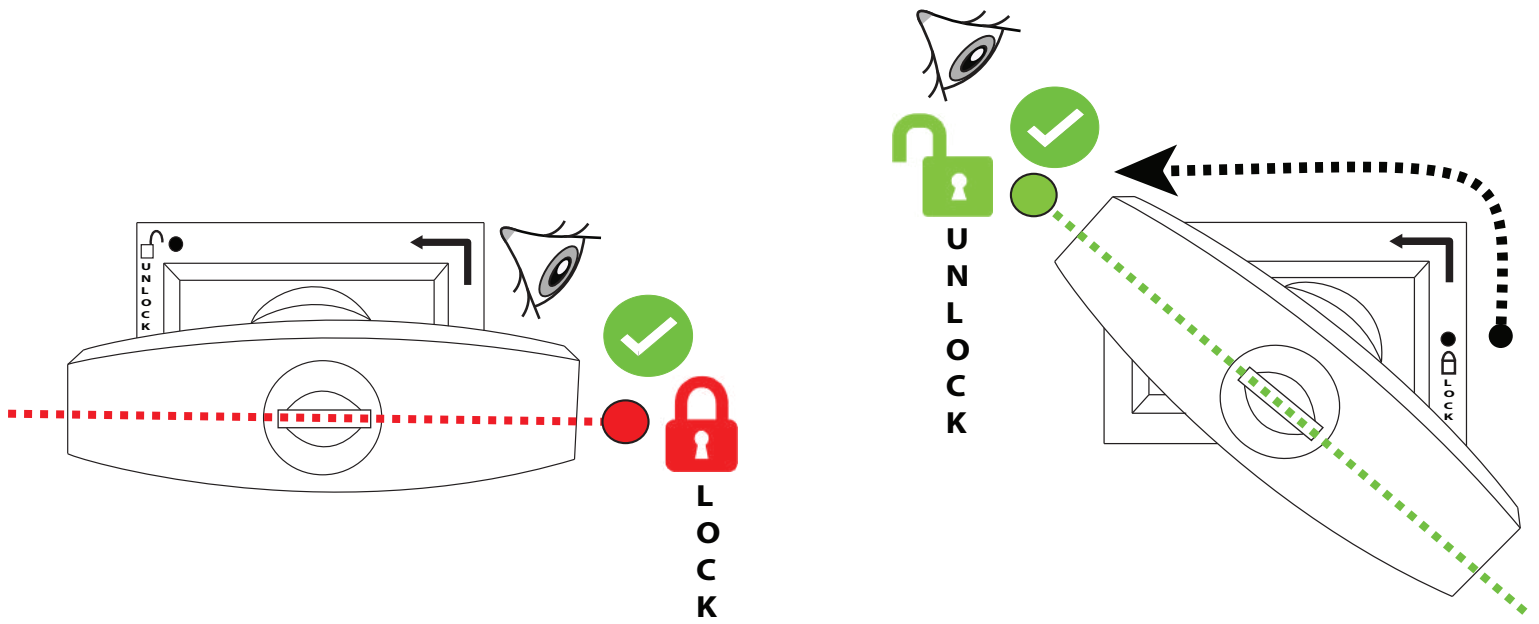

WURTH 0890 222