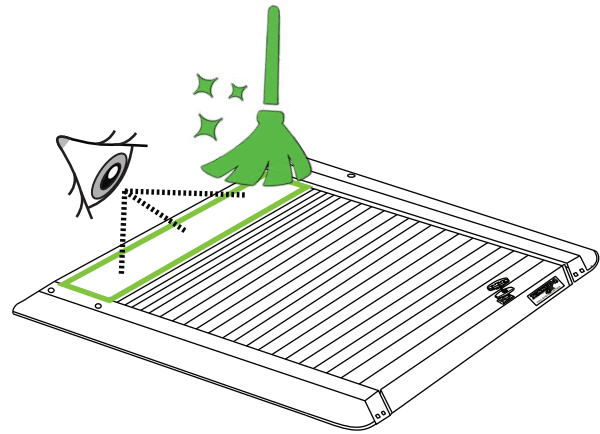

WURTH 0890 222