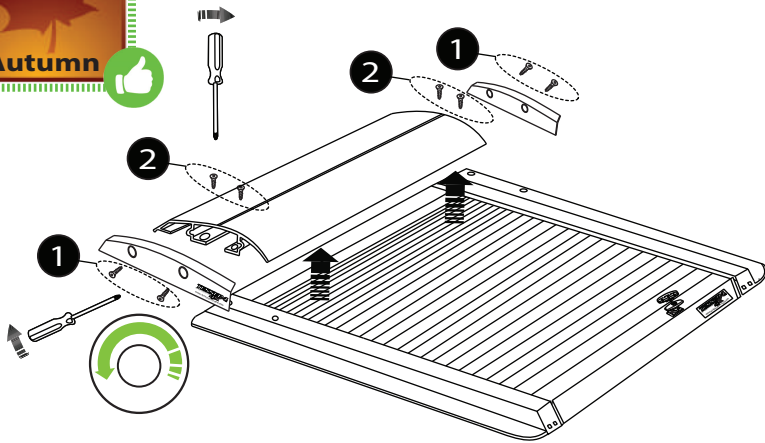

WURTH 0890 222