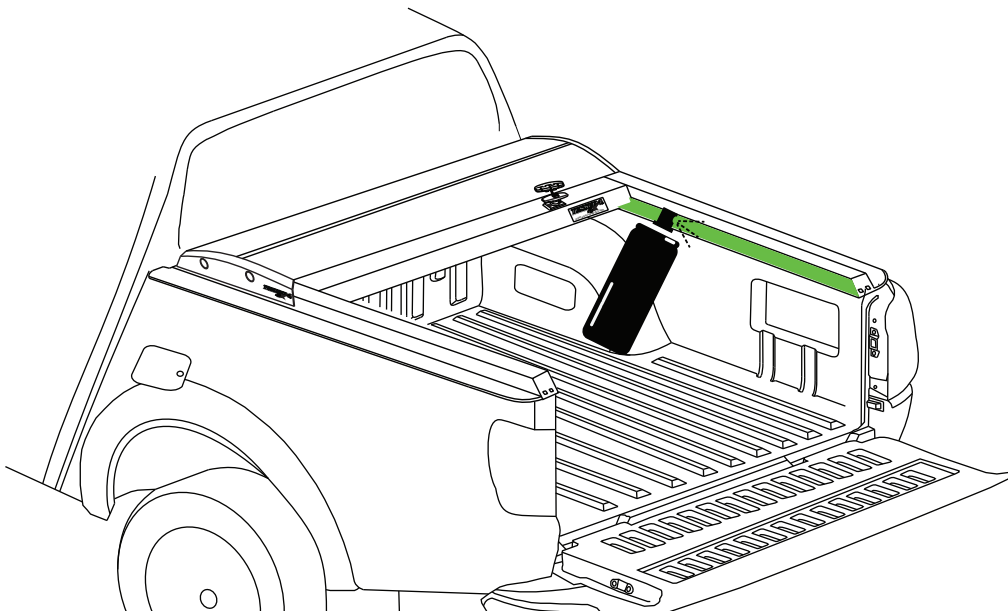

WURTH 0890 222