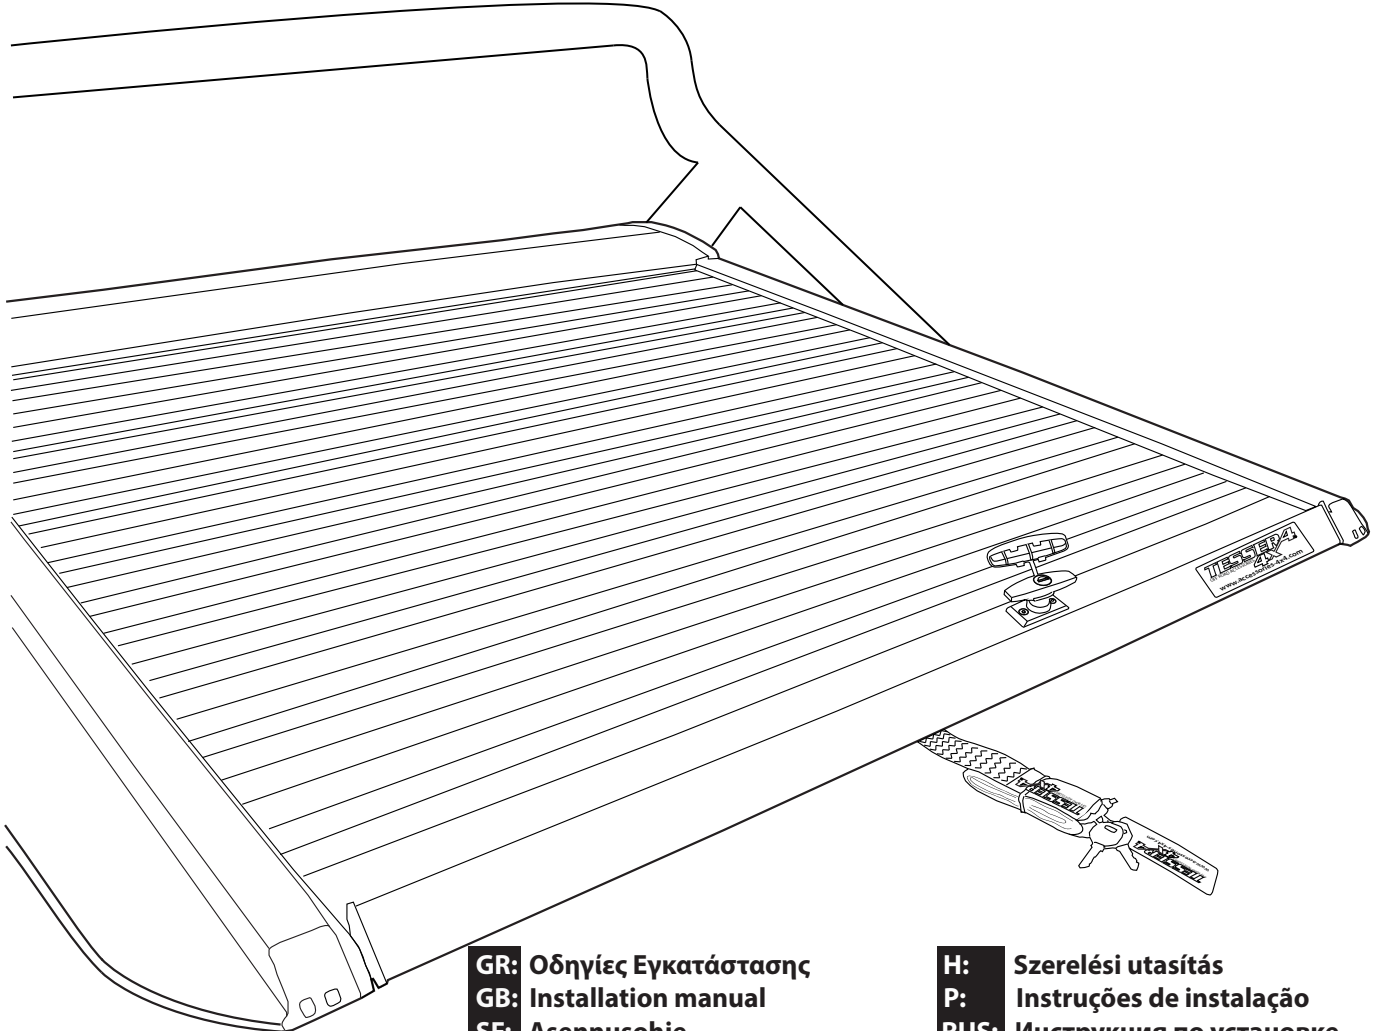

PART NUMBER(S)	Model Year
SOT-13191 ROLL	Mercedes X-Class 2018+ with original roll bar
Cab(s)	Installation Time / Weight
Double cab	60-75 minutes / 53kg

Aluminum Roller Lid-Shutter (SOT-ROLL Series by Tessera4x4)