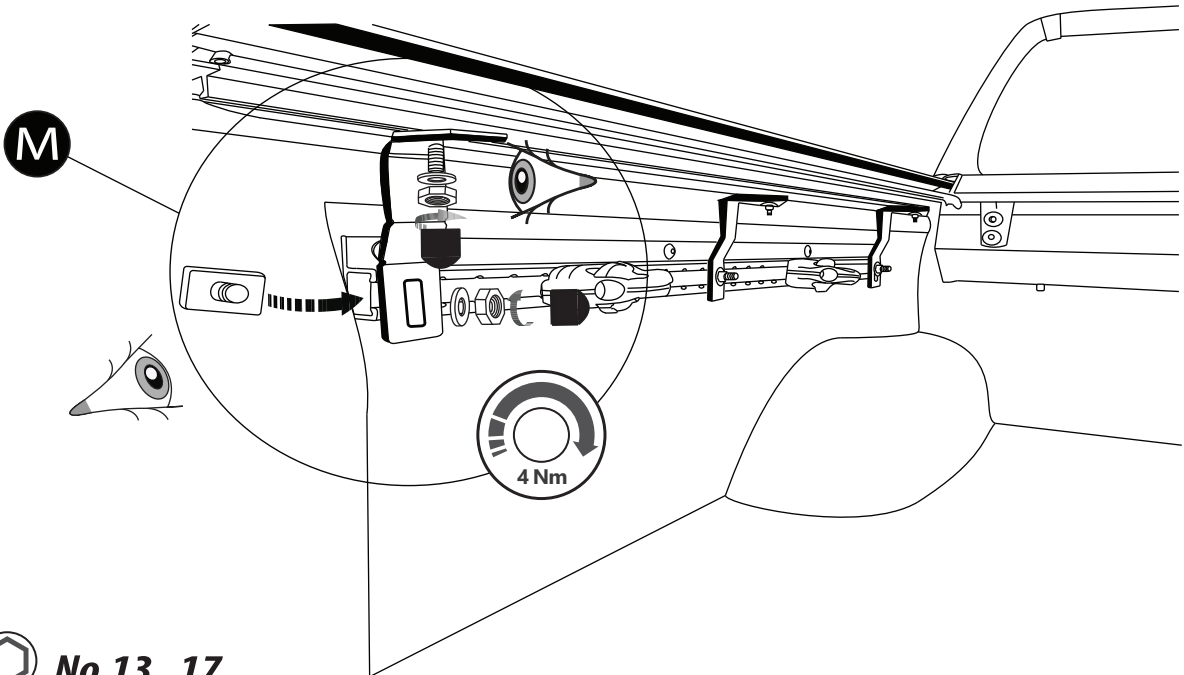

x6

Ø10

M10 M8

No.13, 17

No.13, 17

Aluminum Roller Lid-Shutter (SOT-ROLL Series by Tessera4x4)

Customer Service: +30 (210) 5541161, +30 (210) 5541154 (08:00 - 16:00 EET)

Fax: +30 (210) 5541443