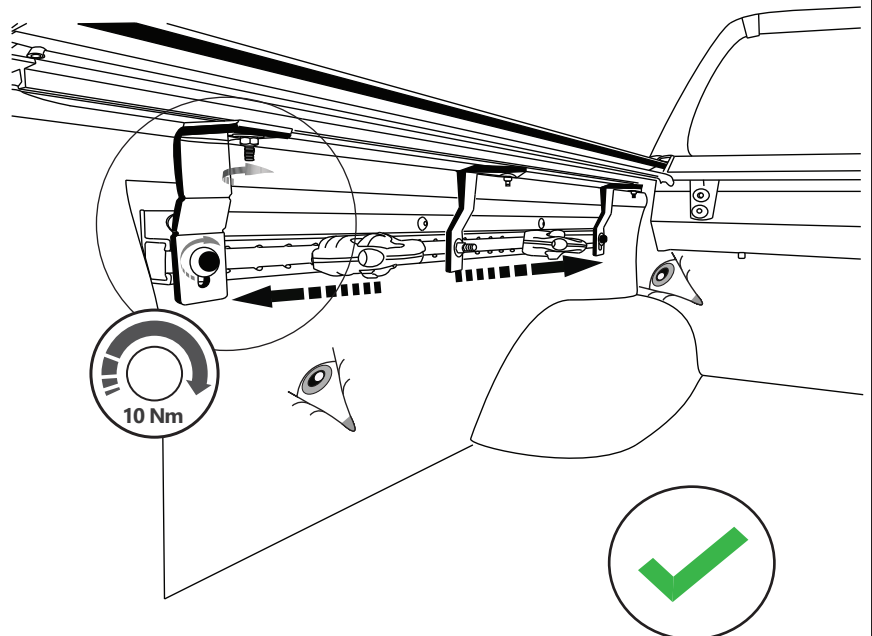

x6

Ø10

M10 M8

No.13, 17

No.13, 17

Aluminum Roller Lid-Shutter (SOT-ROLL Series by Tessera4x4)

Customer Service: +30 (210) 5541161, +30 (210) 5541154 (08:00 - 16:00 EET)

Fax: +30 (210) 5541443