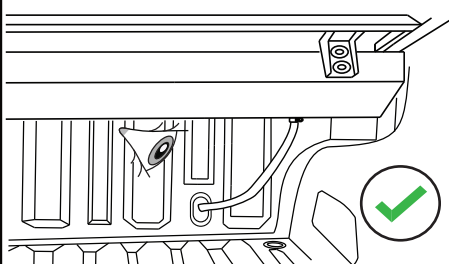

A)

B)

C)

D)

A)

B)

C)

D)

E)

F)