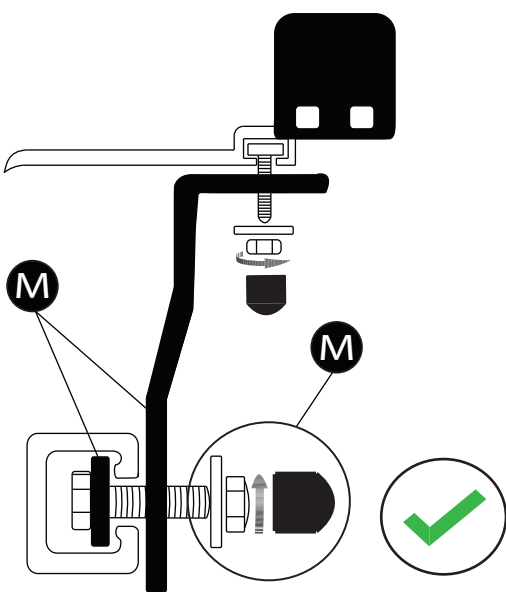

x6

Ø10

M10 M8

No.13, 17

No.13, 17

Aluminum Roller Lid-Shutter (SOT-ROLL Series by Tessera4x4)

Customer Service: +30 (210) 5541161, +30 (210) 5541154 (08:00 - 16:00 EET)

Fax: +30 (210) 5541443