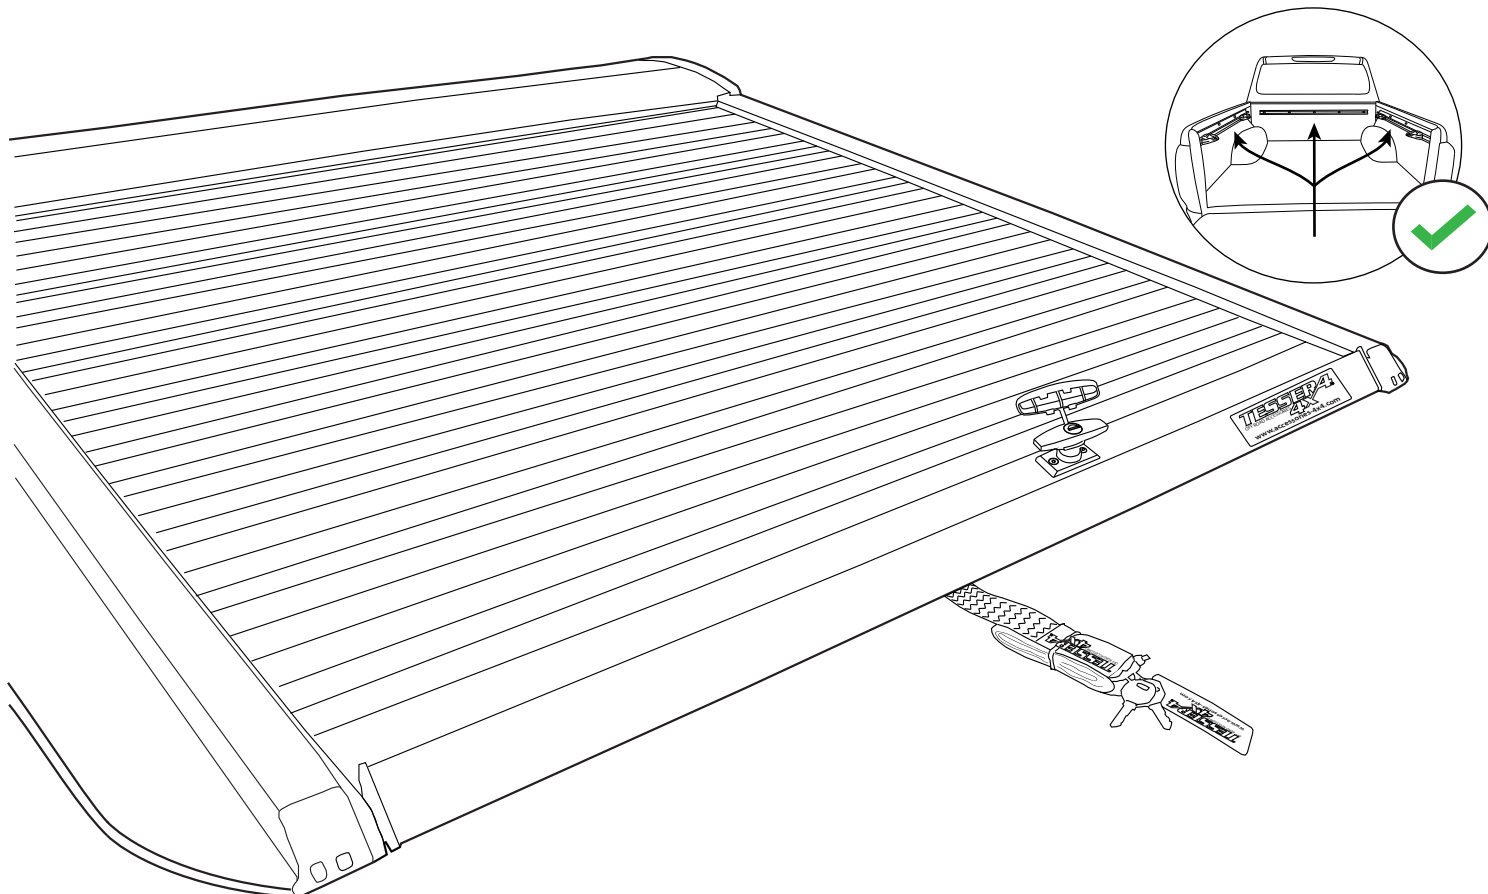

PART NUMBER(S)	Model Year
SOT-1319 ROLL	Mercedes X-Class 2018+ with C-channels
Cab(s)	Installation Time / Weight
Double cab	60-75 minutes / 53-57 kg

Aluminum Roller Lid-Shutter (SOT-ROLL Series by Tessera4x4)