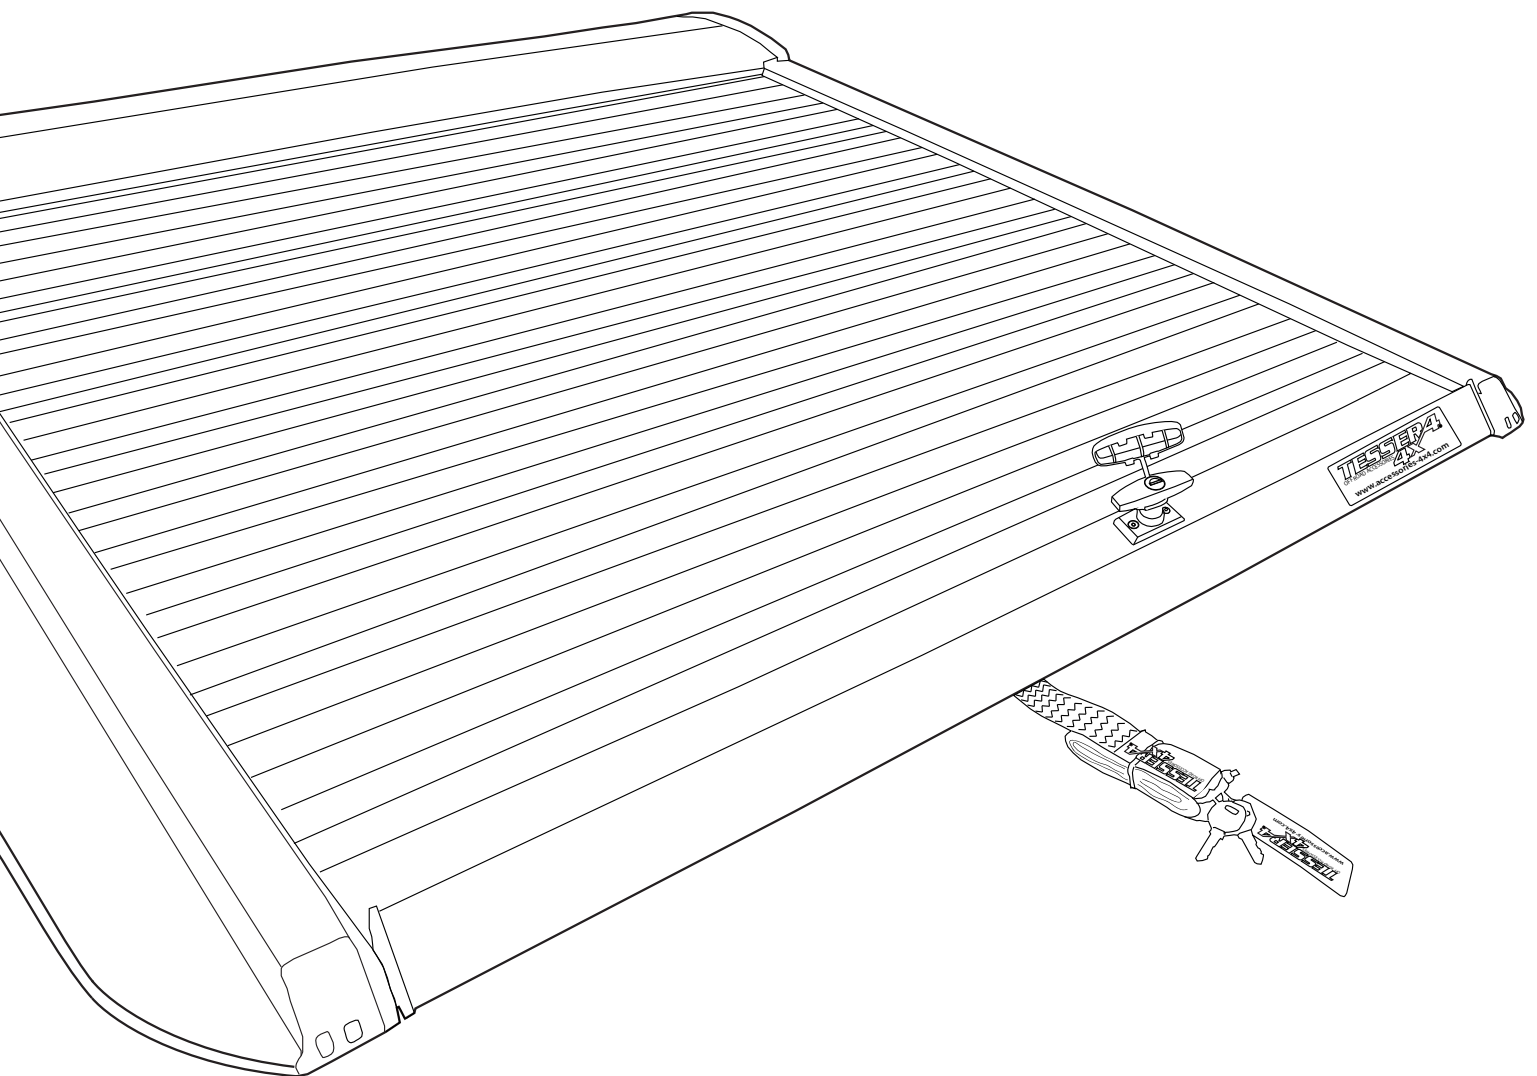

x6

Ø10

M10 M8

No.13, 17

No.13, 17

Aluminum Roller Lid-Shutter (SOT-ROLL Series by Tessera4x4)

Customer Service: +30 (210) 5541161, +30 (210) 5541154 (08:00 - 16:00 EET)

Fax: +30 (210) 5541443