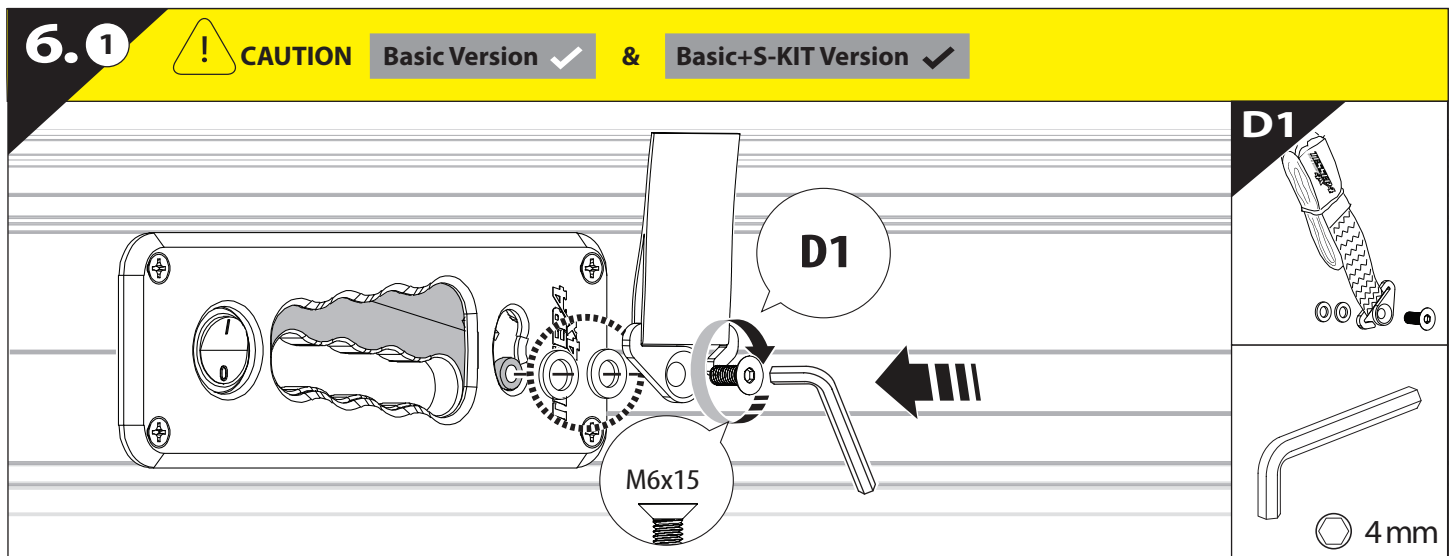

Installation Manual

PART NUMBER(S)	Model Year
TESS 14012 ROLL	VW AMAROK PANAMERICANA 2023+ (no c-channels)
Cab(s)	Installation Time / Weight
Double Cab	40-60 minutes / 53-57 kg

B

A

KITS

L

3

4