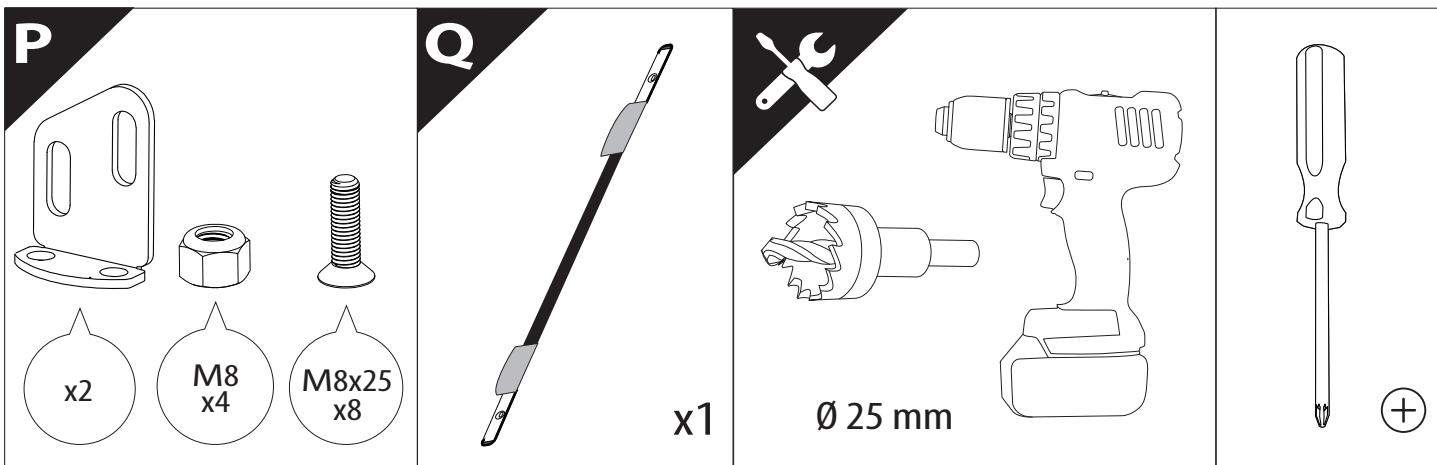

Installation Manual

PART NUMBER(S)	Model Year
TESS 14012 ROLL	VW AMAROK PANAMERICANA 2023+ (no c-channels)
Cab(s)	Installation Time / Weight
Double Cab	40-60 minutes / 53-57 kg

B

A

KITS

L

3

4