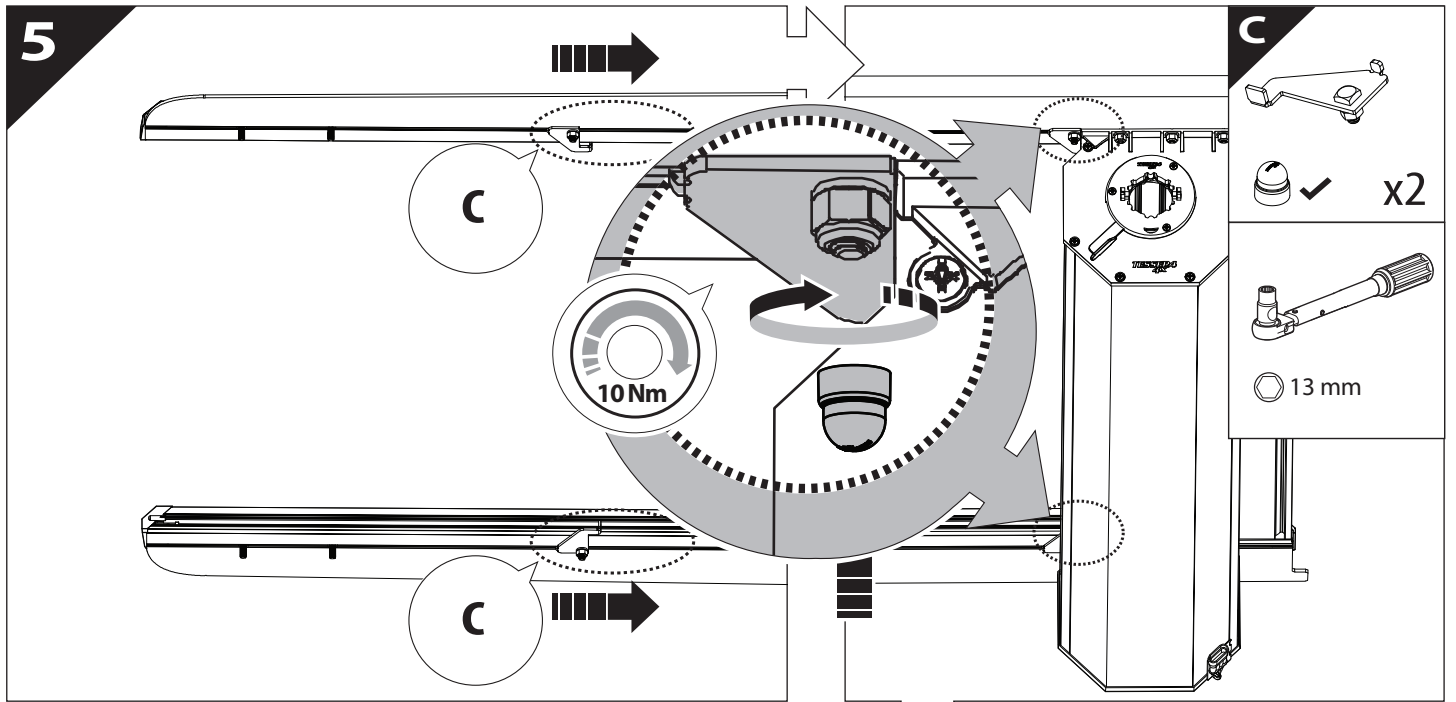

Installation Manual

PART NUMBER(S)	Model Year
TESS 14012 ROLL	VW AMAROK PANAMERICANA 2023+ (no c-channels)
Cab(s)	Installation Time / Weight
Double Cab	40-60 minutes / 53-57 kg

B

A

KITS

L

3

4

11.2

10 mm

 FROM STEP 7 

P

x2 M8 x4 M8x25 x8

5 mm

10Nm

P x2

10Nm

P x2

13

14

15

X:600mm Y:280mm

C:600mm D:180mm

23.4