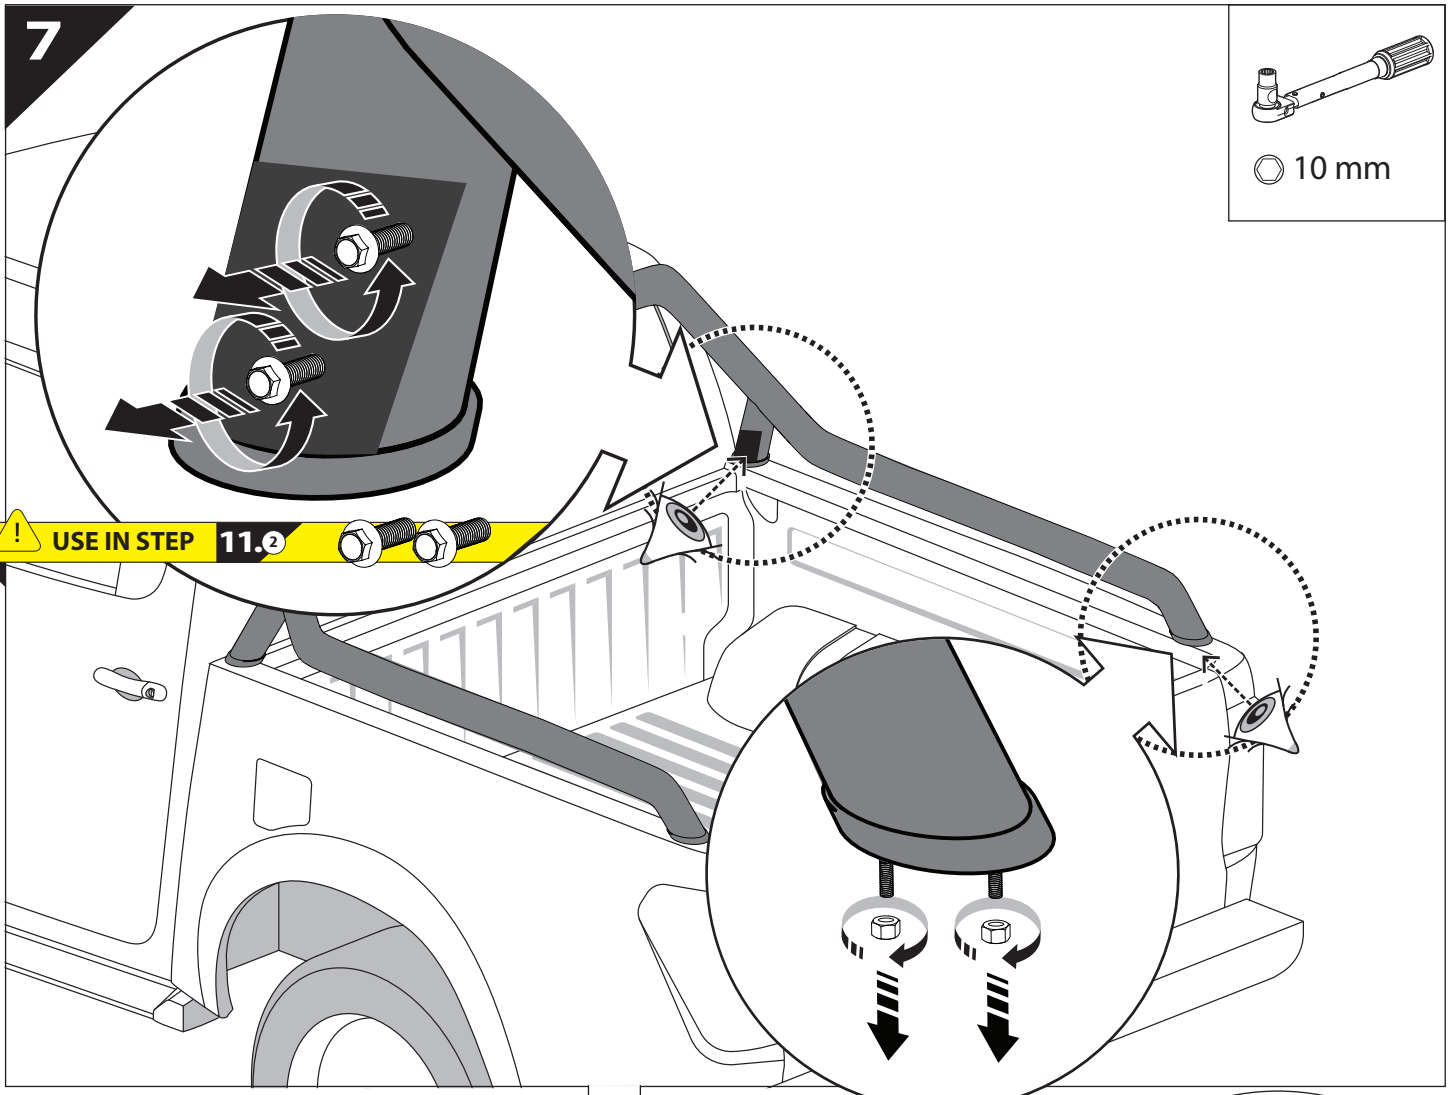

7

10 mm

! USE IN STEP 11.2