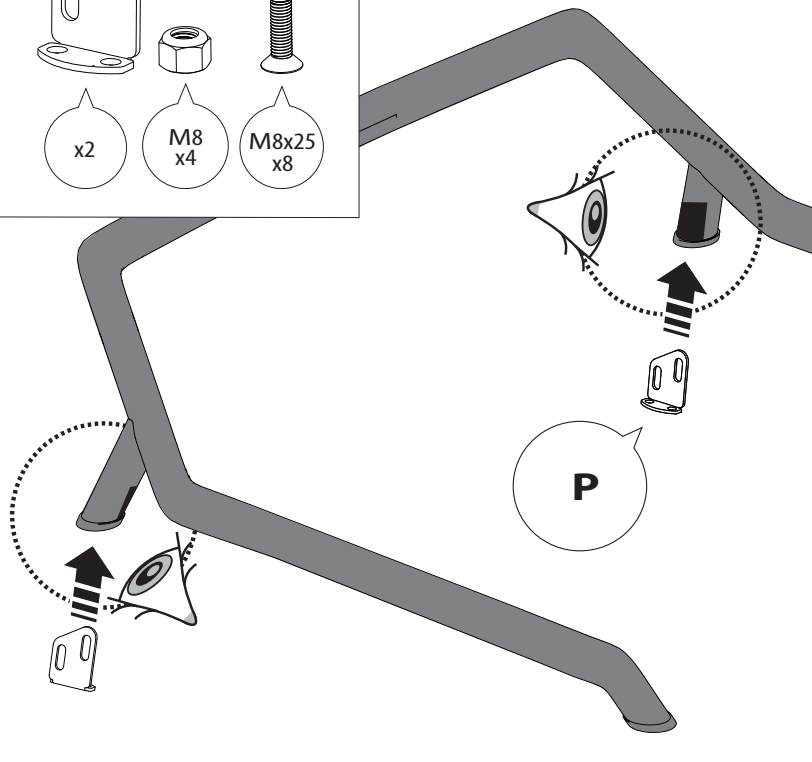

Installation Manual

PART NUMBER(S)	Model Year
TESS 14012 ROLL	VW AMAROK PANAMERICANA 2023+ (no c-channels)
Cab(s)	Installation Time / Weight
Double Cab	40-60 minutes / 53-57 kg

B

A

KITS

L

3

4

7

10 mm

! USE IN STEP 11.2

8

T40

! KEEP IN SAFE PLACE

11.0

P

11.2

10 mm

 FROM STEP 7 

P

x2 M8 x4 M8x25 x8

5 mm

10Nm

P x2

10Nm

P x2

13

14

15

X:600mm Y:280mm

C:600mm D:180mm

23.4