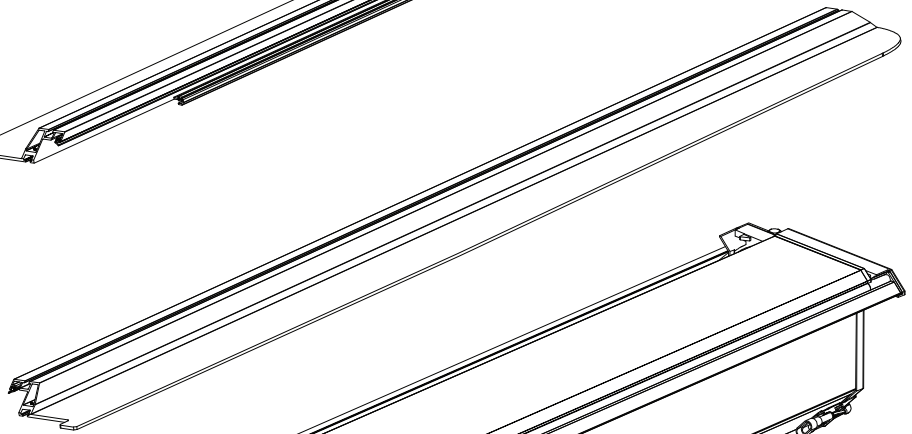

Installation Manual

PART NUMBER(S)	Model Year
TESS 14012 ROLL	VW AMAROK PANAMERICANA 2023+ (no c-channels)
Cab(s)	Installation Time / Weight
Double Cab	40-60 minutes / 53-57 kg

B

A

KITS

L

3

4