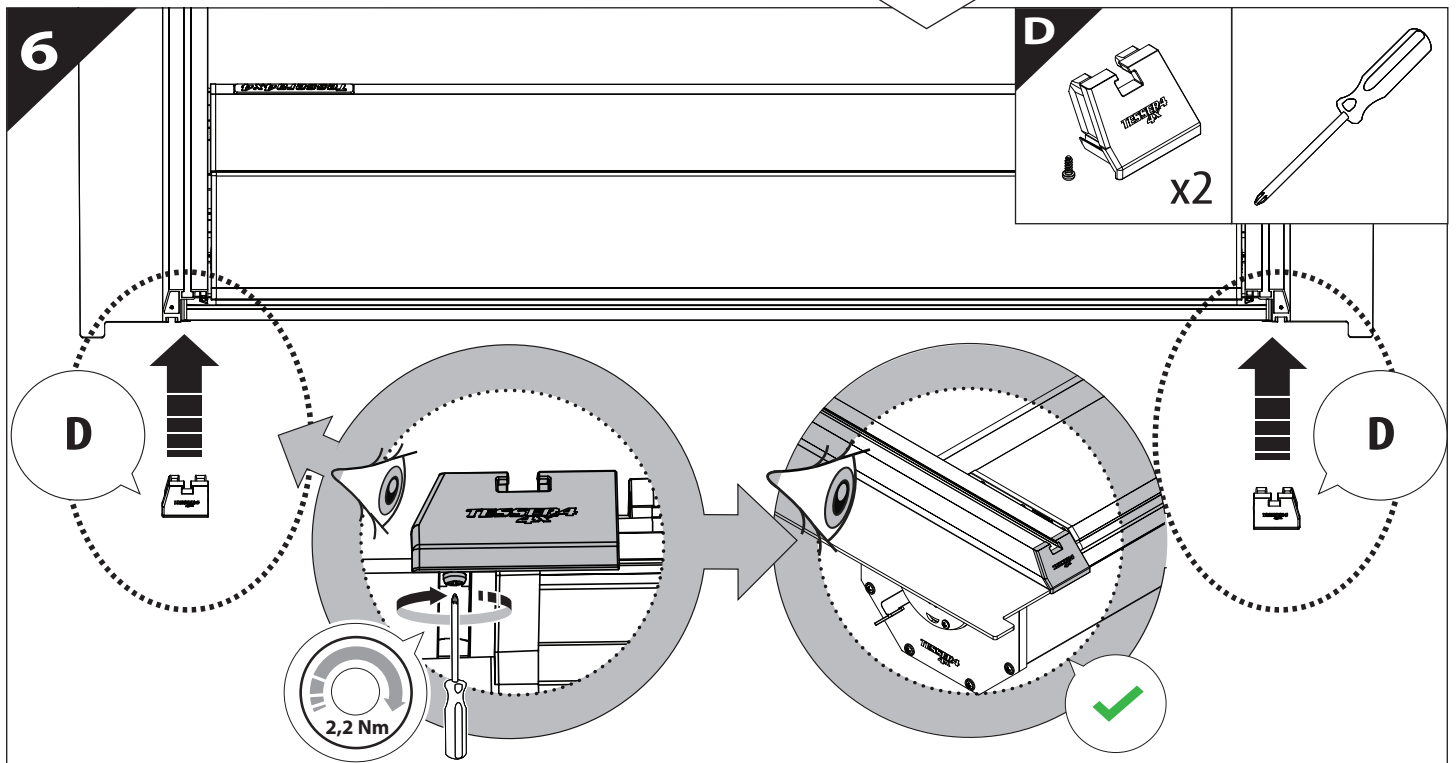

Installation Manual

PART NUMBER(S)	Model Year
TESS 14012 ROLL	VW AMAROK PANAMERICANA 2023+ (no c-channels)
Cab(s)	Installation Time / Weight
Double Cab	40-60 minutes / 53-57 kg

B

A

KITS

L

3

4

10Nm

P x2

13

14

15

X:600mm Y:280mm

C:600mm D:180mm

23.4