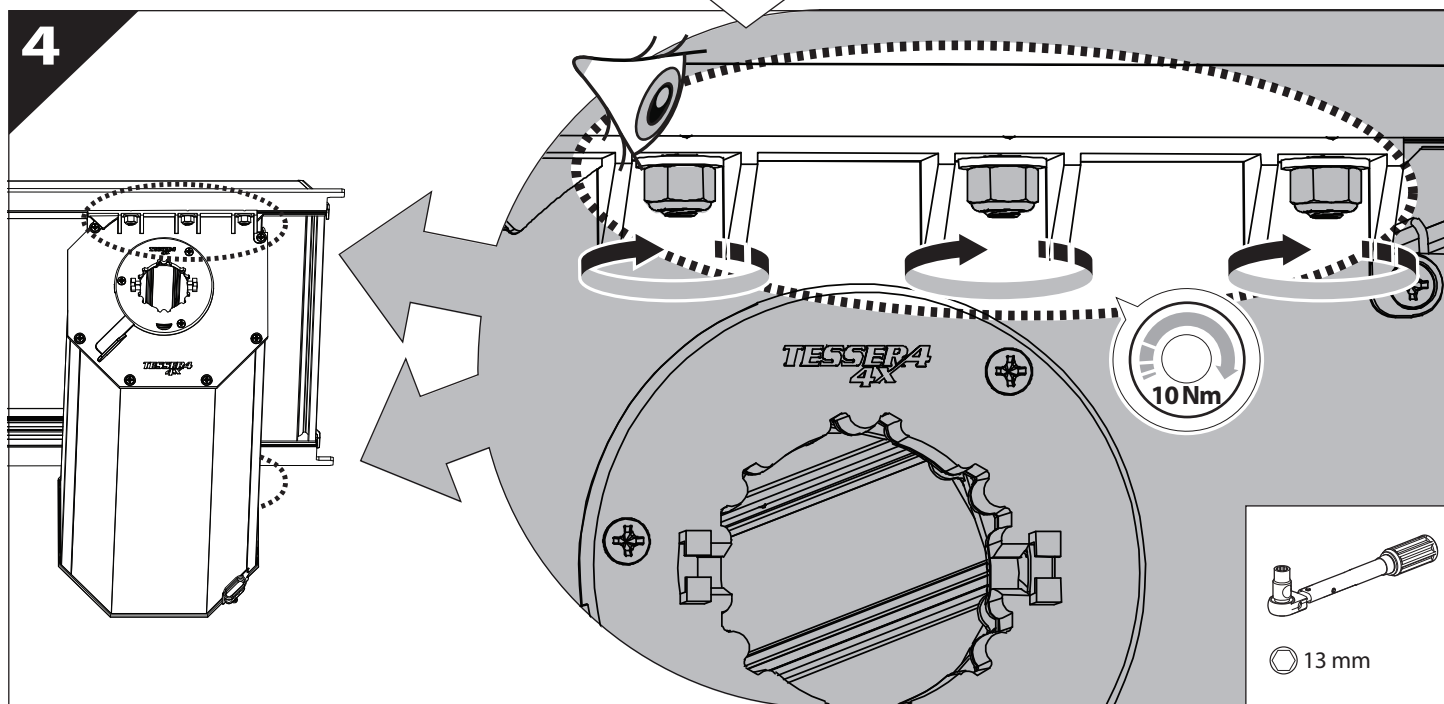

Installation Manual

PART NUMBER(S)	Model Year
TESS 14012 ROLL	VW AMAROK PANAMERICANA 2023+ (no c-channels)
Cab(s)	Installation Time / Weight
Double Cab	40-60 minutes / 53-57 kg

B

A

KITS

L

3

4