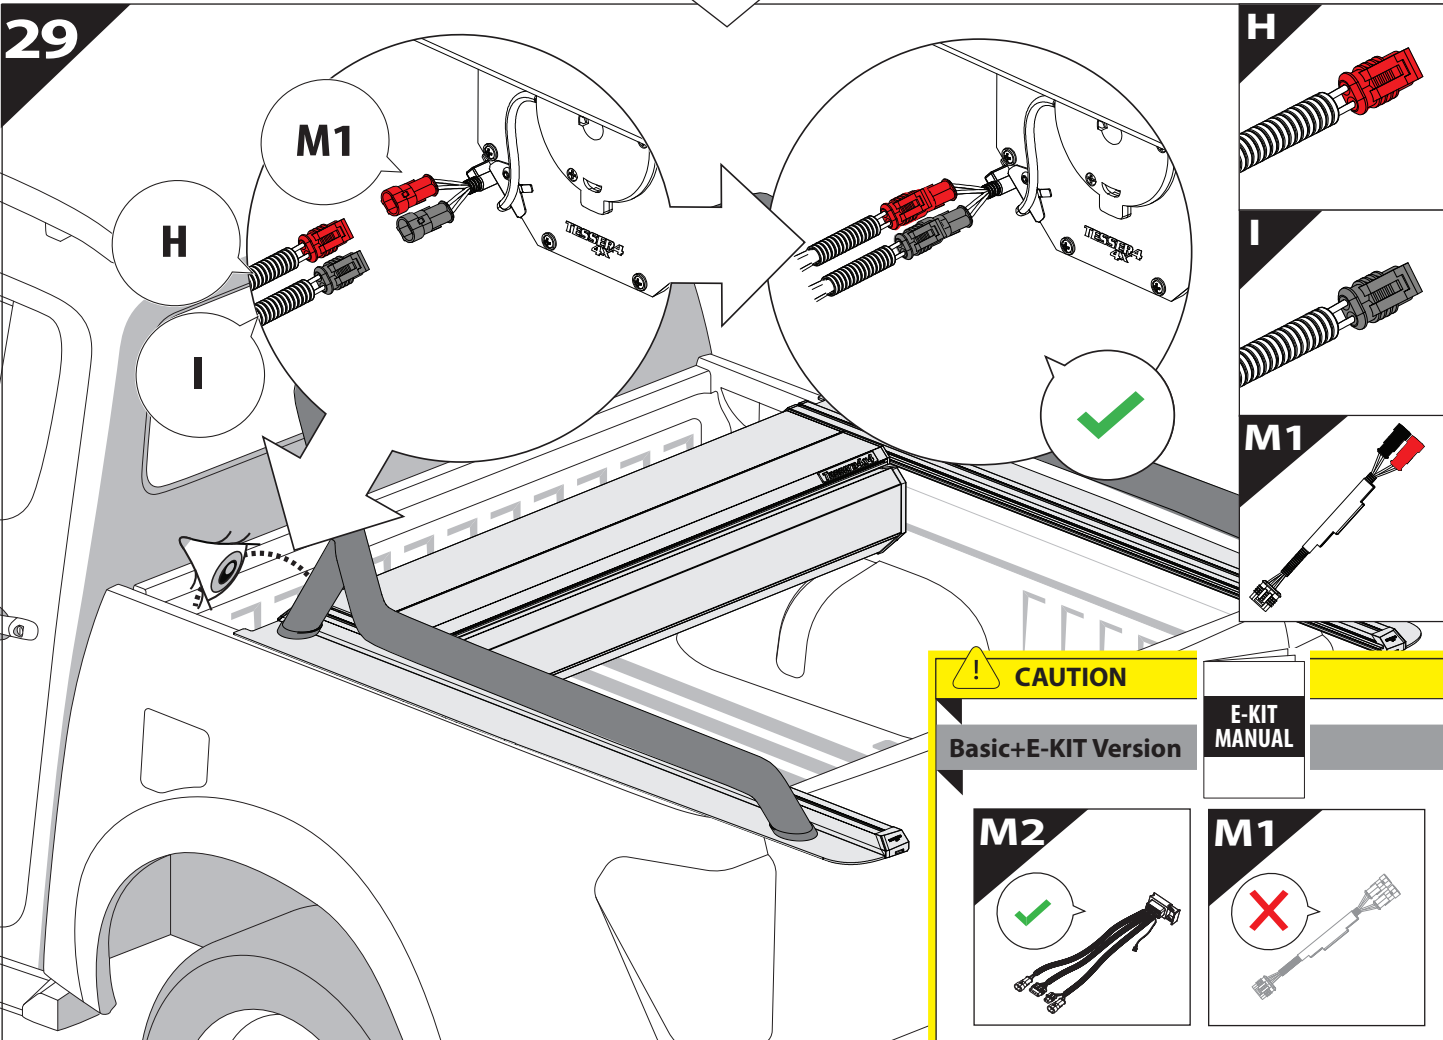

L3

23.5

L4

27

28

29

CAUTION
Basic+E-KIT Version

E-KIT
MANUAL