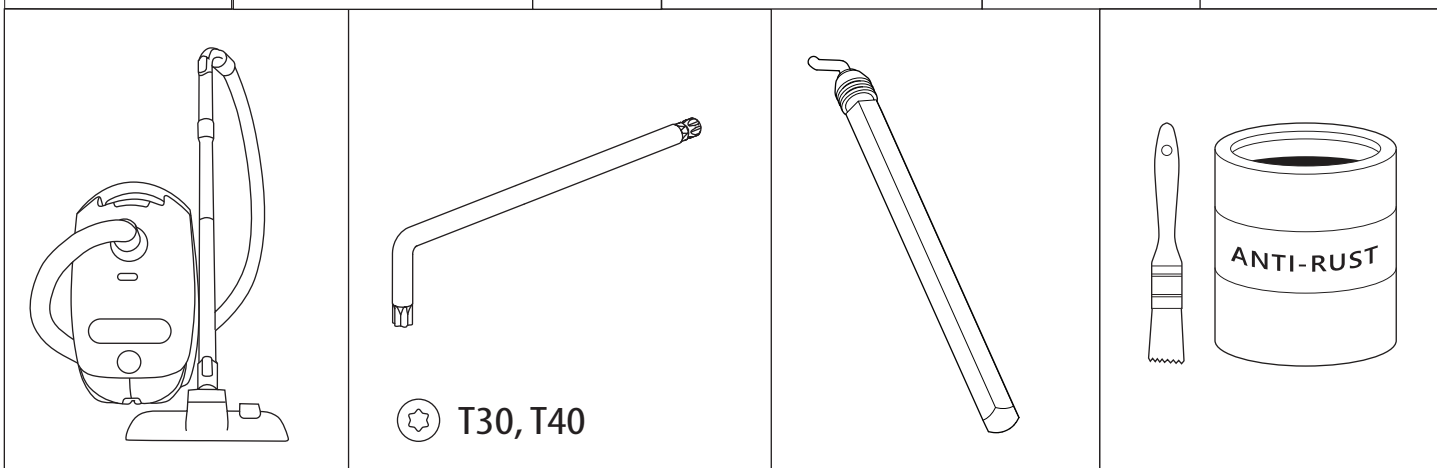

Installation Manual

PART NUMBER(S)	Model Year
TESS 14012 ROLL	VW AMAROK PANAMERICANA 2023+ (no c-channels)
Cab(s)	Installation Time / Weight
Double Cab	40-60 minutes / 53-57 kg

B

A

KITS

L

3

4