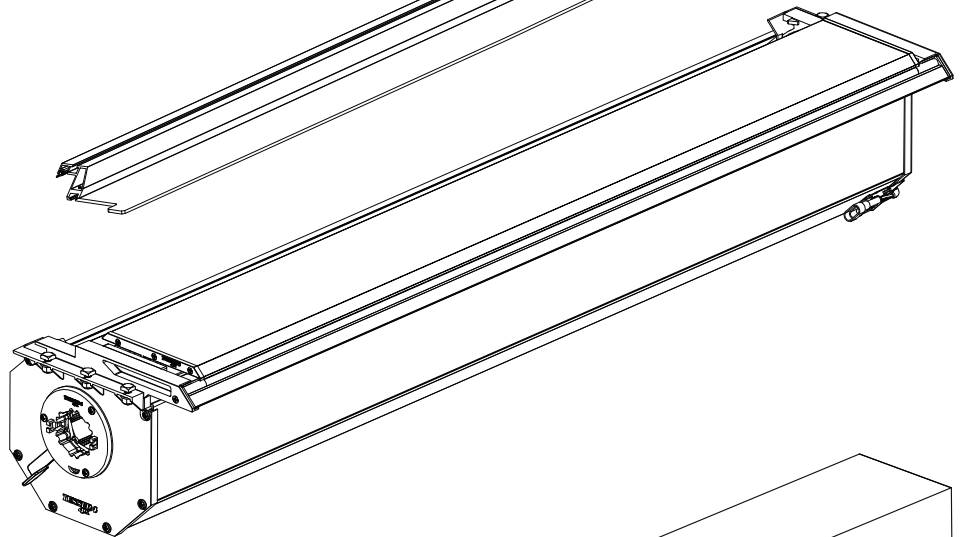

Installation Manual

PART NUMBER(S)	Model Year
TESS 14012 ROLL	VW AMAROK PANAMERICANA 2023+ (no c-channels)
Cab(s)	Installation Time / Weight
Double Cab	40-60 minutes / 53-57 kg

B

A

KITS

L

3

4