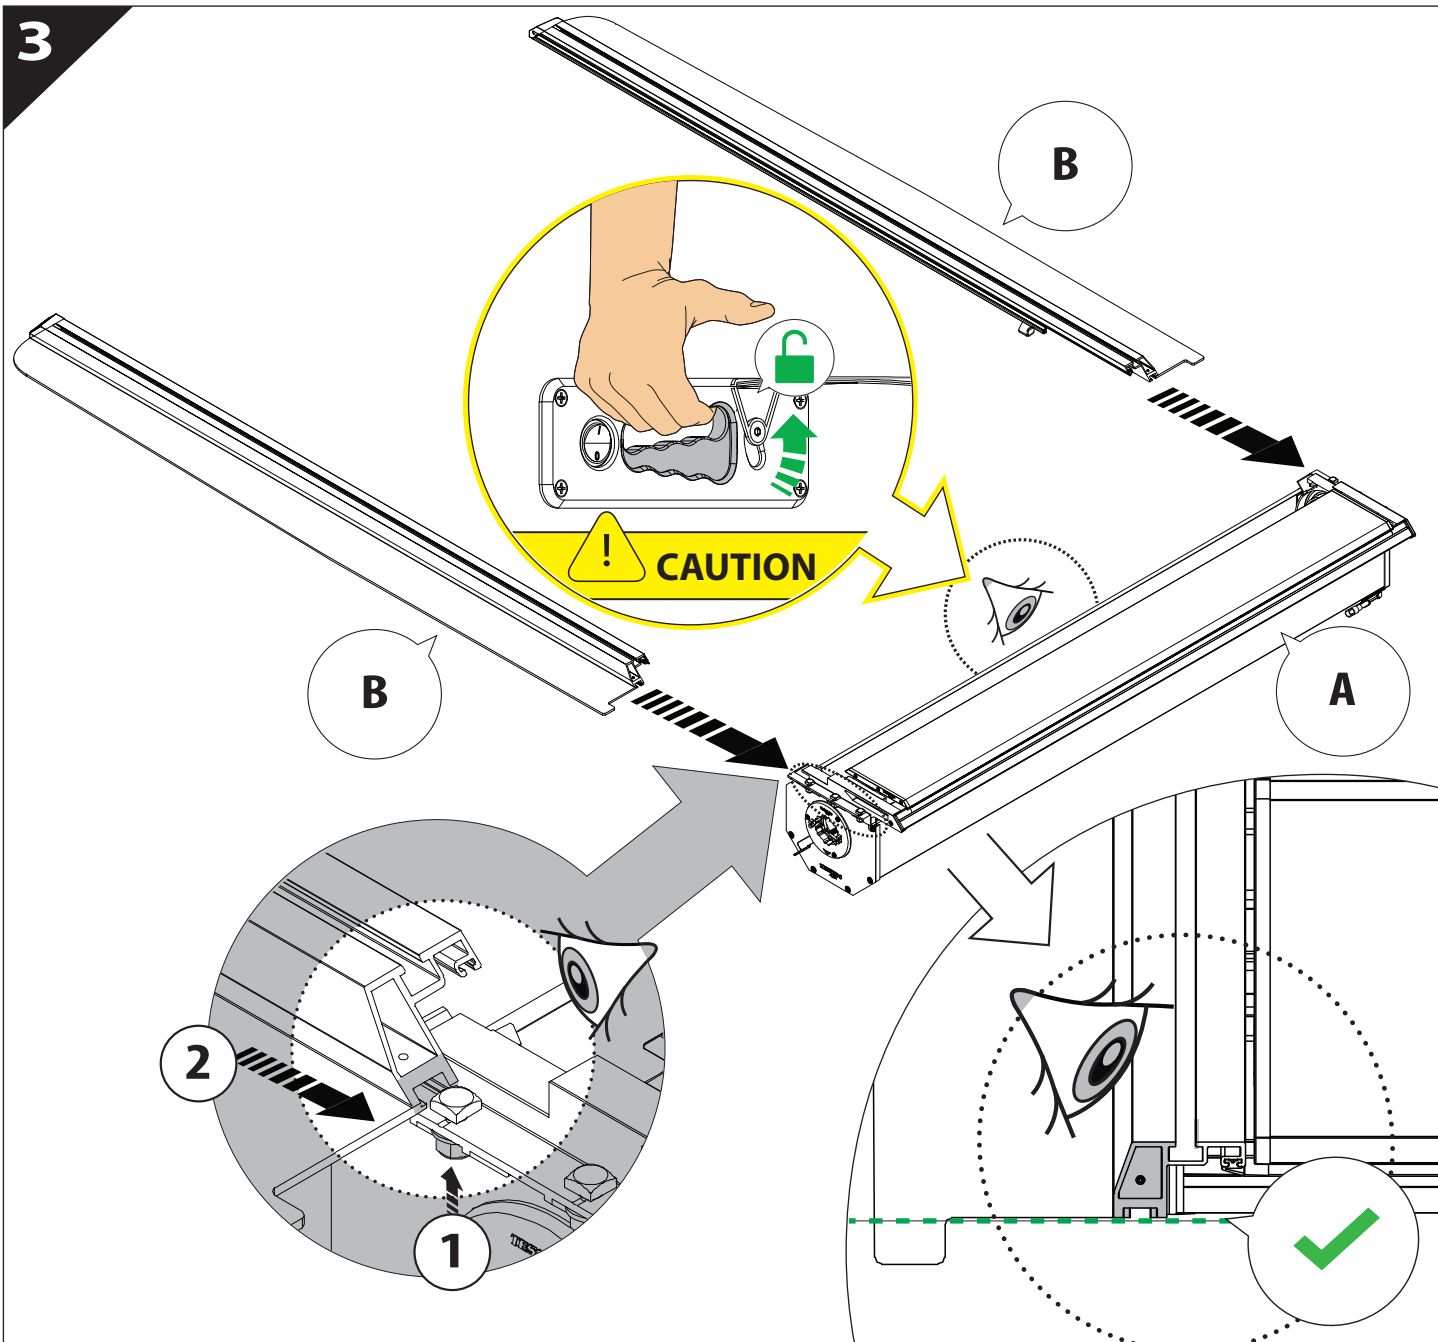

Installation Manual

PART NUMBER(S)	Model Year
TESS 14012 ROLL	VW AMAROK PANAMERICANA 2023+ (no c-channels)
Cab(s)	Installation Time / Weight
Double Cab	40-60 minutes / 53-57 kg

B

A

KITS

L

3

4