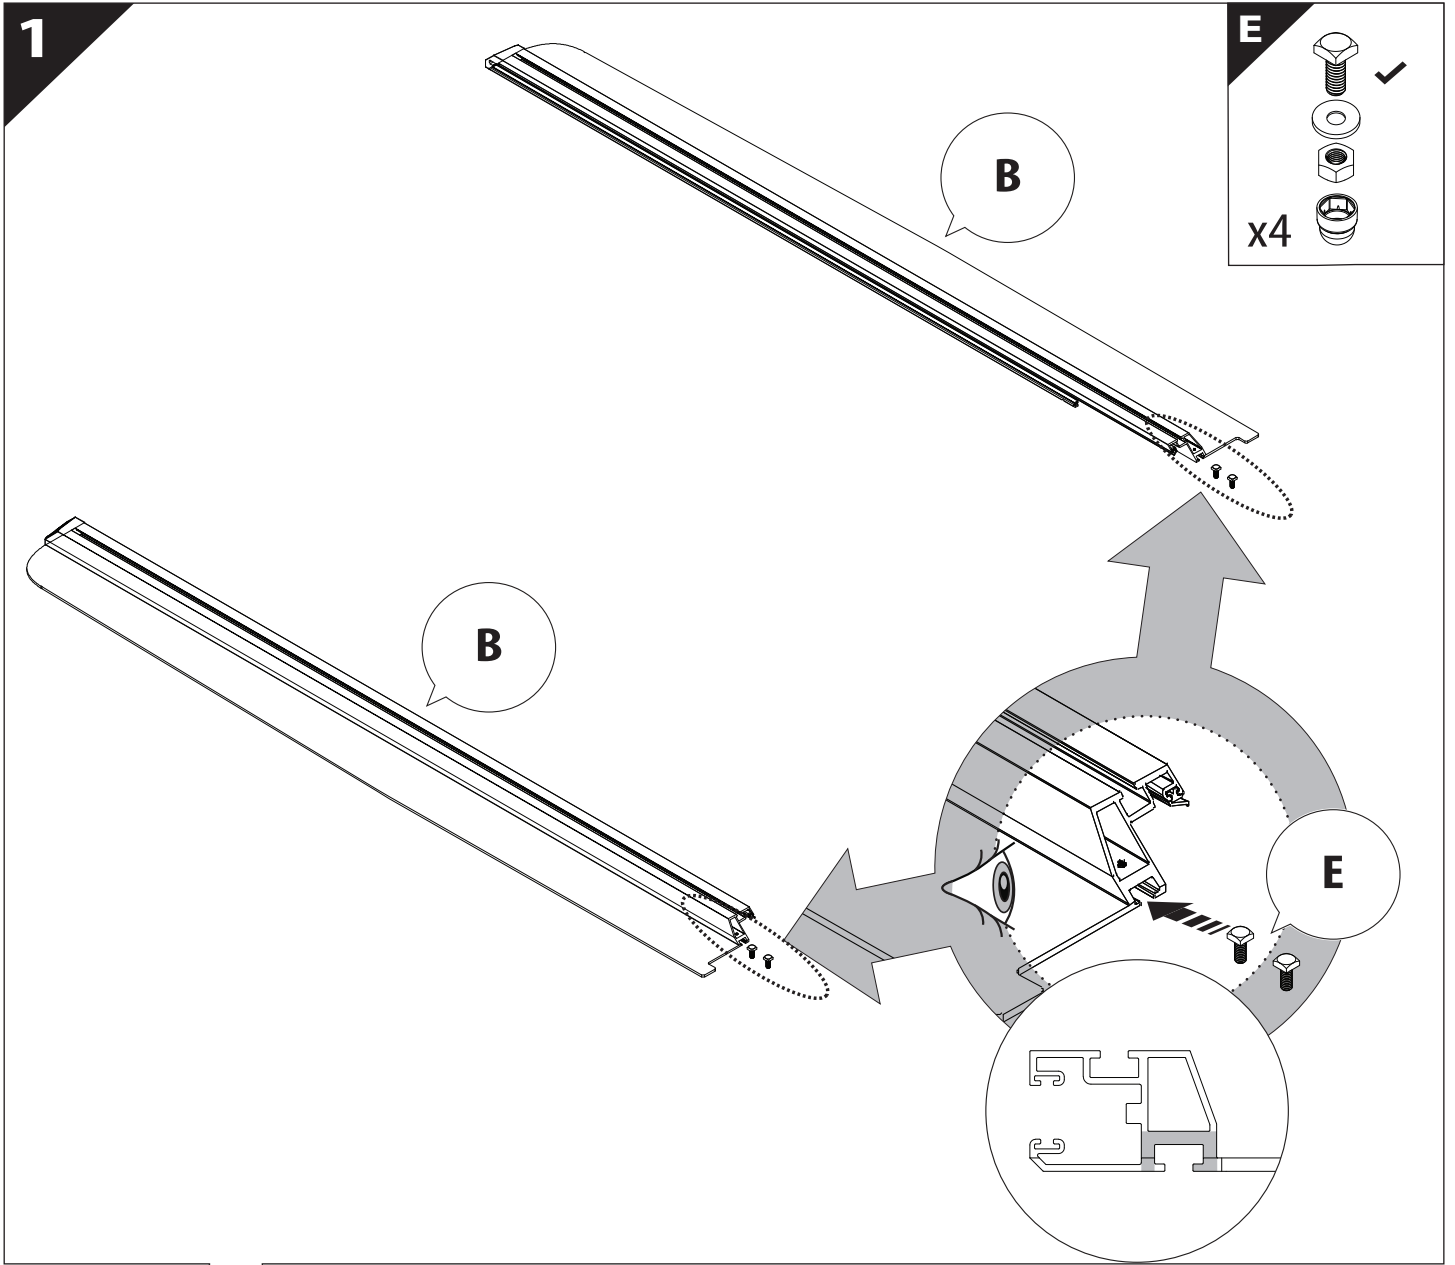

Installation Manual

PART NUMBER(S)	Model Year
TESS 14012 ROLL	VW AMAROK PANAMERICANA 2023+ (no c-channels)
Cab(s)	Installation Time / Weight
Double Cab	40-60 minutes / 53-57 kg

B

A

KITS

L

3

4

11.2

10 mm

 FROM STEP 7 

P

x2 M8 x4 M8x25 x8

5 mm

10Nm

P x2

10Nm

P x2

13

14

15

X:600mm Y:280mm

C:600mm D:180mm

23.4