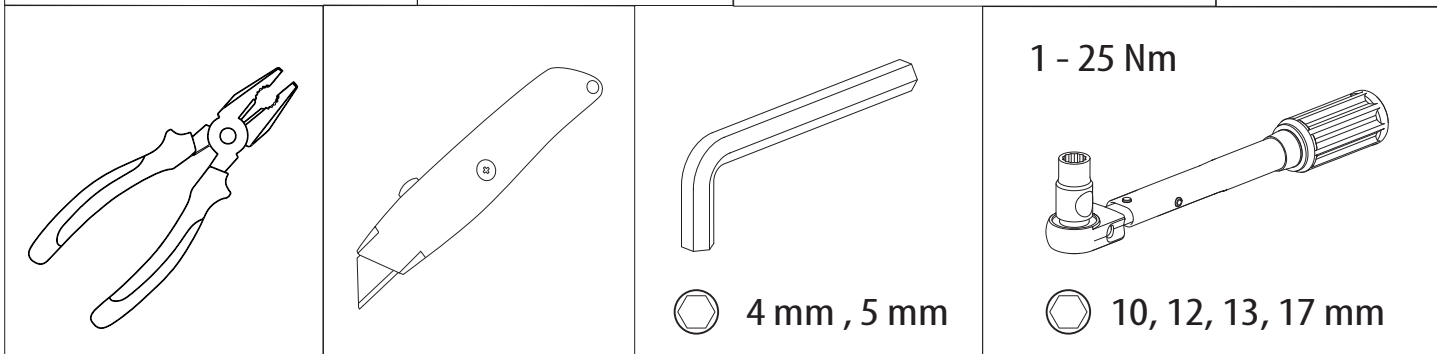

Installation Manual

PART NUMBER(S)	Model Year
TESS 14012 ROLL	VW AMAROK PANAMERICANA 2023+ (no c-channels)
Cab(s)	Installation Time / Weight
Double Cab	40-60 minutes / 53-57 kg

B

A

KITS

L

3

4

10Nm

P x2

13

14

15

X:600mm Y:280mm

C:600mm D:180mm

23.4