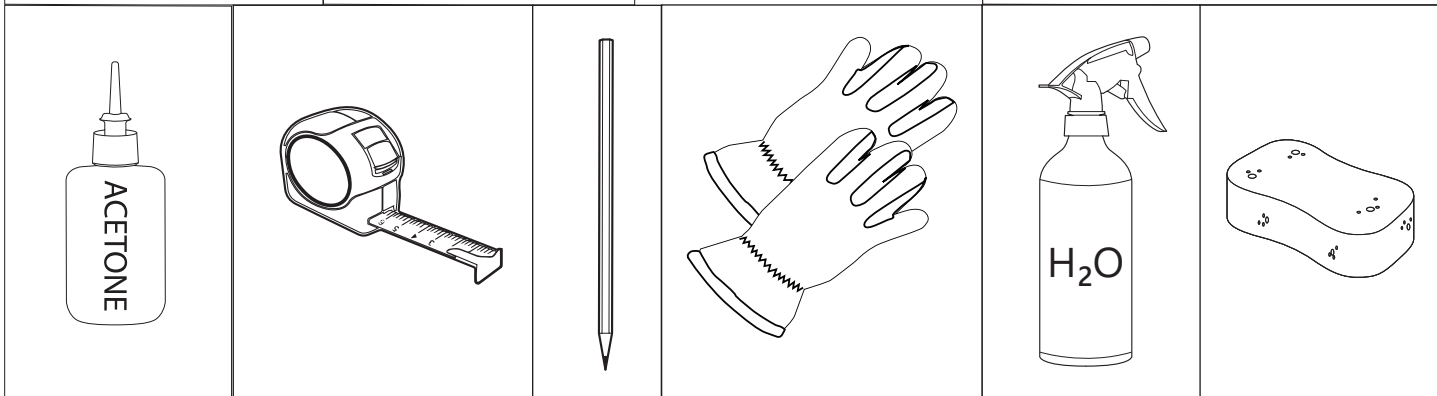

Installation Manual

PART NUMBER(S)	Model Year
TESS 14012 ROLL	VW AMAROK PANAMERICANA 2023+ (no c-channels)
Cab(s)	Installation Time / Weight
Double Cab	40-60 minutes / 53-57 kg

B

A

KITS

L

3

4