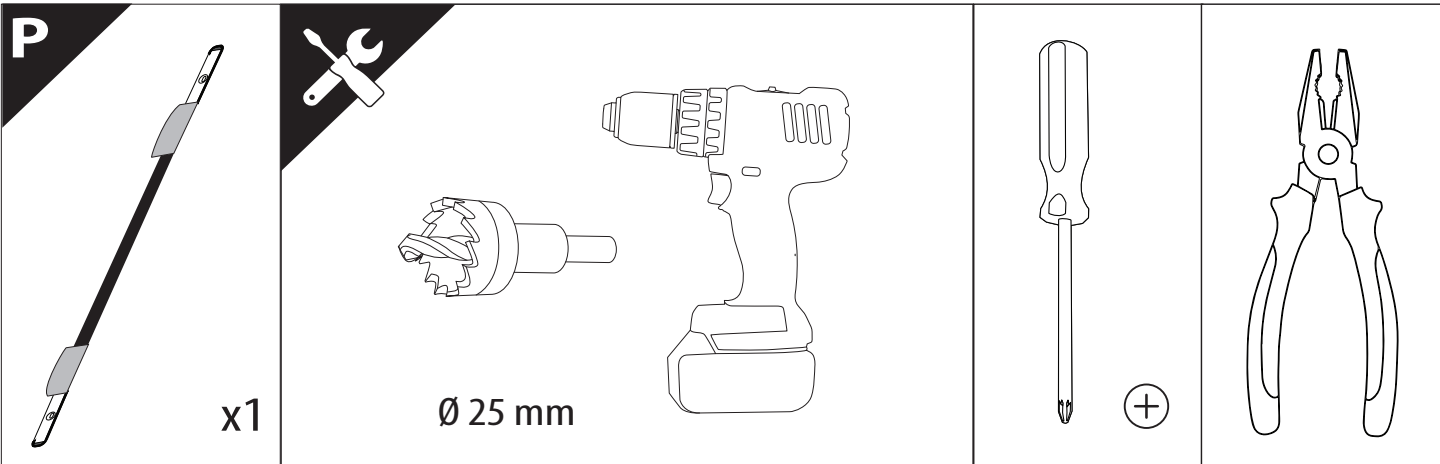

Installation Manual

PART NUMBER(S)	Model Year
TESS 14011 ROLL	VW AMAROK 2023+ (no c-channels)
Cab(s)	Installation Time / Weight
Double Cab	40-60 minutes / 53-57 kg

B

A

KITS

L

3

4

11

Only to be installed by authorized personnel

12

13

14

	CAR		TESSERA ROLL+
BEAM		↔	
STOP		↔	

15

16