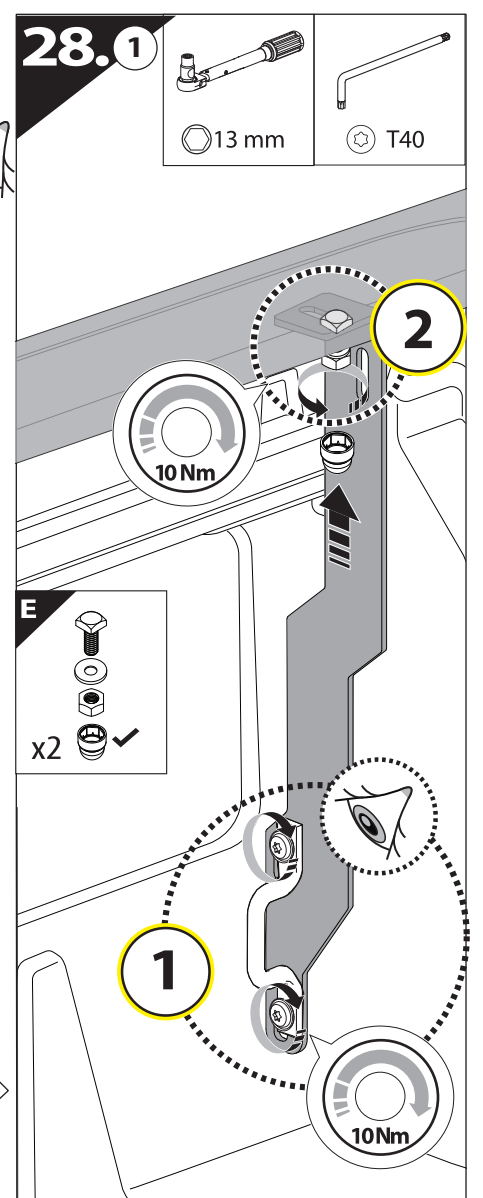

Installation Manual

PART NUMBER(S)	Model Year
TESS 14011 ROLL	VW AMAROK 2023+ (no c-channels)
Cab(s)	Installation Time / Weight
Double Cab	40-60 minutes / 53-57 kg

B

A

KITS

L

3

4

11

Only to be installed by authorized personnel

12

13

14

	CAR		TESSERA ROLL+
BEAM		↔	
STOP		↔	

15

16

17.4

L3

O		E
x2	✓	x2

CAUTION !

0

1

2

3

4

12 Nm

CAUTION !

✓

CAUTION !

CAUTION !

32

33