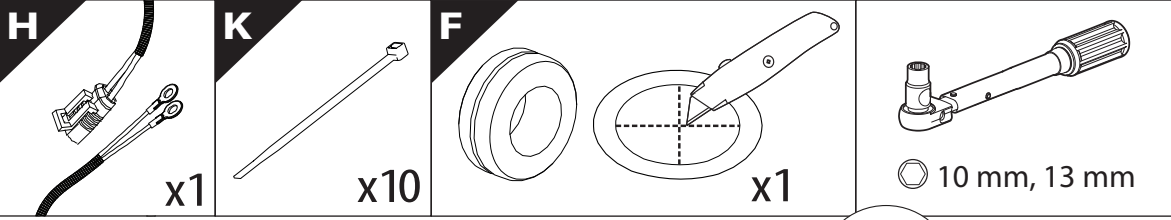

11

Only to be installed by authorized personnel