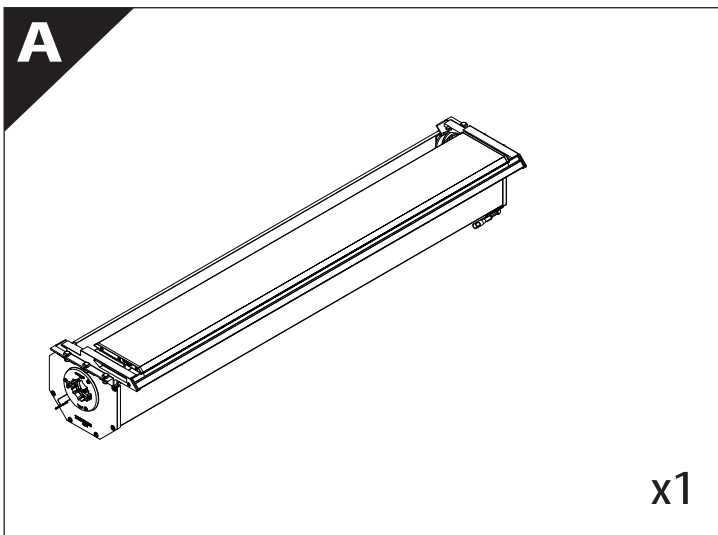

Installation Manual

PART NUMBER(S)	Model Year
TESS 14011 ROLL	VW AMAROK 2023+ (no c-channels)
Cab(s)	Installation Time / Weight
Double Cab	40-60 minutes / 53-57 kg

B

A

KITS

L

3

4