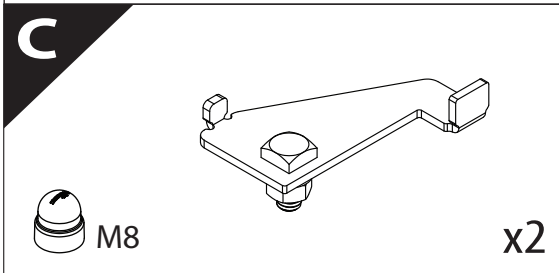

Installation Manual

PART NUMBER(S)	Model Year
TESS 14011 ROLL	VW AMAROK 2023+ (no c-channels)
Cab(s)	Installation Time / Weight
Double Cab	40-60 minutes / 53-57 kg

B

A

KITS

L

3

4