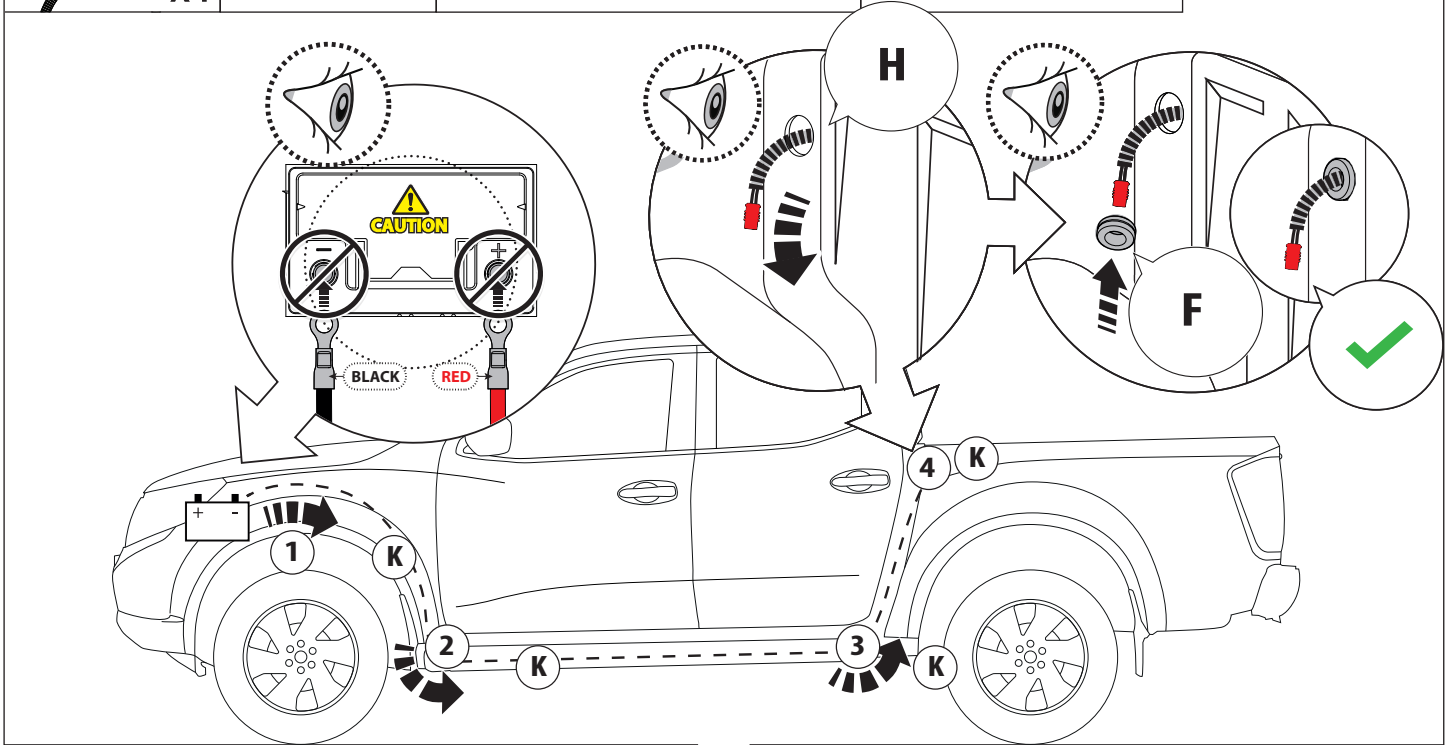

Installation Manual

PART NUMBER(S)	Model Year
TESS 14011 ROLL	VW AMAROK 2023+ (no c-channels)
Cab(s)	Installation Time / Weight
Double Cab	40-60 minutes / 53-57 kg

B

A

KITS

L

3

4

11

Only to be installed by authorized personnel

12

13

14

	CAR		TESSERA ROLL+
BEAM		↔	
STOP		↔	

15

16