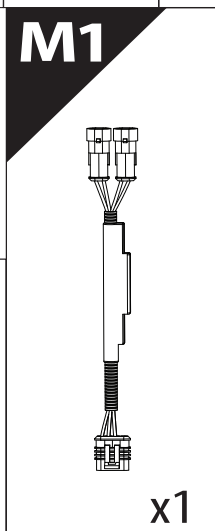

Installation Manual

PART NUMBER(S)	Model Year
TESS 14011 ROLL	VW AMAROK 2023+ (no c-channels)
Cab(s)	Installation Time / Weight
Double Cab	40-60 minutes / 53-57 kg

B

A

KITS

L

3

4

11

Only to be installed by authorized personnel

12

13

14

	CAR		TESSERA ROLL+
BEAM		↔	
STOP		↔	

15

16