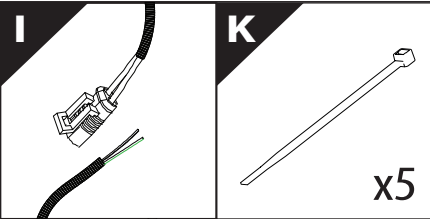

11

Only to be installed by authorized personnel

12