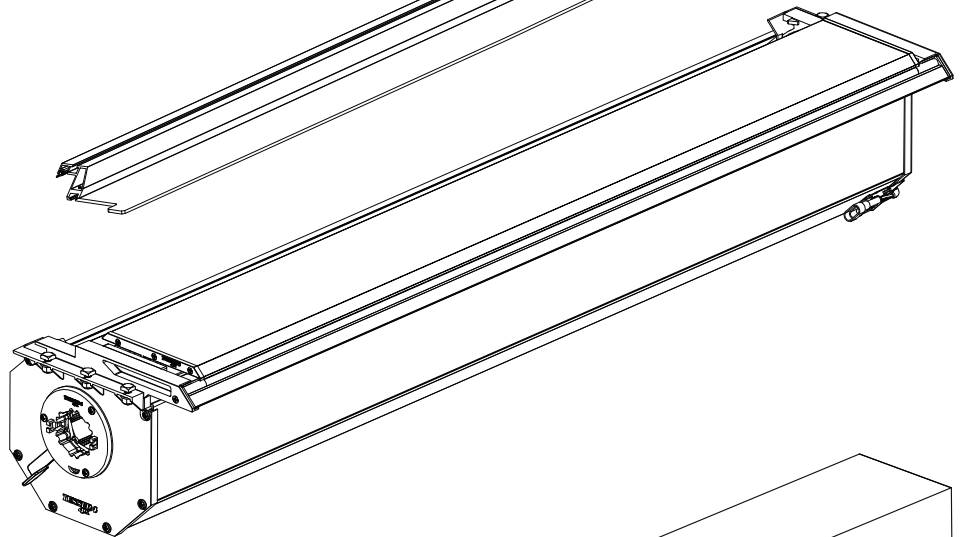

Installation Manual

PART NUMBER(S)	Model Year
TESS 14011 ROLL	VW AMAROK 2023+ (no c-channels)
Cab(s)	Installation Time / Weight
Double Cab	40-60 minutes / 53-57 kg

B

A

KITS

L

3

4