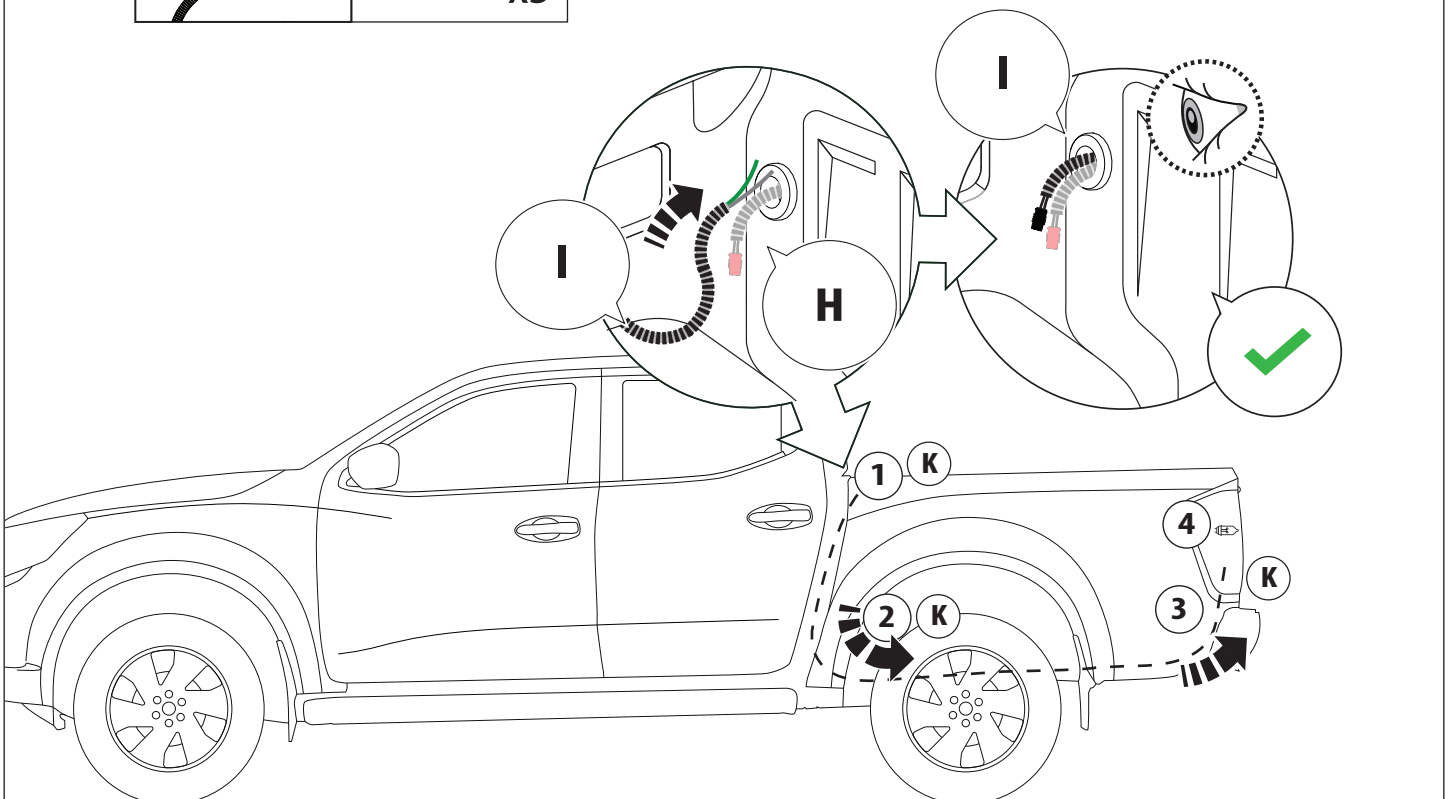

Installation Manual

PART NUMBER(S)	Model Year
TESS 14011 ROLL	VW AMAROK 2023+ (no c-channels)
Cab(s)	Installation Time / Weight
Double Cab	40-60 minutes / 53-57 kg

B

A

KITS

L

3

4

11

Only to be installed by authorized personnel

12

13

14

	CAR		TESSERA ROLL+
BEAM		↔	
STOP		↔	

15

16