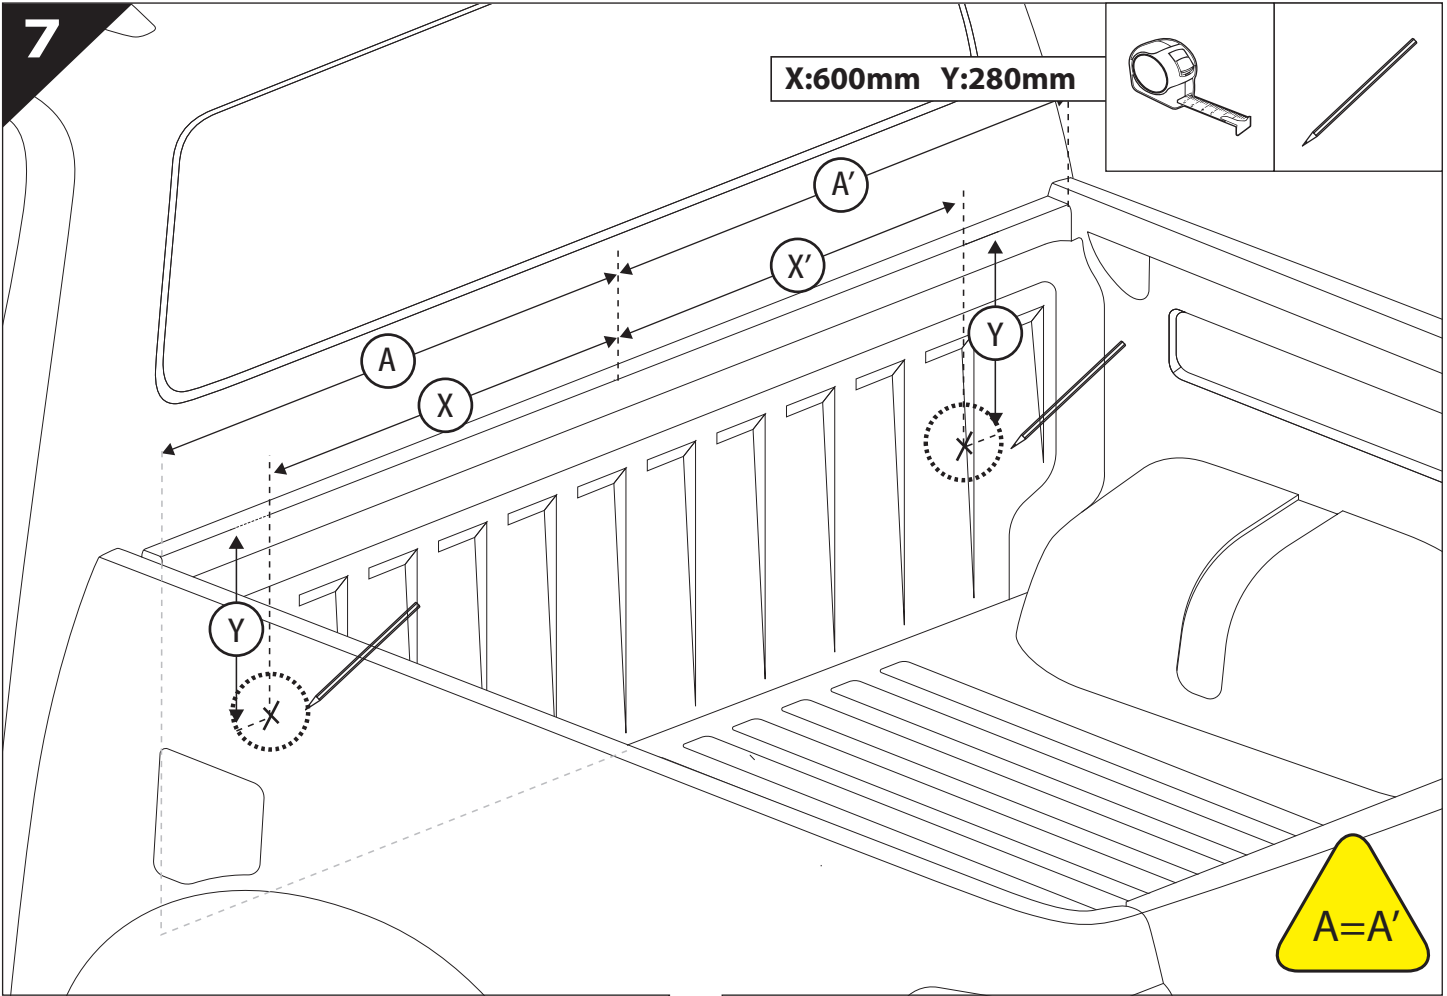

Installation Manual

PART NUMBER(S)	Model Year
TESS 14011 ROLL	VW AMAROK 2023+ (no c-channels)
Cab(s)	Installation Time / Weight
Double Cab	40-60 minutes / 53-57 kg

B

A

KITS

L

3

4

11

Only to be installed by authorized personnel

12

13

14

	CAR		TESSERA ROLL+
BEAM		↔	
STOP		↔	

15

16