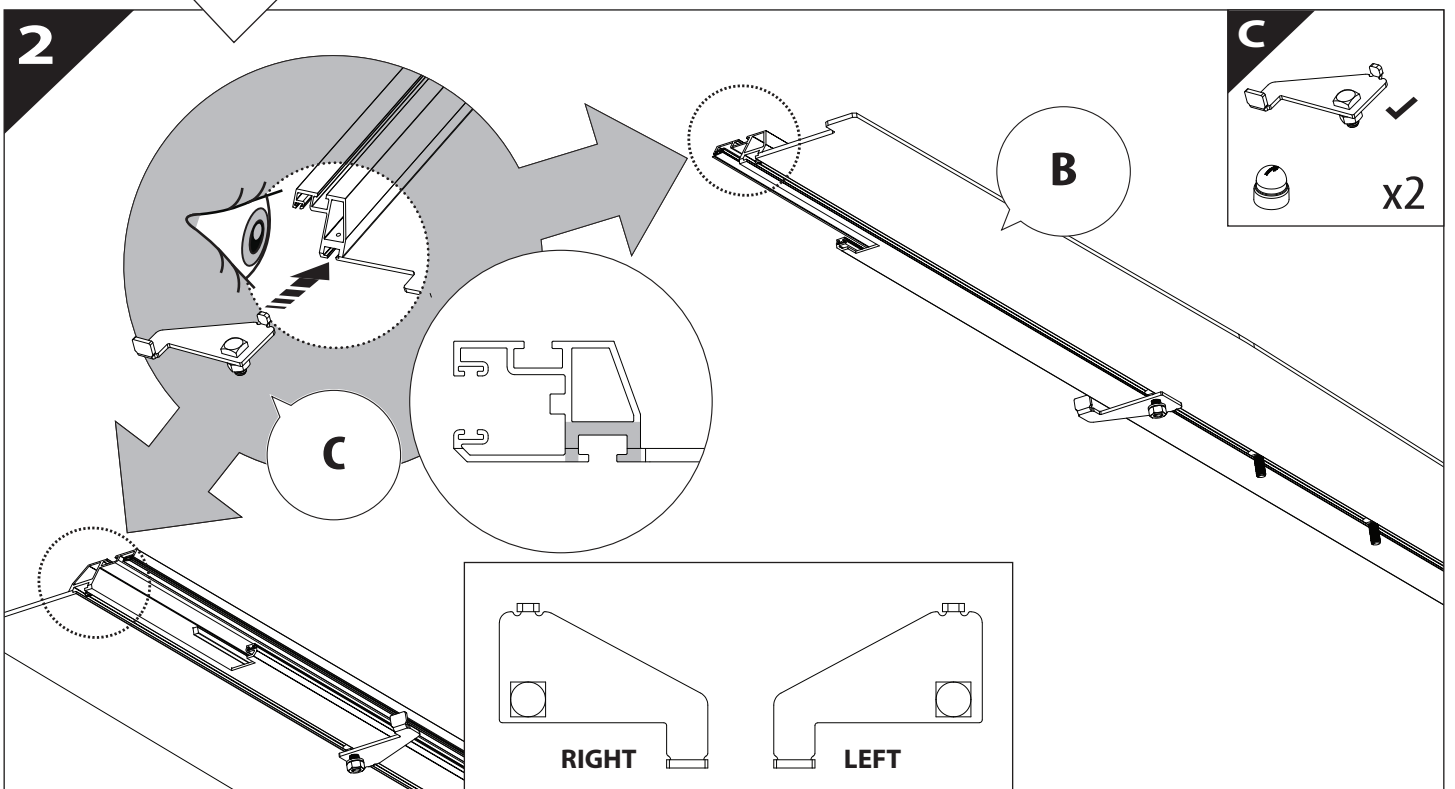

Installation Manual

PART NUMBER(S)	Model Year
TESS 14011 ROLL	VW AMAROK 2023+ (no c-channels)
Cab(s)	Installation Time / Weight
Double Cab	40-60 minutes / 53-57 kg

B

A

KITS

L

3

4

11

Only to be installed by authorized personnel

12

13

14

	CAR		TESSERA ROLL+
BEAM		↔	
STOP		↔	

15

16