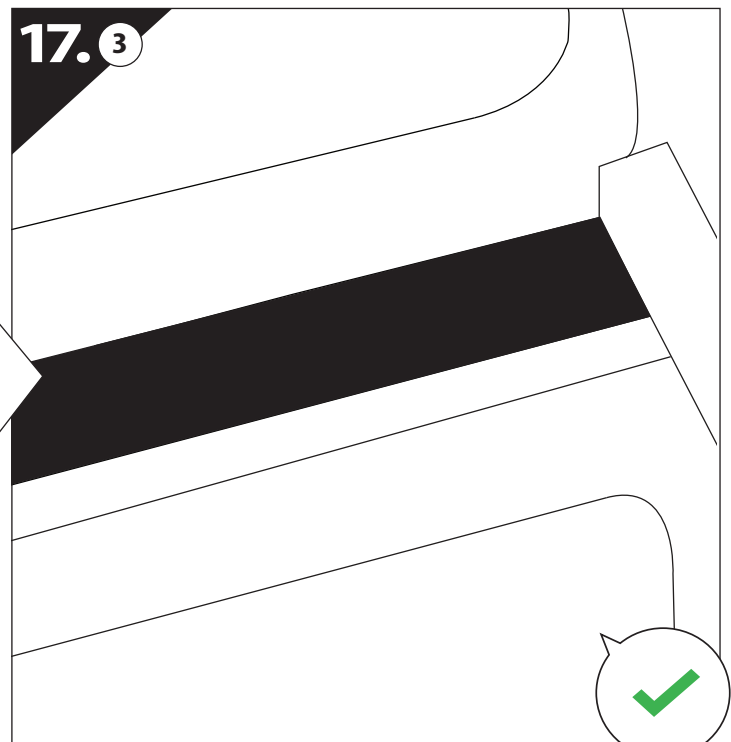

11

Only to be installed by authorized personnel

12

13

14

	CAR		TESSERA ROLL+
BEAM		↔	
STOP		↔	

15

16

17.4

L3

O		E
x2	✓	x2

CAUTION !

0

1

2

3