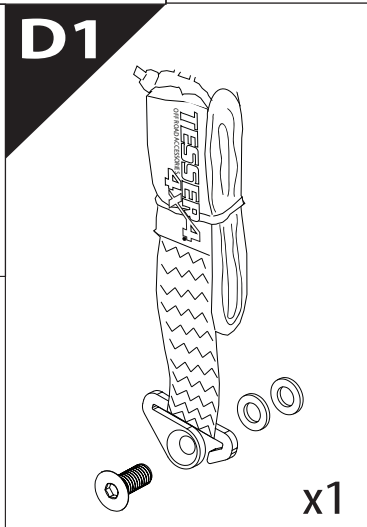

Installation Manual

PART NUMBER(S)	Model Year
TESS 14011 ROLL	VW AMAROK 2023+ (no c-channels)
Cab(s)	Installation Time / Weight
Double Cab	40-60 minutes / 53-57 kg

B

A

KITS

L

3

4

11

Only to be installed by authorized personnel

12

13

14

	CAR		TESSERA ROLL+
BEAM		↔	
STOP		↔	

15

16