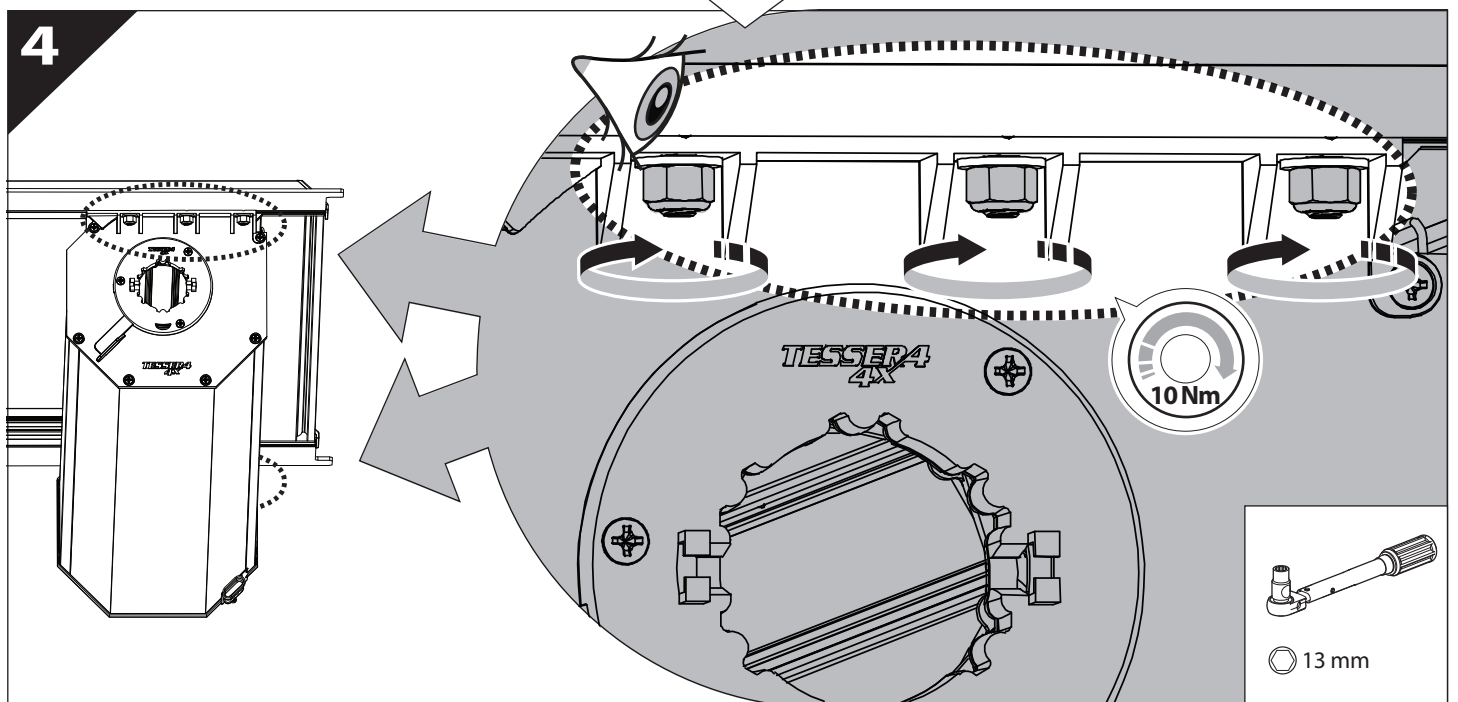

Installation Manual

PART NUMBER(S)	Model Year
TESS 14011 ROLL	VW AMAROK 2023+ (no c-channels)
Cab(s)	Installation Time / Weight
Double Cab	40-60 minutes / 53-57 kg

B

A

KITS

L

3

4

11

Only to be installed by authorized personnel

12

13

14

	CAR		TESSERA ROLL+
BEAM		↔	
STOP		↔	

15

16