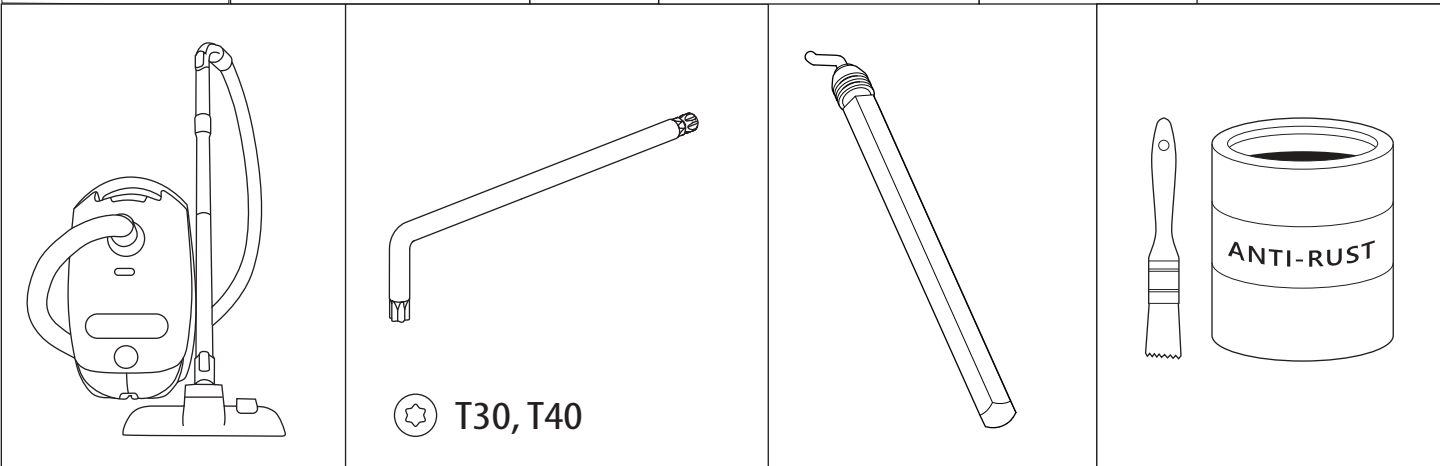

Installation Manual

PART NUMBER(S)	Model Year
TESS 14011 ROLL	VW AMAROK 2023+ (no c-channels)
Cab(s)	Installation Time / Weight
Double Cab	40-60 minutes / 53-57 kg

B

A

KITS

L

3

4

11

Only to be installed by authorized personnel

12

13

14

	CAR		TESSERA ROLL+
BEAM		↔	
STOP		↔	

15

16