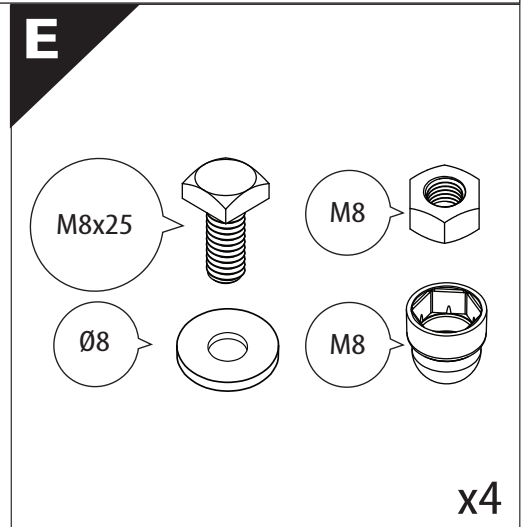

Installation Manual

PART NUMBER(S)	Model Year
TESS 14011 ROLL	VW AMAROK 2023+ (no c-channels)
Cab(s)	Installation Time / Weight
Double Cab	40-60 minutes / 53-57 kg

B

A

KITS

L

3

4

11

Only to be installed by authorized personnel

12

13

14

	CAR		TESSERA ROLL+
BEAM		↔	
STOP		↔	

15

16