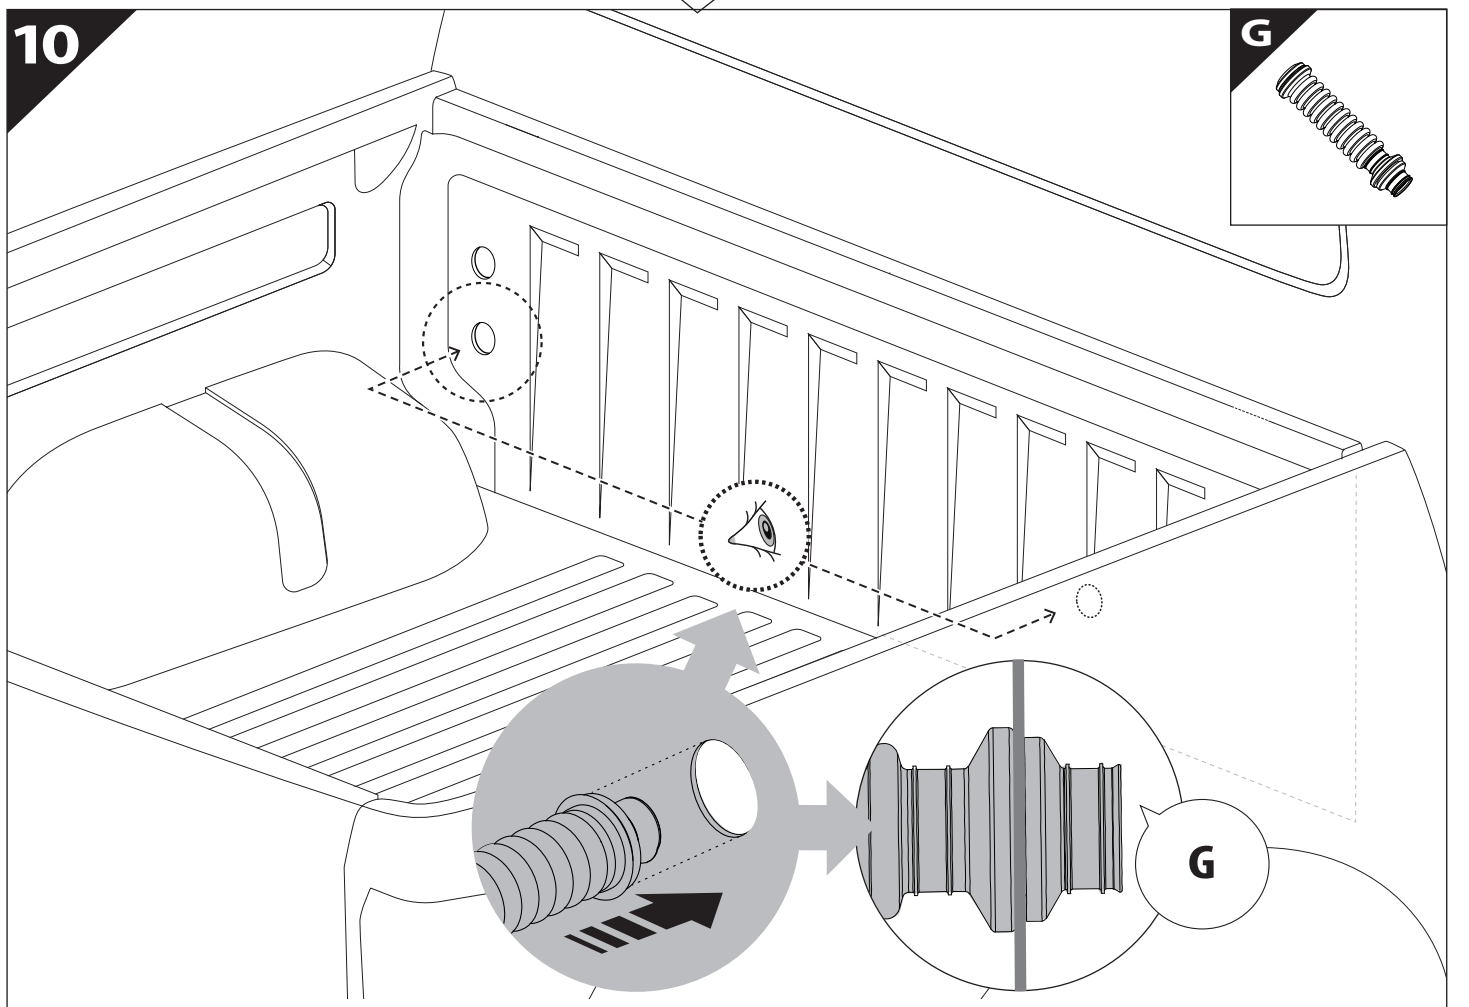

Installation Manual

PART NUMBER(S)	Model Year
TESS 14011 ROLL	VW AMAROK 2023+ (no c-channels)
Cab(s)	Installation Time / Weight
Double Cab	40-60 minutes / 53-57 kg

B

A

KITS

L

3

4

11

Only to be installed by authorized personnel

12

13

14

	CAR		TESSERA ROLL+
BEAM		↔	
STOP		↔	

15

16