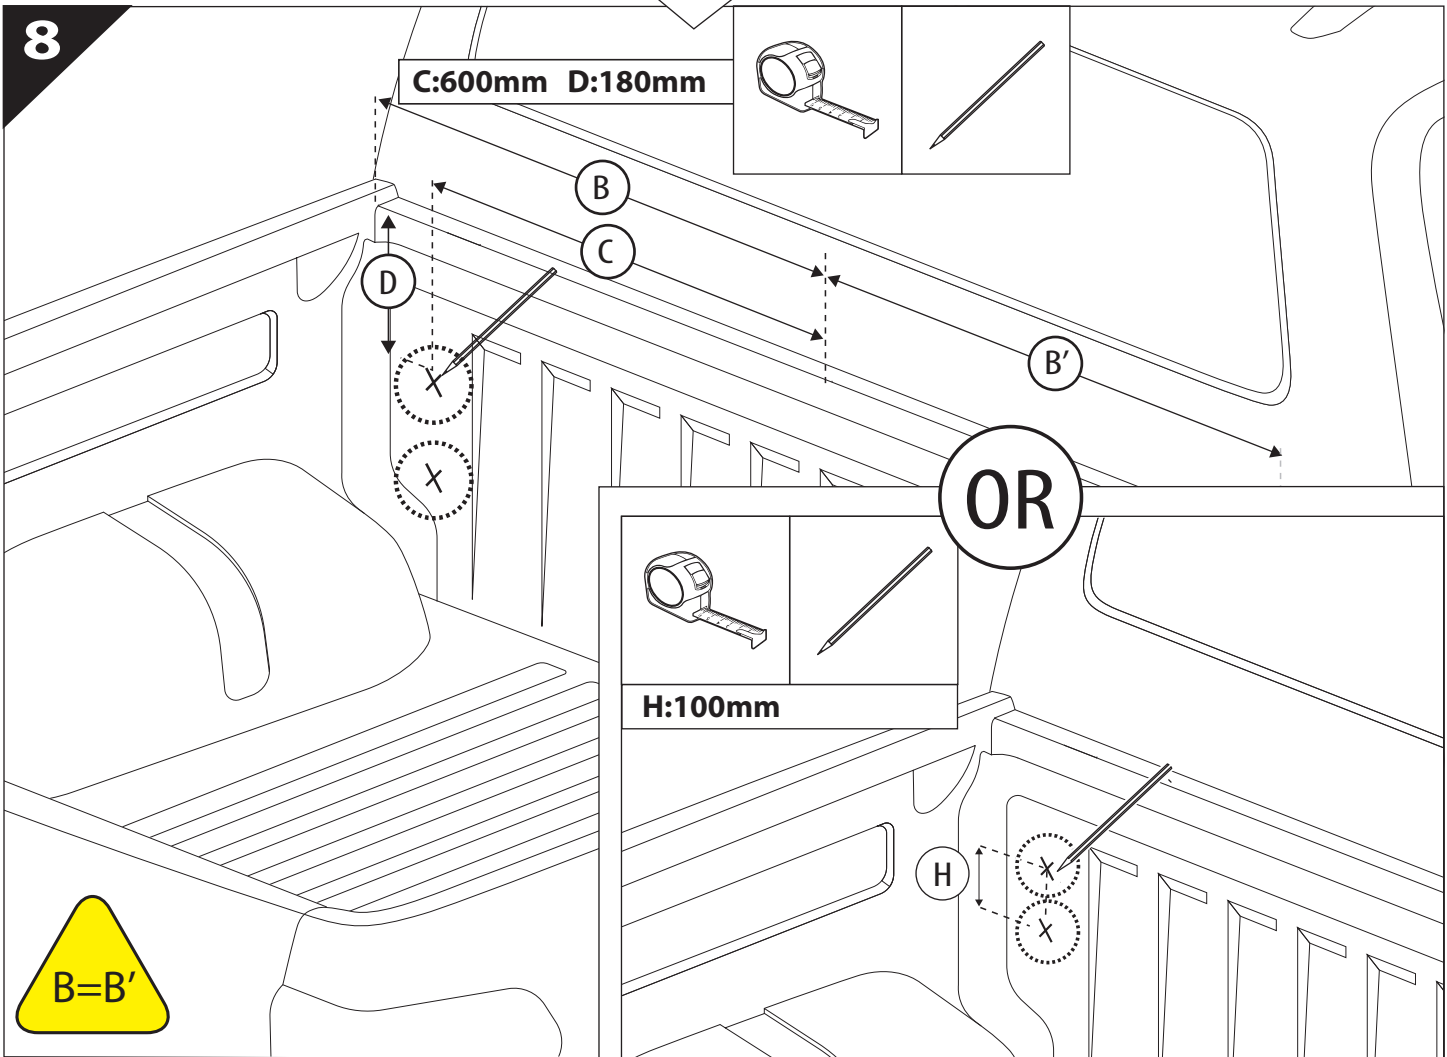

Installation Manual

PART NUMBER(S)	Model Year
TESS 14011 ROLL	VW AMAROK 2023+ (no c-channels)
Cab(s)	Installation Time / Weight
Double Cab	40-60 minutes / 53-57 kg

B

A

KITS

L

3

4

11

Only to be installed by authorized personnel

12

13

14

	CAR		TESSERA ROLL+
BEAM		↔	
STOP		↔	

15

16