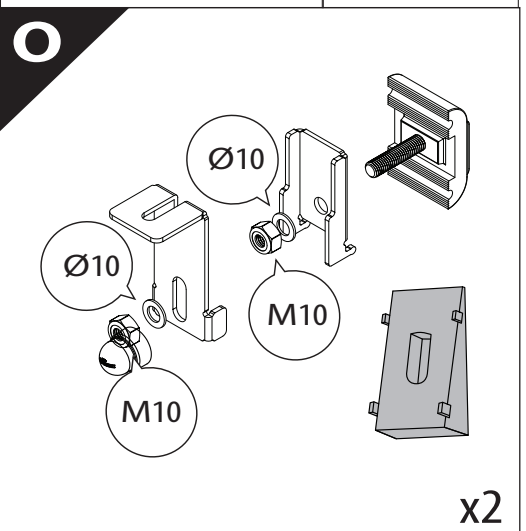

Installation Manual

PART NUMBER(S)	Model Year
TESS 14011 ROLL	VW AMAROK 2023+ (no c-channels)
Cab(s)	Installation Time / Weight
Double Cab	40-60 minutes / 53-57 kg

B

A

KITS

L

3

4

11

Only to be installed by authorized personnel

12

13

14

	CAR		TESSERA ROLL+
BEAM		↔	
STOP		↔	

15

16