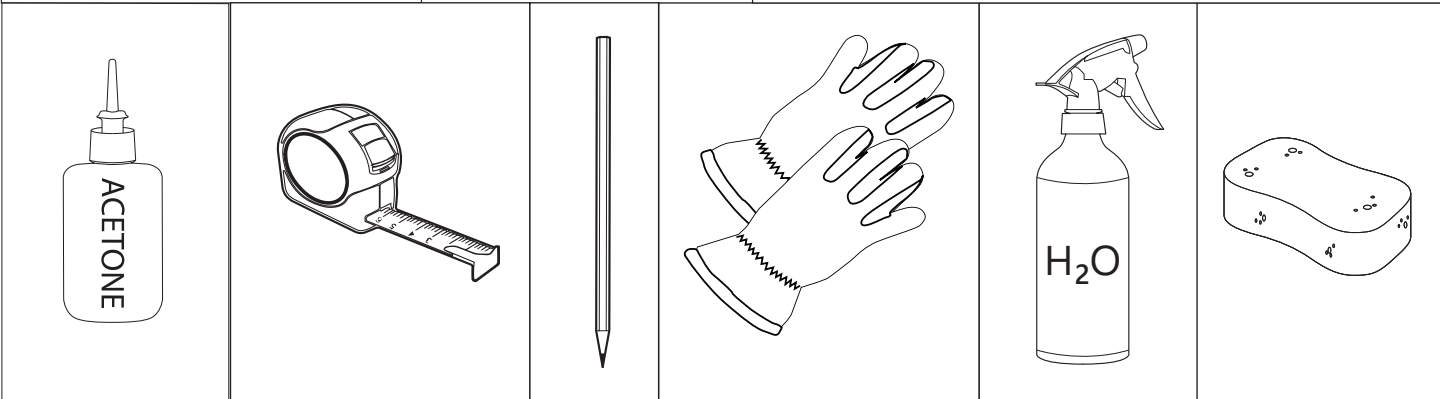

Installation Manual

PART NUMBER(S)	Model Year
TESS 14011 ROLL	VW AMAROK 2023+ (no c-channels)
Cab(s)	Installation Time / Weight
Double Cab	40-60 minutes / 53-57 kg

B

A

KITS

L

3

4

11

Only to be installed by authorized personnel

12

13

14

	CAR		TESSERA ROLL+
BEAM		↔	
STOP		↔	

15

16