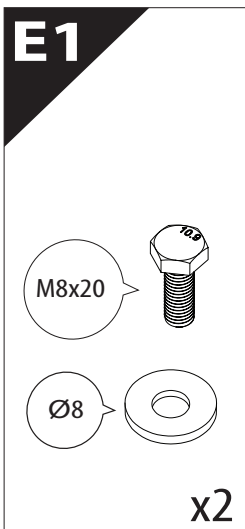

Installation Manual

PART NUMBER(S)	Model Year
TESS 14011 ROLL	VW AMAROK 2023+ (no c-channels)
Cab(s)	Installation Time / Weight
Double Cab	40-60 minutes / 53-57 kg

B

A

KITS

L

3

4

11

Only to be installed by authorized personnel

12

13

14

	CAR		TESSERA ROLL+
BEAM		↔	
STOP		↔	

15

16