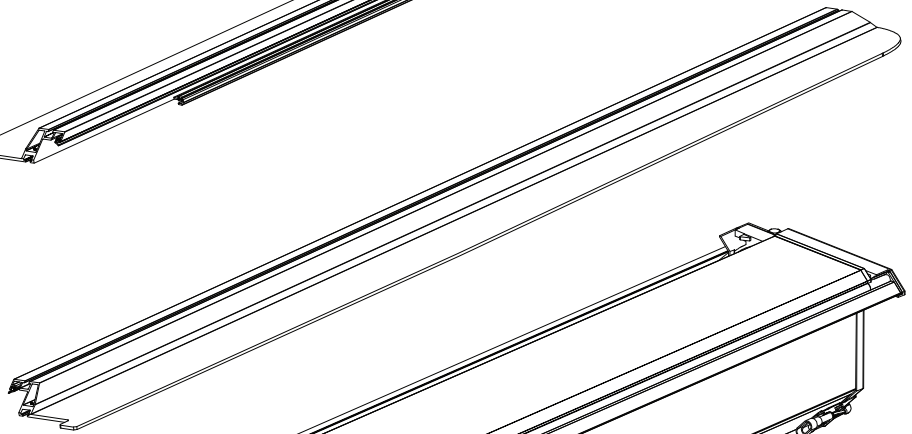

Installation Manual

PART NUMBER(S)	Model Year
TESS 14011 ROLL	VW AMAROK 2023+ (no c-channels)
Cab(s)	Installation Time / Weight
Double Cab	40-60 minutes / 53-57 kg

B

A

KITS

L

3

4