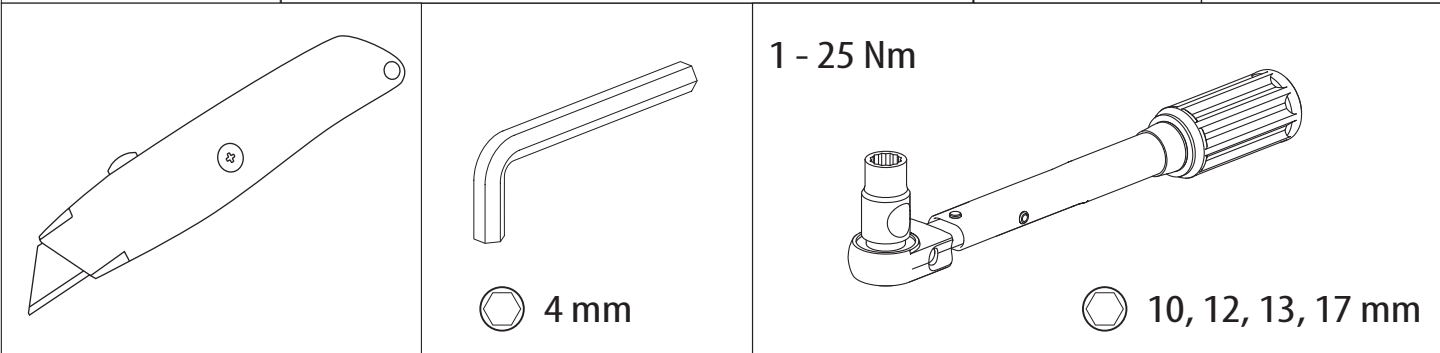

Installation Manual

PART NUMBER(S)	Model Year
TESS 14011 ROLL	VW AMAROK 2023+ (no c-channels)
Cab(s)	Installation Time / Weight
Double Cab	40-60 minutes / 53-57 kg

B

A

KITS

L

3

4