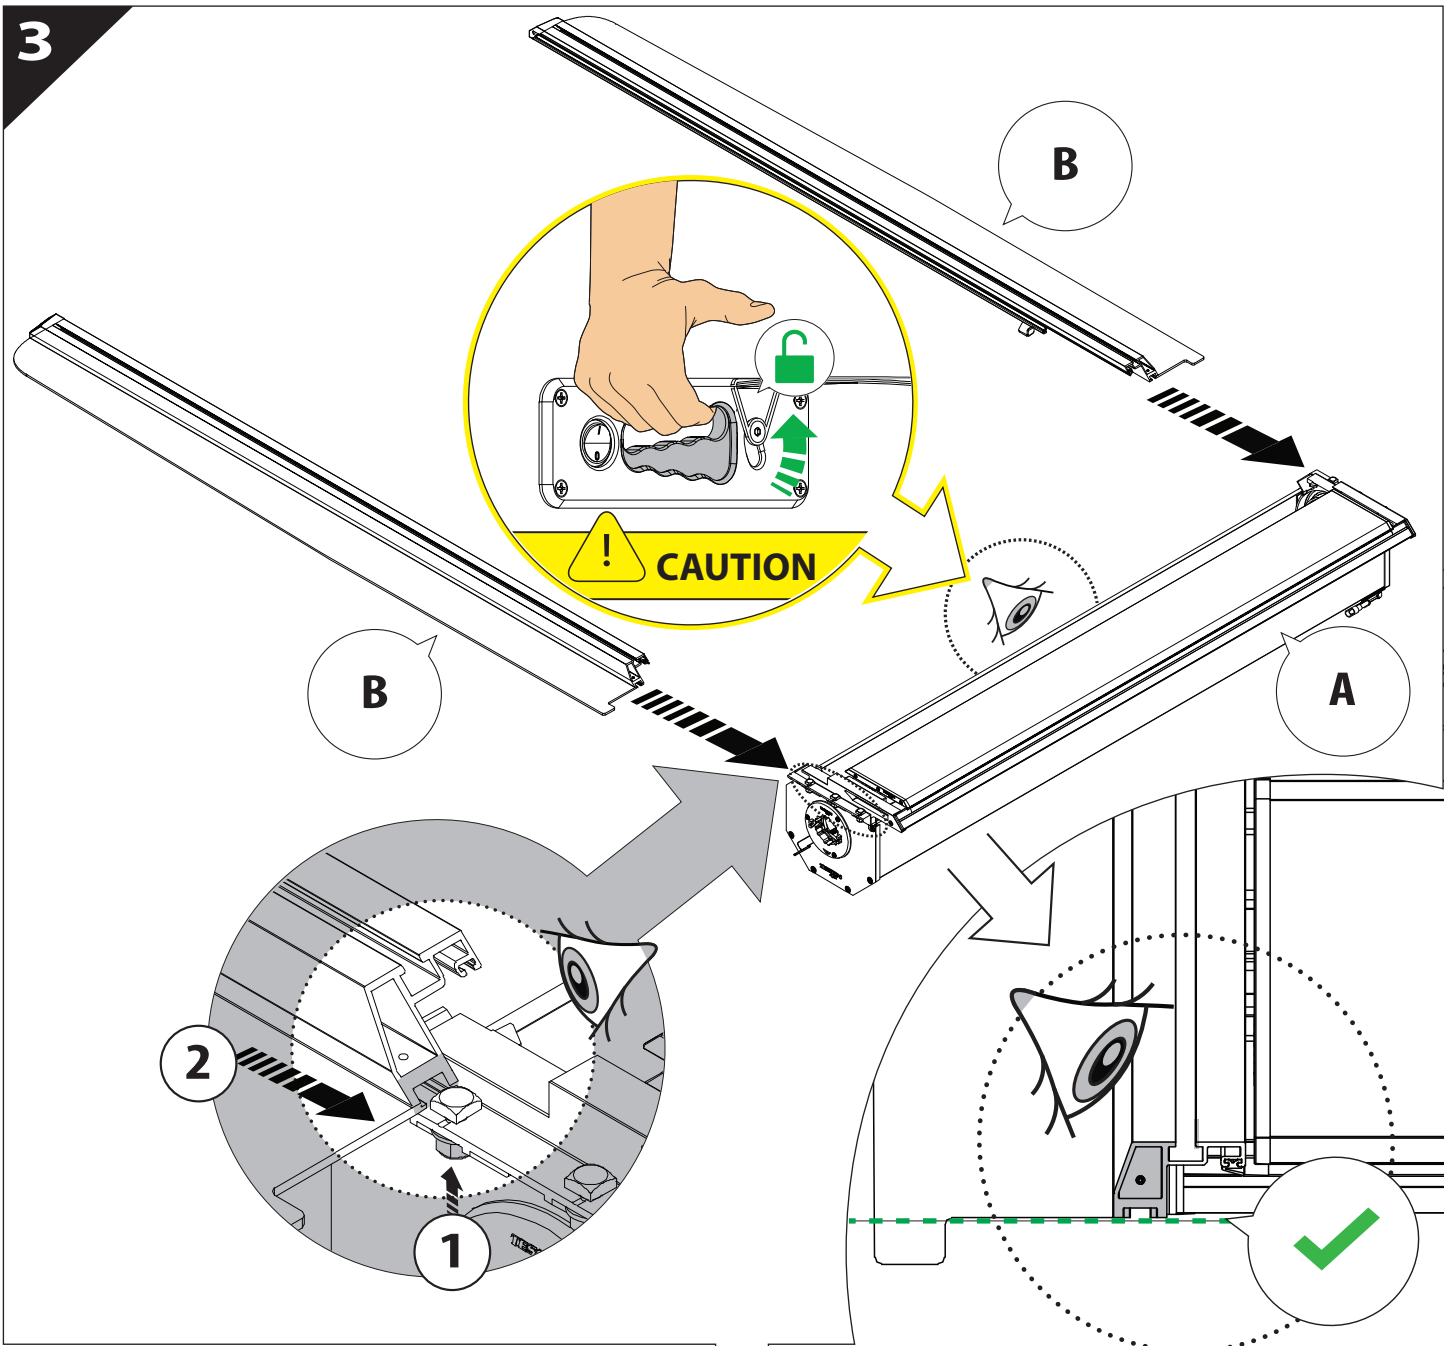

Installation Manual

PART NUMBER(S)	Model Year
TESS 14011 ROLL	VW AMAROK 2023+ (no c-channels)
Cab(s)	Installation Time / Weight
Double Cab	40-60 minutes / 53-57 kg

B

A

KITS

L

3

4

11

Only to be installed by authorized personnel

12

13

14

	CAR		TESSERA ROLL+
BEAM		↔	
STOP		↔	

15

16