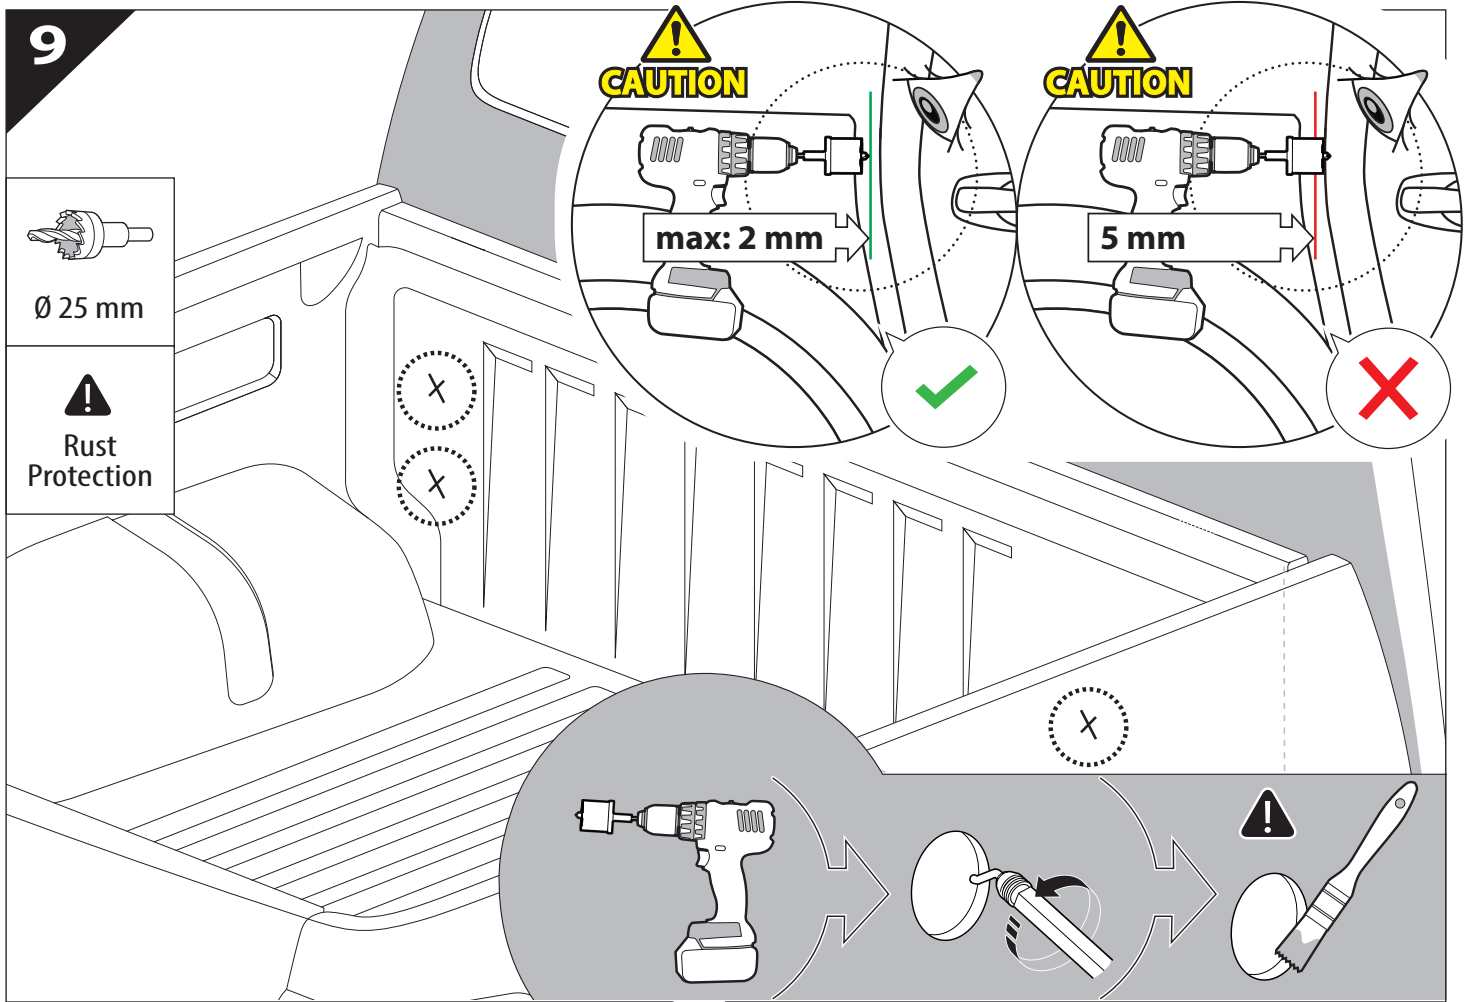

Installation Manual

PART NUMBER(S)	Model Year
TESS 14011 ROLL	VW AMAROK 2023+ (no c-channels)
Cab(s)	Installation Time / Weight
Double Cab	40-60 minutes / 53-57 kg

B

A

KITS

L

3

4

11

Only to be installed by authorized personnel

12

13

14

	CAR		TESSERA ROLL+
BEAM		↔	
STOP		↔	

15

16