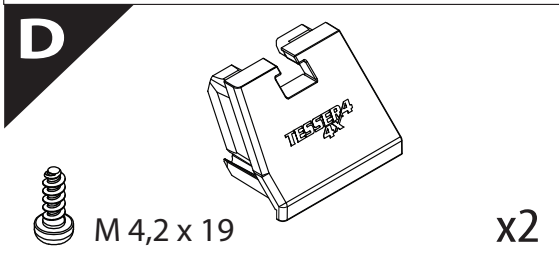

Installation Manual

PART NUMBER(S)	Model Year
TESS 14011 ROLL	VW AMAROK 2023+ (no c-channels)
Cab(s)	Installation Time / Weight
Double Cab	40-60 minutes / 53-57 kg

B

A

KITS

L

3

4