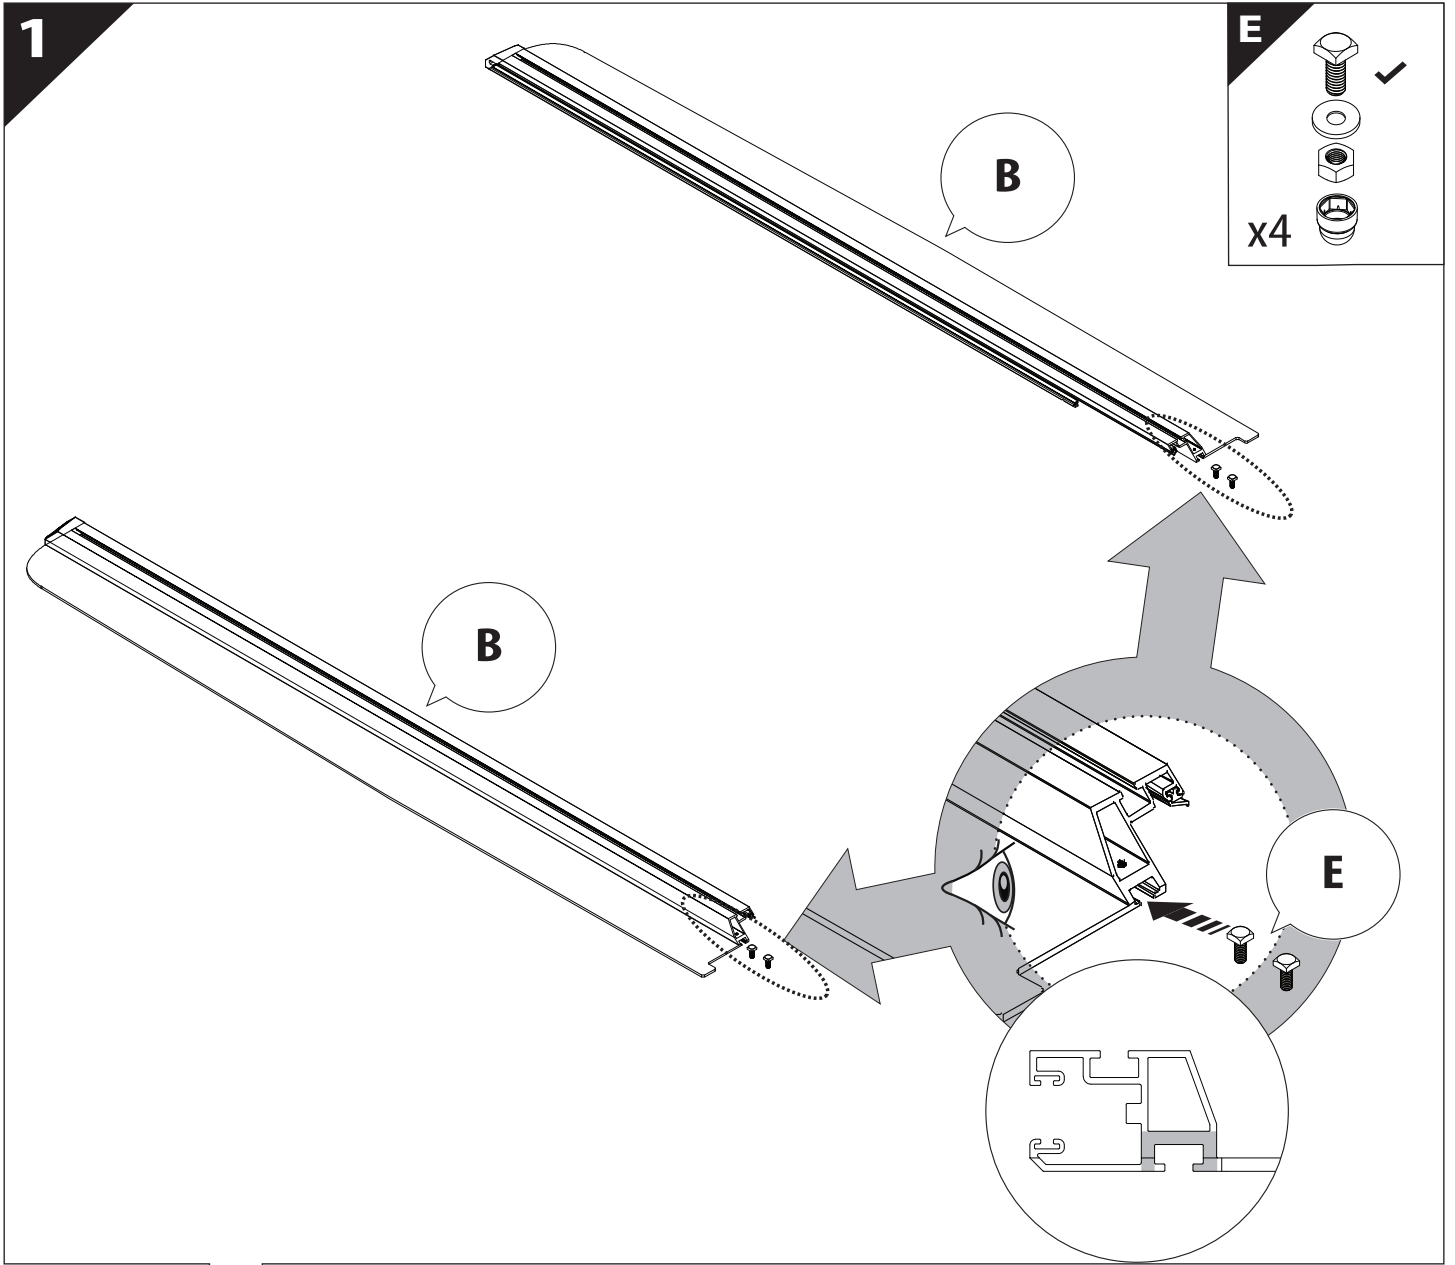

Installation Manual

PART NUMBER(S)	Model Year
TESS 14011 ROLL	VW AMAROK 2023+ (no c-channels)
Cab(s)	Installation Time / Weight
Double Cab	40-60 minutes / 53-57 kg

B

A

KITS

L

3

4

11

Only to be installed by authorized personnel

12

13

14

	CAR		TESSERA ROLL+
BEAM		↔	
STOP		↔	

15

16