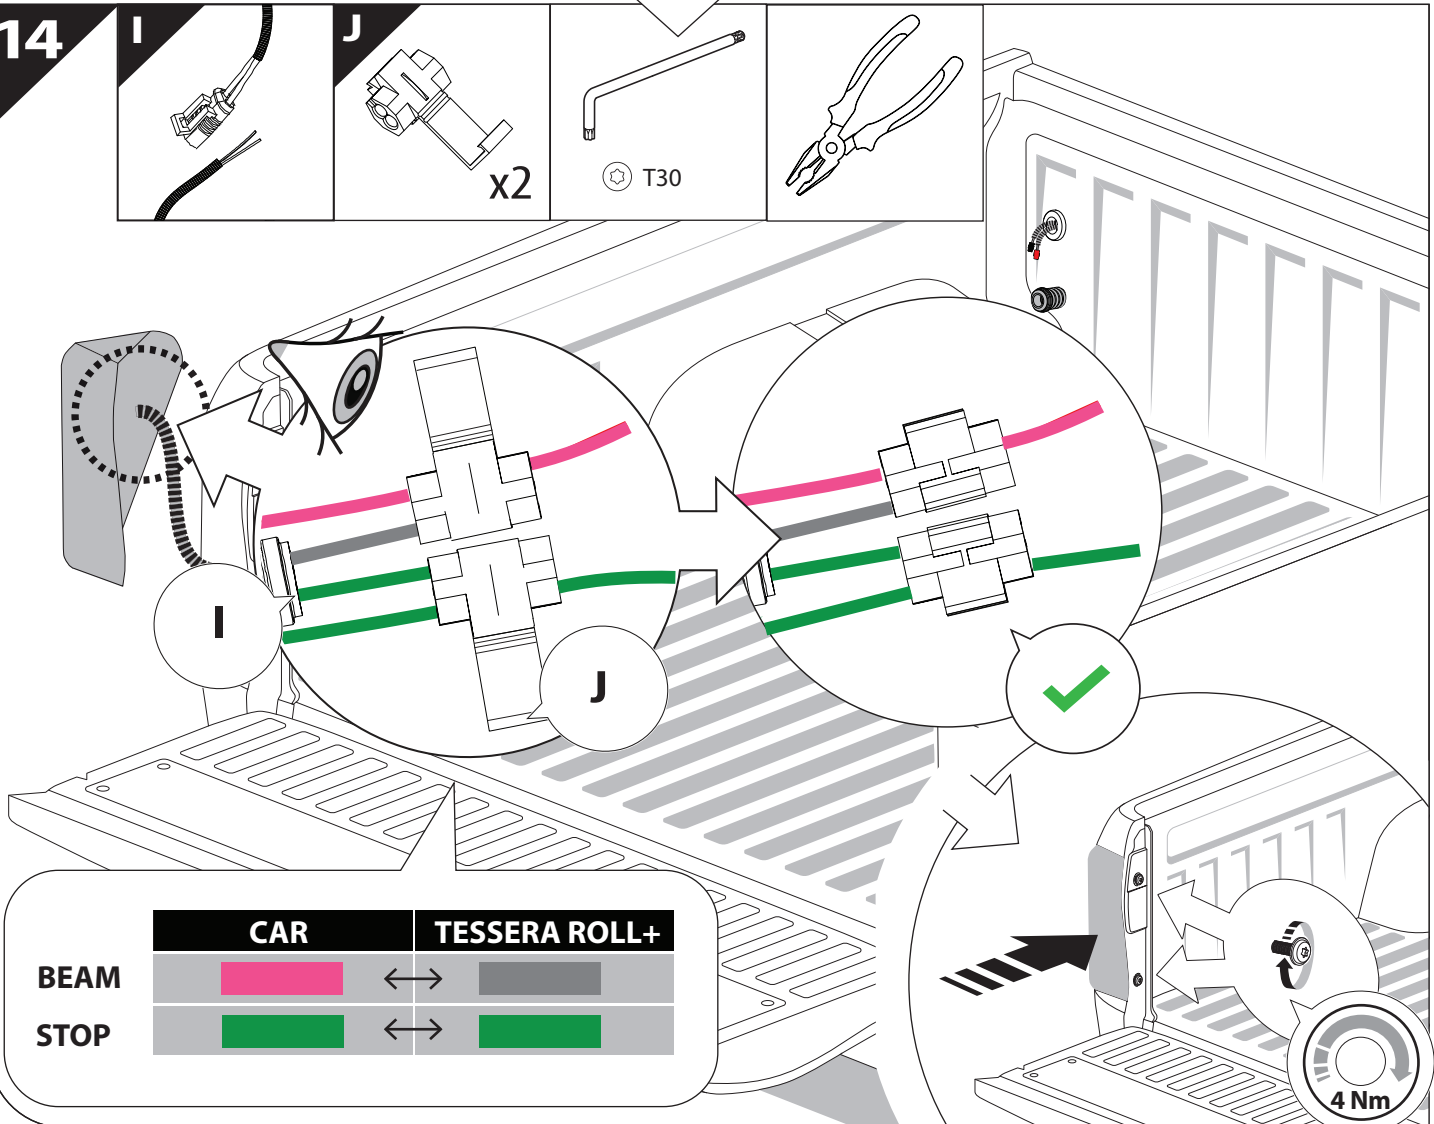

Installation Manual

PART NUMBER(S)	Model Year
TESS 14011 ROLL	VW AMAROK 2023+ (no c-channels)
Cab(s)	Installation Time / Weight
Double Cab	40-60 minutes / 53-57 kg

B

A

KITS

L

3

4

11

Only to be installed by authorized personnel

12

13

14

	CAR		TESSERA ROLL+
BEAM		↔	
STOP		↔	

15

16