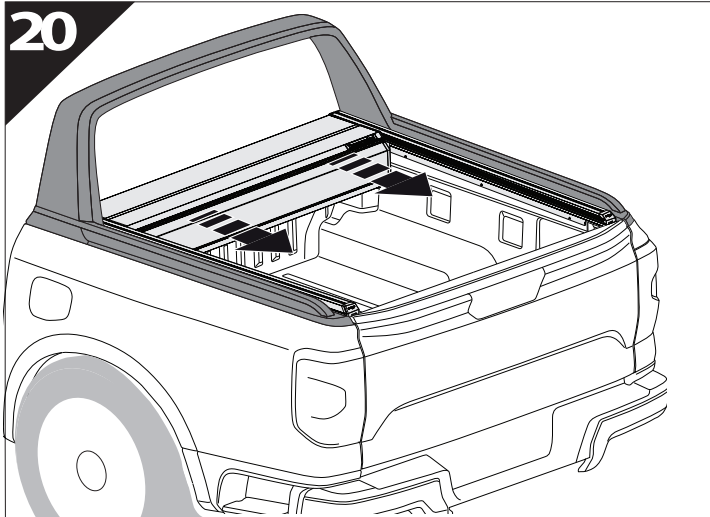

GR: Οδηγίες Εγκατάστασης
GB: Installation manual
SF: Asennusohje
F: Notice de montage
PL: Instrukcja montażu
NL: Installatie-instructies
TR: Montaj Talimatı
S: Monteringsanvisning
E: Instrucciones de montaje

H: Szerelési utasítás
P: Instruções de instalação
RUS: Инструкция по установке
N: Monteringsveiledning
D: Einbauanleitung
CZ: Návod k instalaci
I: Istruzioni de montaggio
DK: Monteringsvejledning
RO: Instructiuni de instalare

Customer Service:

+30 (210) 5541161, +30 (210) 5541154 (08:00 - 16:00 EET)

Support department:

info@gianso.gr

Website:

www.tessera4x4.com

Address:

19.5 km of National road Athens-Korinthos (Elefsina) Greece, P.C: 19200