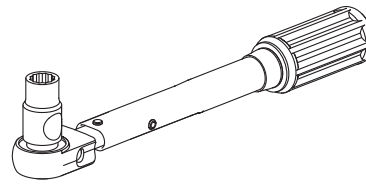

Installation Manual

PART NUMBER(S)	Model Year
TESS 15180 SE	VW AMAROK AVENTURA 2023+
Cab(s)	Installation Time / Weight
Double Cab	40-60 minutes / 53-57 kg

Ø 25 mm

4 mm

1 - 25 Nm

10, 13, 17 mm

ACETONE

H₂O