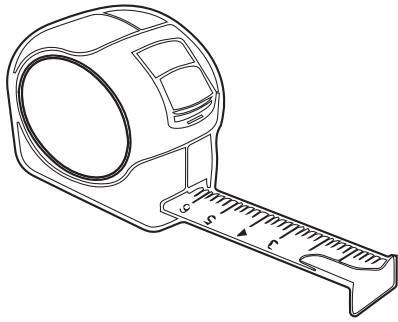

Installation Manual

PART NUMBER(S)	Model Year
TESS 15180 SE	VW AMAROK AVENTURA 2023+
Cab(s)	Installation Time / Weight
Double Cab	40-60 minutes / 53-57 kg

Ø 25 mm

4 mm

1 - 25 Nm

10, 13, 17 mm

ACETONE

H₂O