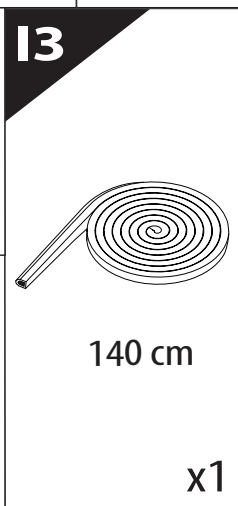

Installation Manual

PART NUMBER(S)	Model Year
TESS 15180 SE	VW AMAROK AVENTURA 2023+
Cab(s)	Installation Time / Weight
Double Cab	40-60 minutes / 53-57 kg

Ø 25 mm

4 mm

1 - 25 Nm

10, 13, 17 mm

ACETONE

H₂O