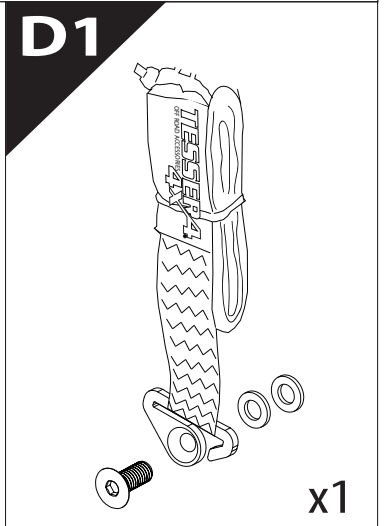

Installation Manual

PART NUMBER(S)	Model Year
TESS 15180 SE	VW AMAROK AVENTURA 2023+
Cab(s)	Installation Time / Weight
Double Cab	40-60 minutes / 53-57 kg

Ø 25 mm

4 mm

1 - 25 Nm

10, 13, 17 mm

ACETONE

H₂O