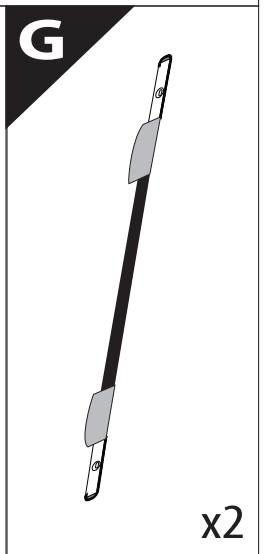

Installation Manual

PART NUMBER(S)	Model Year
TESS 15180 SE	VW AMAROK AVENTURA 2023+
Cab(s)	Installation Time / Weight
Double Cab	40-60 minutes / 53-57 kg

Ø 25 mm

4 mm

1 - 25 Nm

10, 13, 17 mm

ACETONE

H₂O