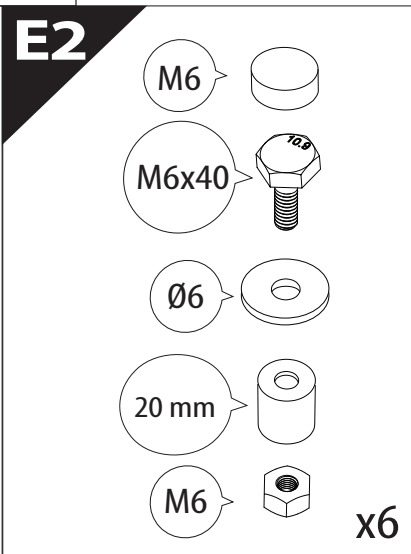

Installation Manual

PART NUMBER(S)	Model Year
TESS 15180 SE	VW AMAROK AVENTURA 2023+
Cab(s)	Installation Time / Weight
Double Cab	40-60 minutes / 53-57 kg

Ø 25 mm

4 mm

1 - 25 Nm

10, 13, 17 mm

ACETONE

H₂O