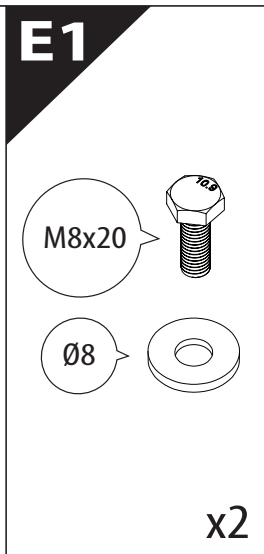

Installation Manual

PART NUMBER(S)	Model Year
TESS 15180 SE	VW AMAROK AVENTURA 2023+
Cab(s)	Installation Time / Weight
Double Cab	40-60 minutes / 53-57 kg

Ø 25 mm

4 mm

1 - 25 Nm

10, 13, 17 mm

ACETONE

H₂O