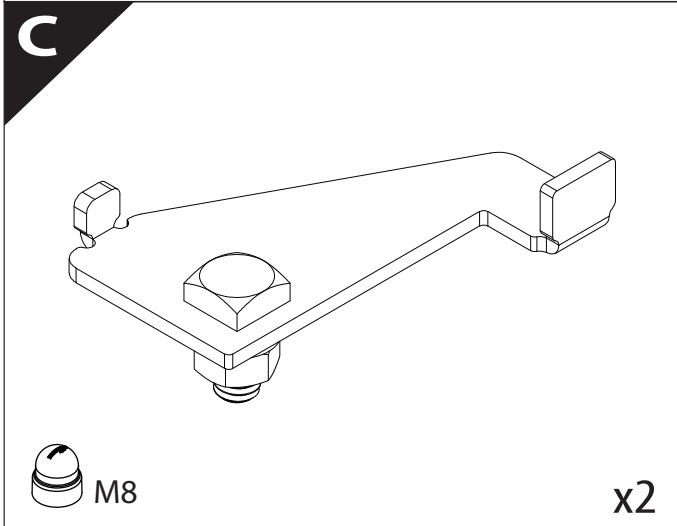

Installation Manual

PART NUMBER(S)	Model Year
TESS 15180 SE	VW AMAROK AVENTURA 2023+
Cab(s)	Installation Time / Weight
Double Cab	40-60 minutes / 53-57 kg

Ø 25 mm

4 mm

1 - 25 Nm

10, 13, 17 mm

ACETONE

H₂O