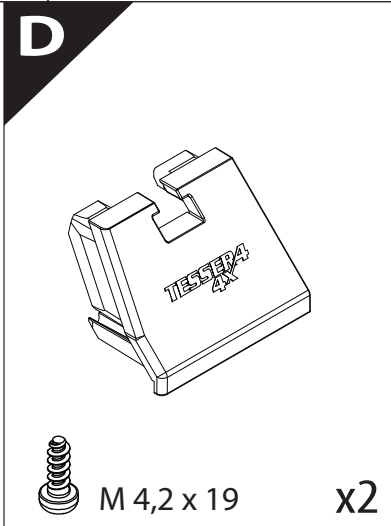

Installation Manual

PART NUMBER(S)	Model Year
TESS 15180 SE	VW AMAROK AVENTURA 2023+
Cab(s)	Installation Time / Weight
Double Cab	40-60 minutes / 53-57 kg

Ø 25 mm

4 mm

1 - 25 Nm

10, 13, 17 mm

ACETONE

H₂O