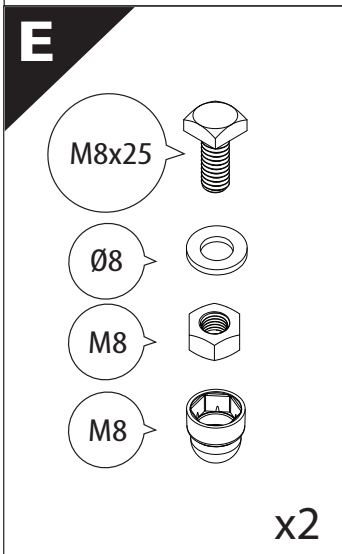

Installation Manual

PART NUMBER(S)	Model Year
TESS 15180 SE	VW AMAROK AVENTURA 2023+
Cab(s)	Installation Time / Weight
Double Cab	40-60 minutes / 53-57 kg

Ø 25 mm

4 mm

1 - 25 Nm

10, 13, 17 mm

ACETONE

H₂O