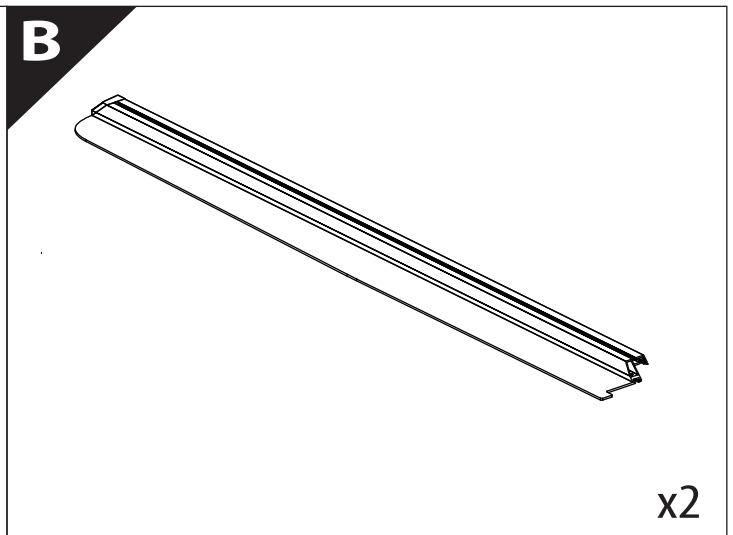

Installation Manual

PART NUMBER(S)	Model Year
TESS 15180 SE	VW AMAROK AVENTURA 2023+
Cab(s)	Installation Time / Weight
Double Cab	40-60 minutes / 53-57 kg

Ø 25 mm

4 mm

1 - 25 Nm

10, 13, 17 mm

ACETONE

H₂O