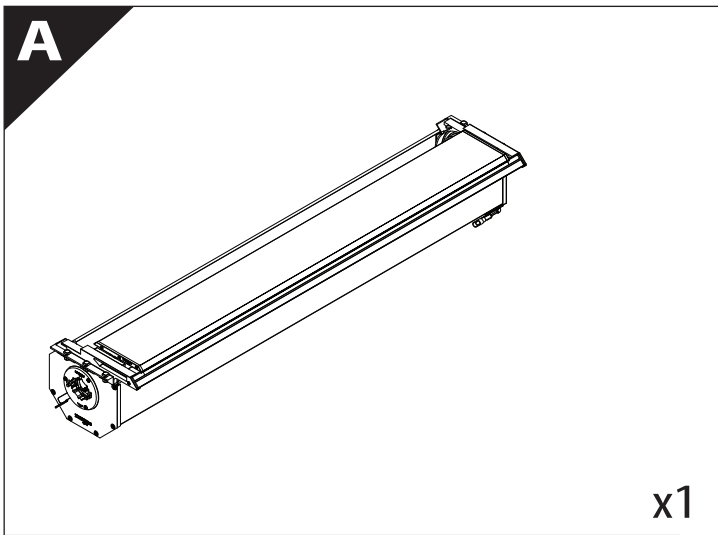

Installation Manual

PART NUMBER(S)	Model Year
TESS 15180 SE	VW AMAROK AVENTURA 2023+
Cab(s)	Installation Time / Weight
Double Cab	40-60 minutes / 53-57 kg

Ø 25 mm

4 mm

1 - 25 Nm

10, 13, 17 mm

ACETONE

H₂O