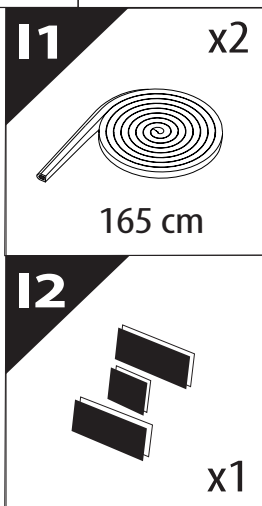

Installation Manual

PART NUMBER(S)	Model Year
TESS 15180 SE	VW AMAROK AVENTURA 2023+
Cab(s)	Installation Time / Weight
Double Cab	40-60 minutes / 53-57 kg

Ø 25 mm

4 mm

1 - 25 Nm

10, 13, 17 mm

ACETONE

H₂O