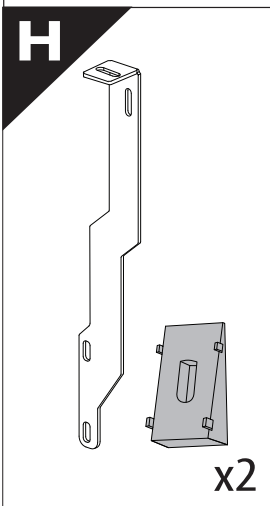

Installation Manual

PART NUMBER(S)	Model Year
TESS 15180 SE	VW AMAROK AVENTURA 2023+
Cab(s)	Installation Time / Weight
Double Cab	40-60 minutes / 53-57 kg

Ø 25 mm

4 mm

1 - 25 Nm

10, 13, 17 mm

ACETONE

H₂O