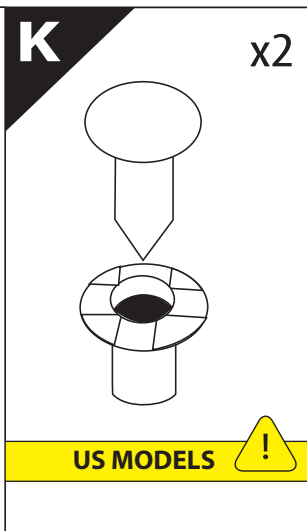

Installation Manual

PART NUMBER(S)	Model Year
TESS 15061 SE	FORD RANGER RAPTOR 2023+ (P 703)
Cab(s)	Installation Time / Weight
Double Cab	40-60 minutes / 53-57 kg

Ø 25 mm

4 mm

1 - 25 Nm

13, 17 mm

T40

x1