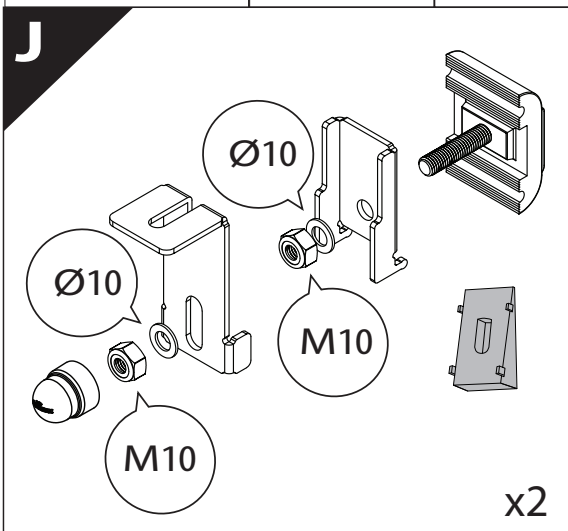

Installation Manual

PART NUMBER(S)	Model Year
TESS 15061 SE	FORD RANGER RAPTOR 2023+ (P 703)
Cab(s)	Installation Time / Weight
Double Cab	40-60 minutes / 53-57 kg

Ø 25 mm

4 mm

1 - 25 Nm

13, 17 mm

T40

x1