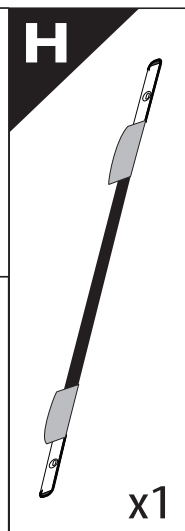

Installation Manual

PART NUMBER(S)	Model Year
TESS 15061 SE	FORD RANGER RAPTOR 2023+ (P 703)
Cab(s)	Installation Time / Weight
Double Cab	40-60 minutes / 53-57 kg

Ø 25 mm

4 mm

1 - 25 Nm

13, 17 mm

T40

x1