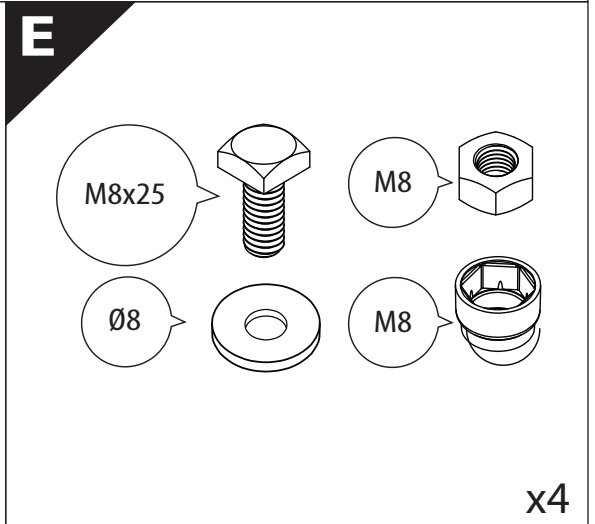

Installation Manual

PART NUMBER(S)	Model Year
TESS 15061 SE	FORD RANGER RAPTOR 2023+ (P 703)
Cab(s)	Installation Time / Weight
Double Cab	40-60 minutes / 53-57 kg

Ø 25 mm

4 mm

1 - 25 Nm

13, 17 mm

T40

x1