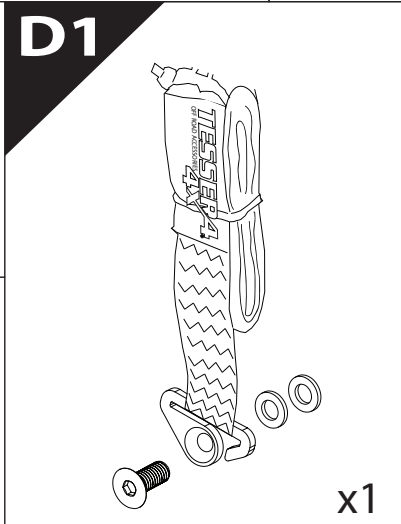

Installation Manual

PART NUMBER(S)	Model Year
TESS 15061 SE	FORD RANGER RAPTOR 2023+ (P 703)
Cab(s)	Installation Time / Weight
Double Cab	40-60 minutes / 53-57 kg

Ø 25 mm

4 mm

1 - 25 Nm

13, 17 mm

T40

x1