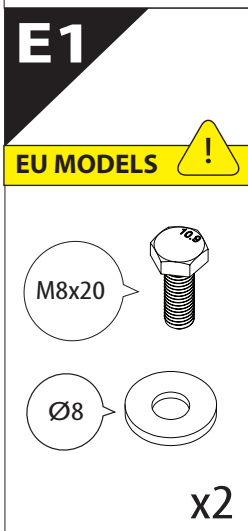

Installation Manual

PART NUMBER(S)	Model Year
TESS 15061 SE	FORD RANGER RAPTOR 2023+ (P 703)
Cab(s)	Installation Time / Weight
Double Cab	40-60 minutes / 53-57 kg

Ø 25 mm

4 mm

1 - 25 Nm

13, 17 mm

T40

x1