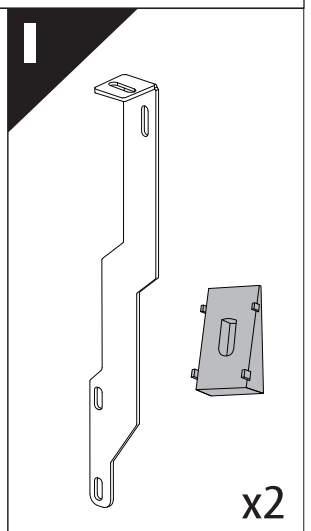

Installation Manual

PART NUMBER(S)	Model Year
TESS 15061 SE	FORD RANGER RAPTOR 2023+ (P 703)
Cab(s)	Installation Time / Weight
Double Cab	40-60 minutes / 53-57 kg

Ø 25 mm

4 mm

1 - 25 Nm

13, 17 mm

T40

x1