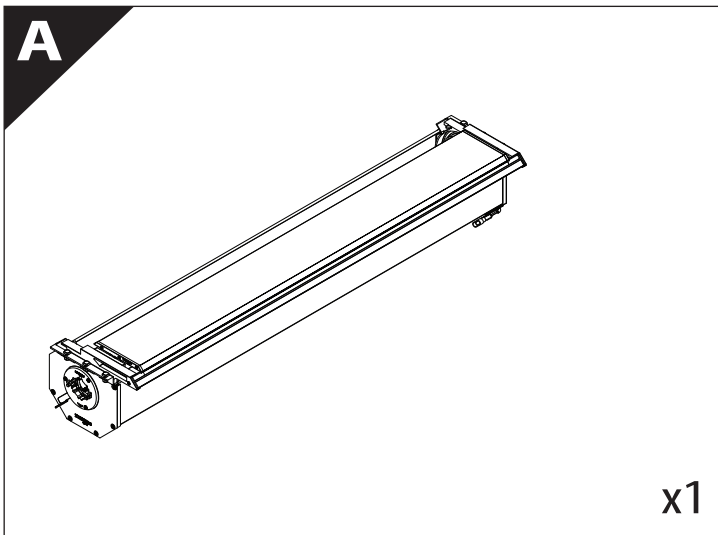

Installation Manual

PART NUMBER(S)	Model Year
TESS 15061 SE	FORD RANGER RAPTOR 2023+ (P 703)
Cab(s)	Installation Time / Weight
Double Cab	40-60 minutes / 53-57 kg

Ø 25 mm

4 mm

1 - 25 Nm

13, 17 mm

T40

x1