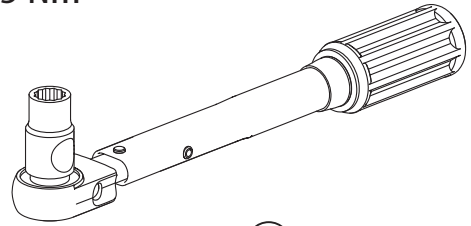

Installation Manual

PART NUMBER(S)	Model Year
TESS 15061 SE	FORD RANGER RAPTOR 2023+ (P 703)
Cab(s)	Installation Time / Weight
Double Cab	40-60 minutes / 53-57 kg

Ø 25 mm

4 mm

1 - 25 Nm

13, 17 mm

T40

x1