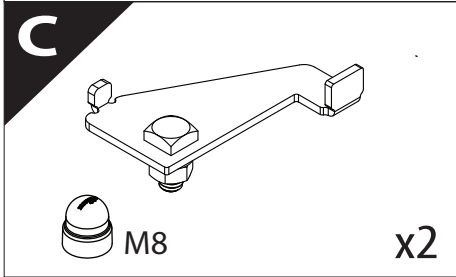

Installation Manual

PART NUMBER(S)	Model Year
TESS 15061 SE	FORD RANGER RAPTOR 2023+ (P 703)
Cab(s)	Installation Time / Weight
Double Cab	40-60 minutes / 53-57 kg

Ø 25 mm

4 mm

1 - 25 Nm

13, 17 mm

T40

x1