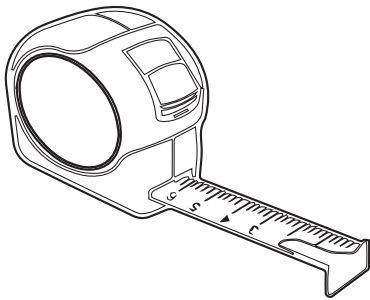

Installation Manual

PART NUMBER(S)	Model Year
TESS 15061 SE	FORD RANGER RAPTOR 2023+ (P 703)
Cab(s)	Installation Time / Weight
Double Cab	40-60 minutes / 53-57 kg

Ø 25 mm

4 mm

1 - 25 Nm

13, 17 mm

T40

x1