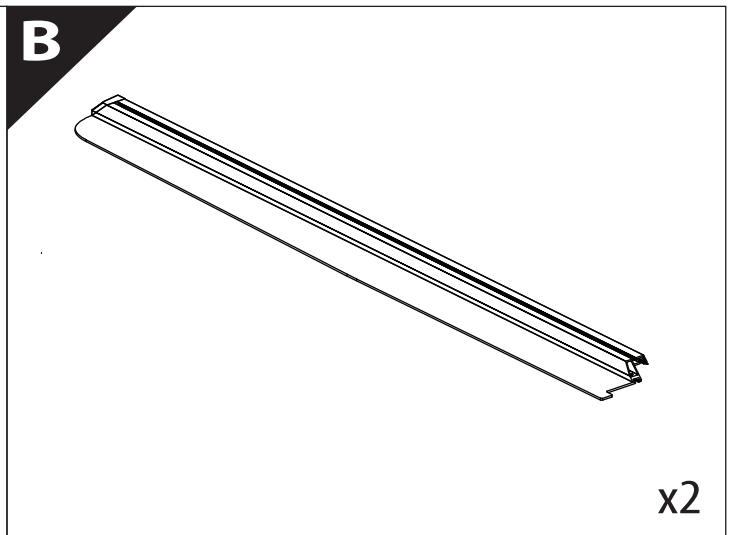

Installation Manual

PART NUMBER(S)	Model Year
TESS 15061 SE	FORD RANGER RAPTOR 2023+ (P 703)
Cab(s)	Installation Time / Weight
Double Cab	40-60 minutes / 53-57 kg

Ø 25 mm

4 mm

1 - 25 Nm

13, 17 mm

T40

x1