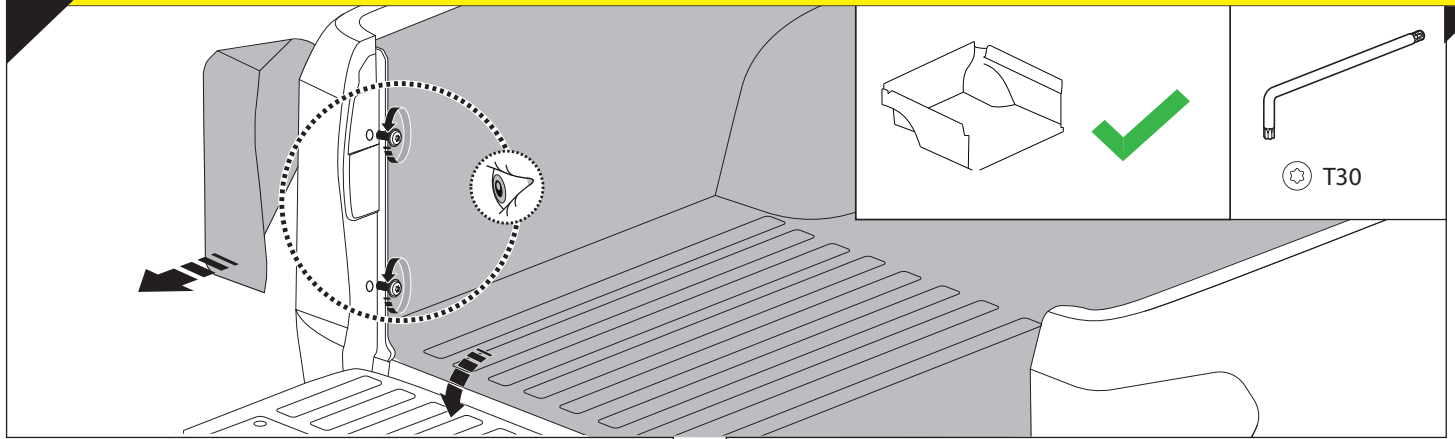

BOTTOM VIEW

DRIVER'S LEFT SIDE

PASSENGER'S RIGHT SIDE

	CAR		TESSERA ROLL+
BEAM		↔	
LICENCE PLATE 2 PIN LIGHT CONNECTOR			
STOP		↔	
TAILGATE CONNECTOR			

15

CAUTION: XL, XLT, TREMOR

16

H