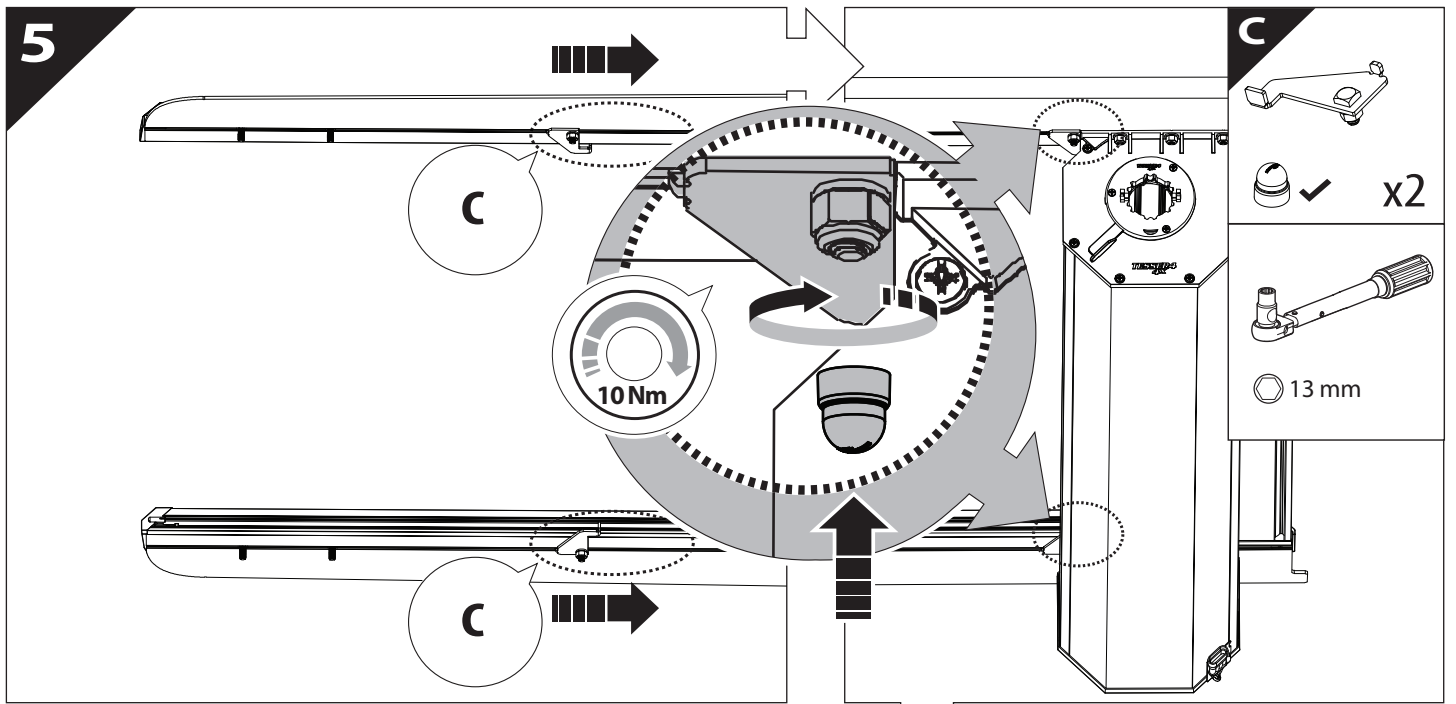

6.1 **CAUTION** Basic Version ✓ & Basic+S-KIT Version ✓