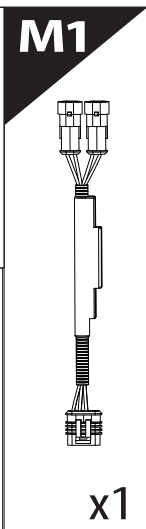

Installation Manual

PART NUMBER(S)	Model Year
TESS 14060 ROLL	FORD RANGER 2023+ (P 703) (no c-channels)
TESS 14070 ROLL	
Cab(s)	Installation Time / Weight
Double Cab & Space cab	40-60 minutes / 53-57 kg

P

x2

Ø 25 mm

US MODELS

4 mm

1 - 25 Nm

10, 12, 13, 17 mm

T30, T40

BOTTOM VIEW

DRIVER'S LEFT SIDE

PASSENGER'S RIGHT SIDE

	CAR		TESSERA ROLL+
BEAM		↔	
LICENCE PLATE 2 PIN LIGHT CONNECTOR			
STOP		↔	
TAILGATE CONNECTOR			

15

CAUTION: XL, XLT, TREMOR

16

H