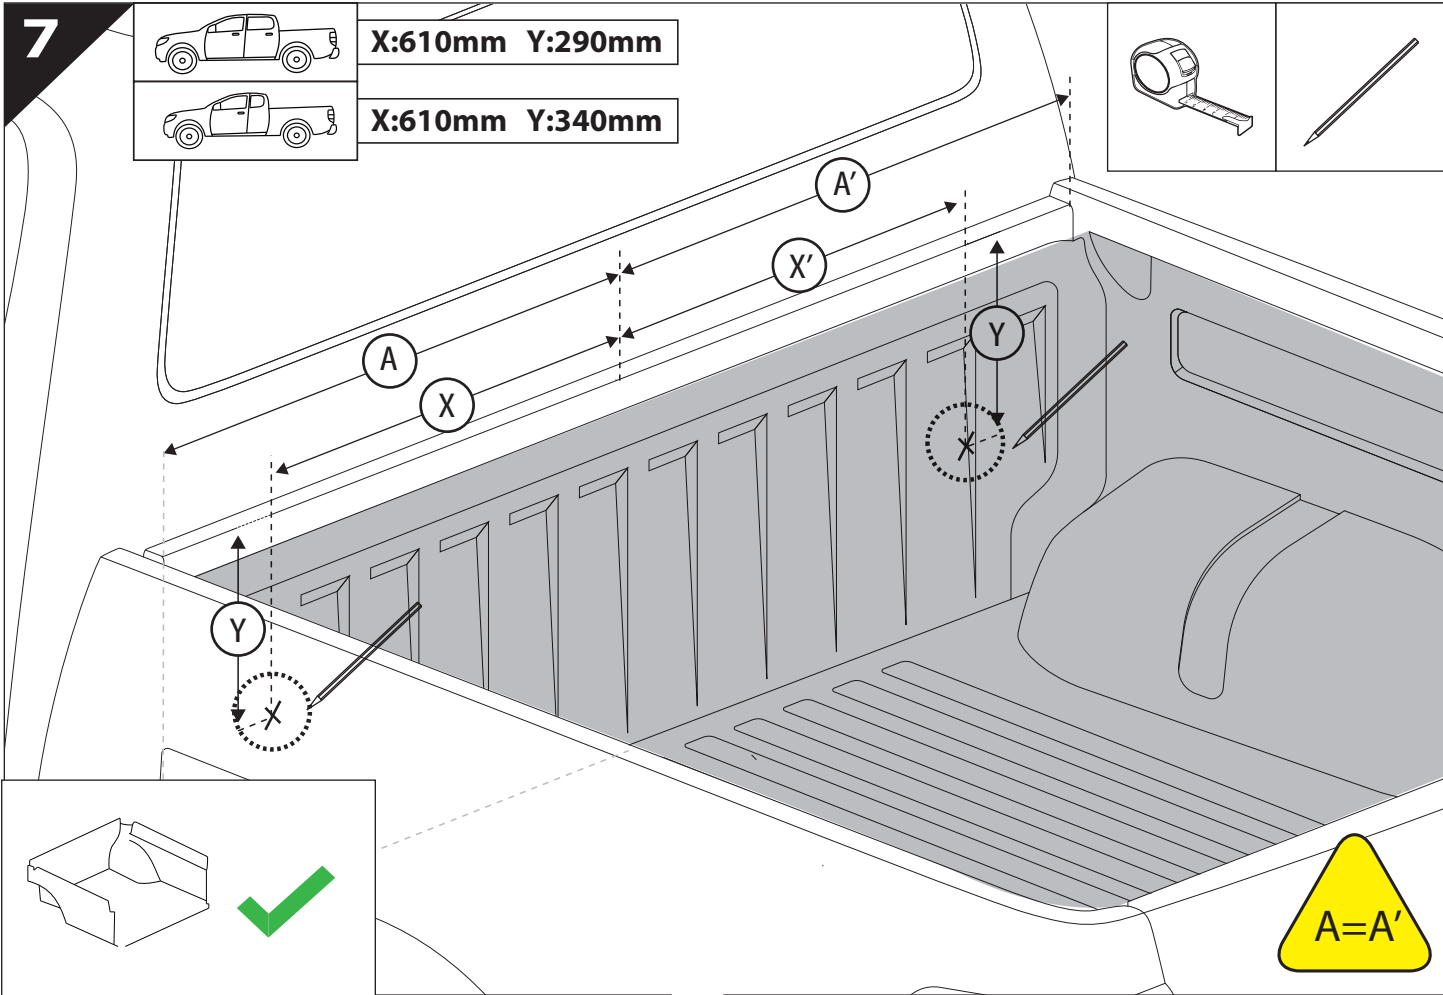

12 Only to be installed by authorized personnel

13

14

CAUTION: LIMITED, WILDTRAK, WILDTRAK X, PLATINUM

14.1

LICENCE PLATE CONNECTOR

TAILGATE CONNECTOR

14.2

BOTTOM VIEW

DRIVER'S LEFT SIDE

PASSENGER'S RIGHT SIDE

	CAR		TESSERA ROLL+
BEAM		↔	
LICENCE PLATE 2 PIN LIGHT CONNECTOR			
STOP		↔	
TAILGATE CONNECTOR			

15

CAUTION: XL, XLT, TREMOR

16

H