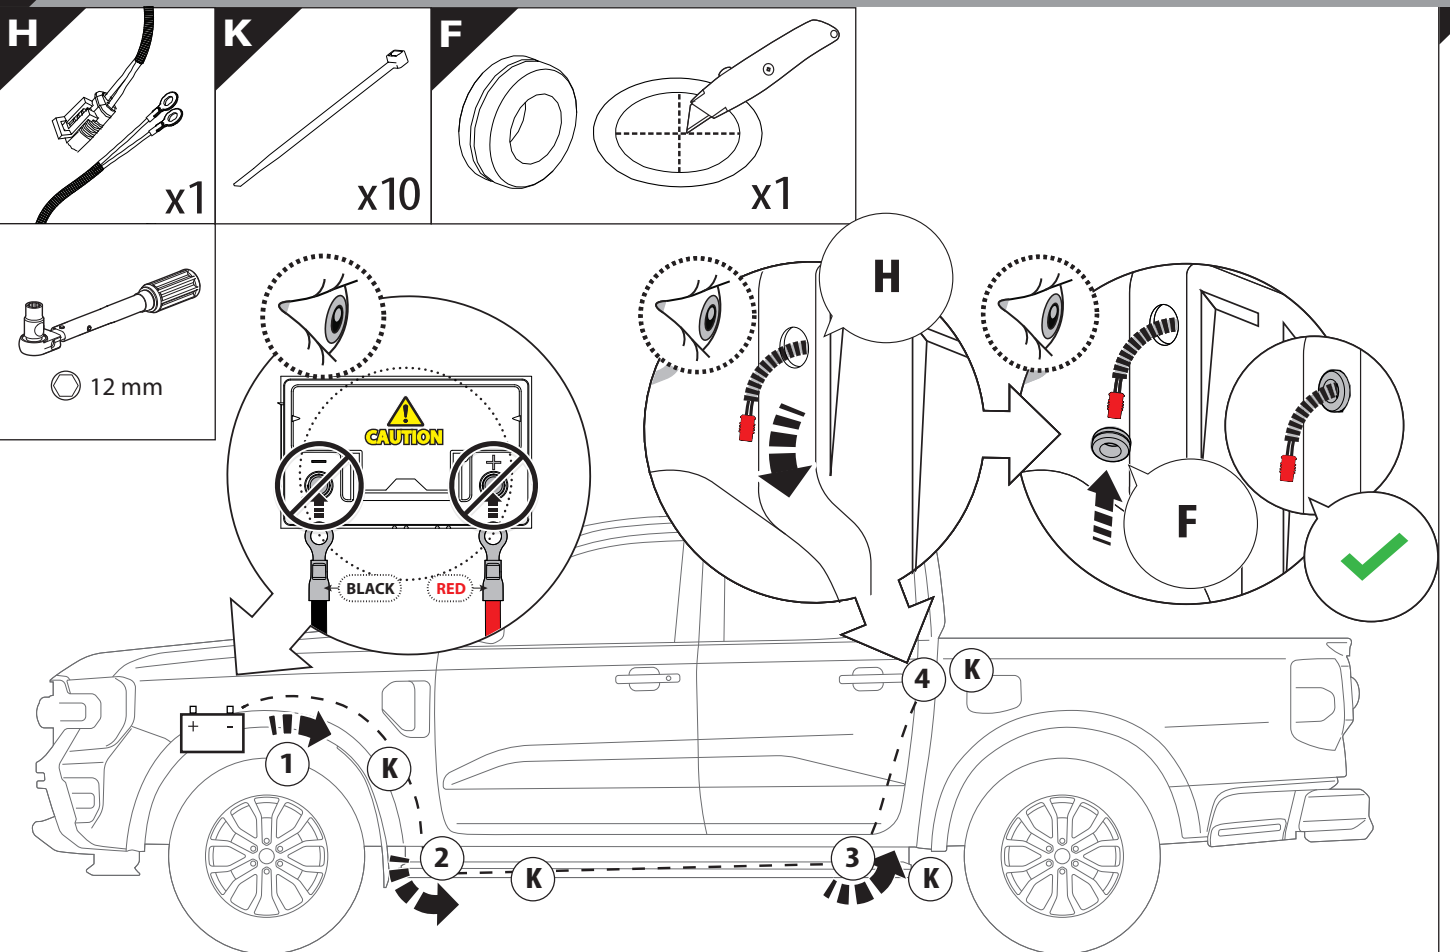

12 Only to be installed by authorized personnel

13

14

CAUTION: LIMITED, WILDTRAK, WILDTRAK X, PLATINUM

14.1

LICENCE PLATE CONNECTOR

TAILGATE CONNECTOR

14.2

BOTTOM VIEW

DRIVER'S LEFT SIDE

PASSENGER'S RIGHT SIDE

	CAR		TESSERA ROLL+
BEAM		↔	
LICENCE PLATE 2 PIN LIGHT CONNECTOR			
STOP		↔	
TAILGATE CONNECTOR			

15

CAUTION: XL, XLT, TREMOR

16

H