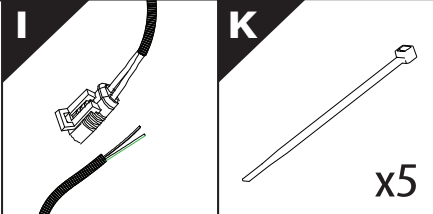

13

14

CAUTION: LIMITED, WILDTRAK, WILDTRAK X, PLATINUM