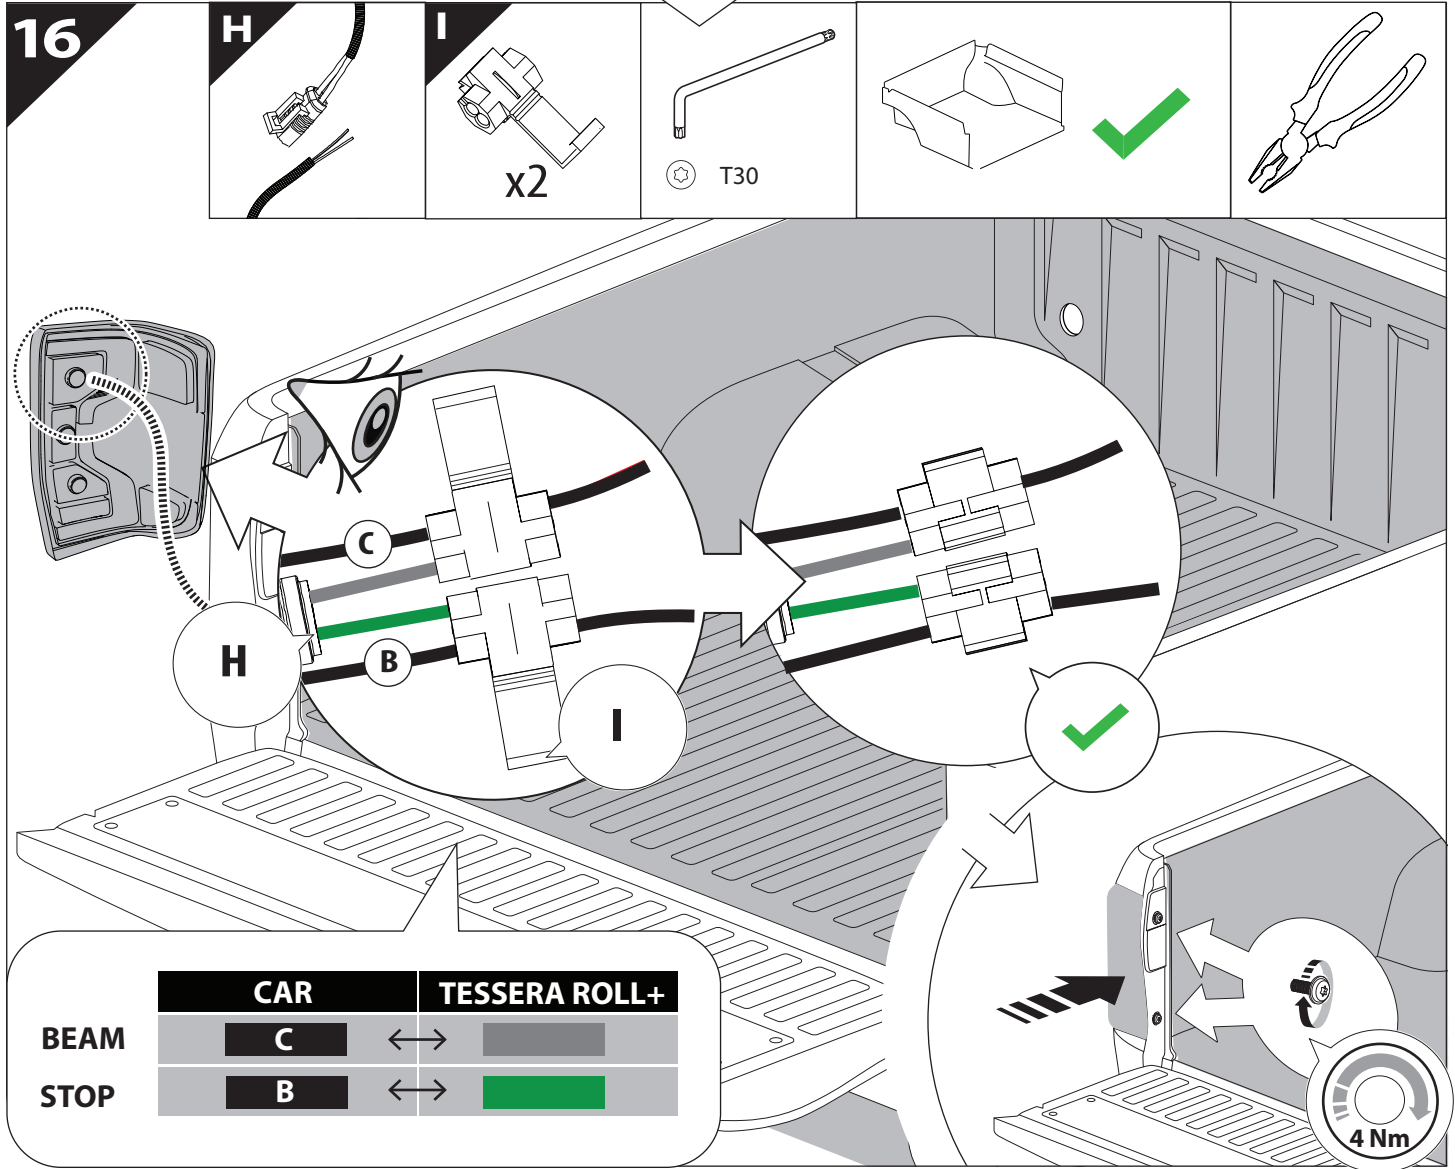

16

H

I

x2

T30

	CAR		TESSERA ROLL+
BEAM	C	↔	
STOP	B	↔	

17