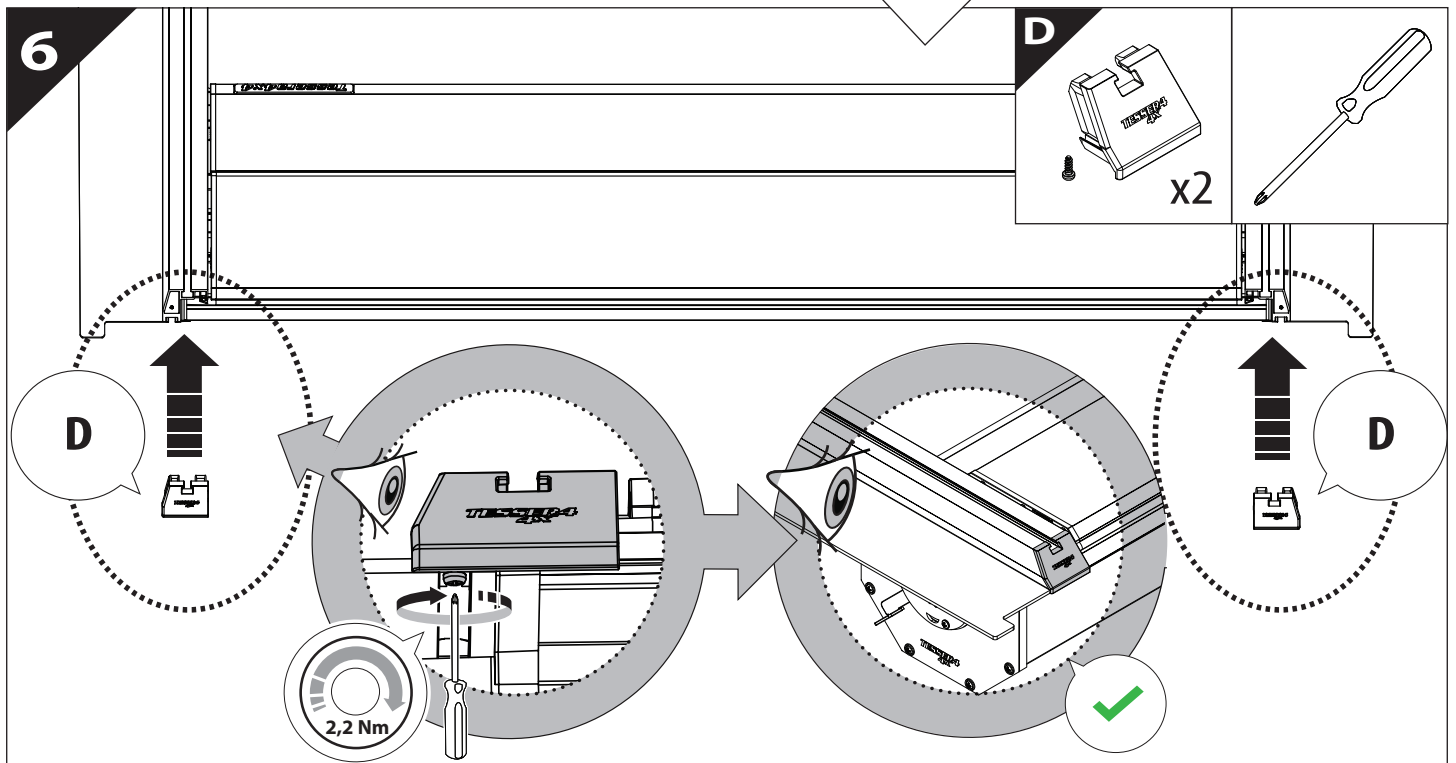

6.1 **CAUTION** Basic Version ✓ & Basic+S-KIT Version ✓