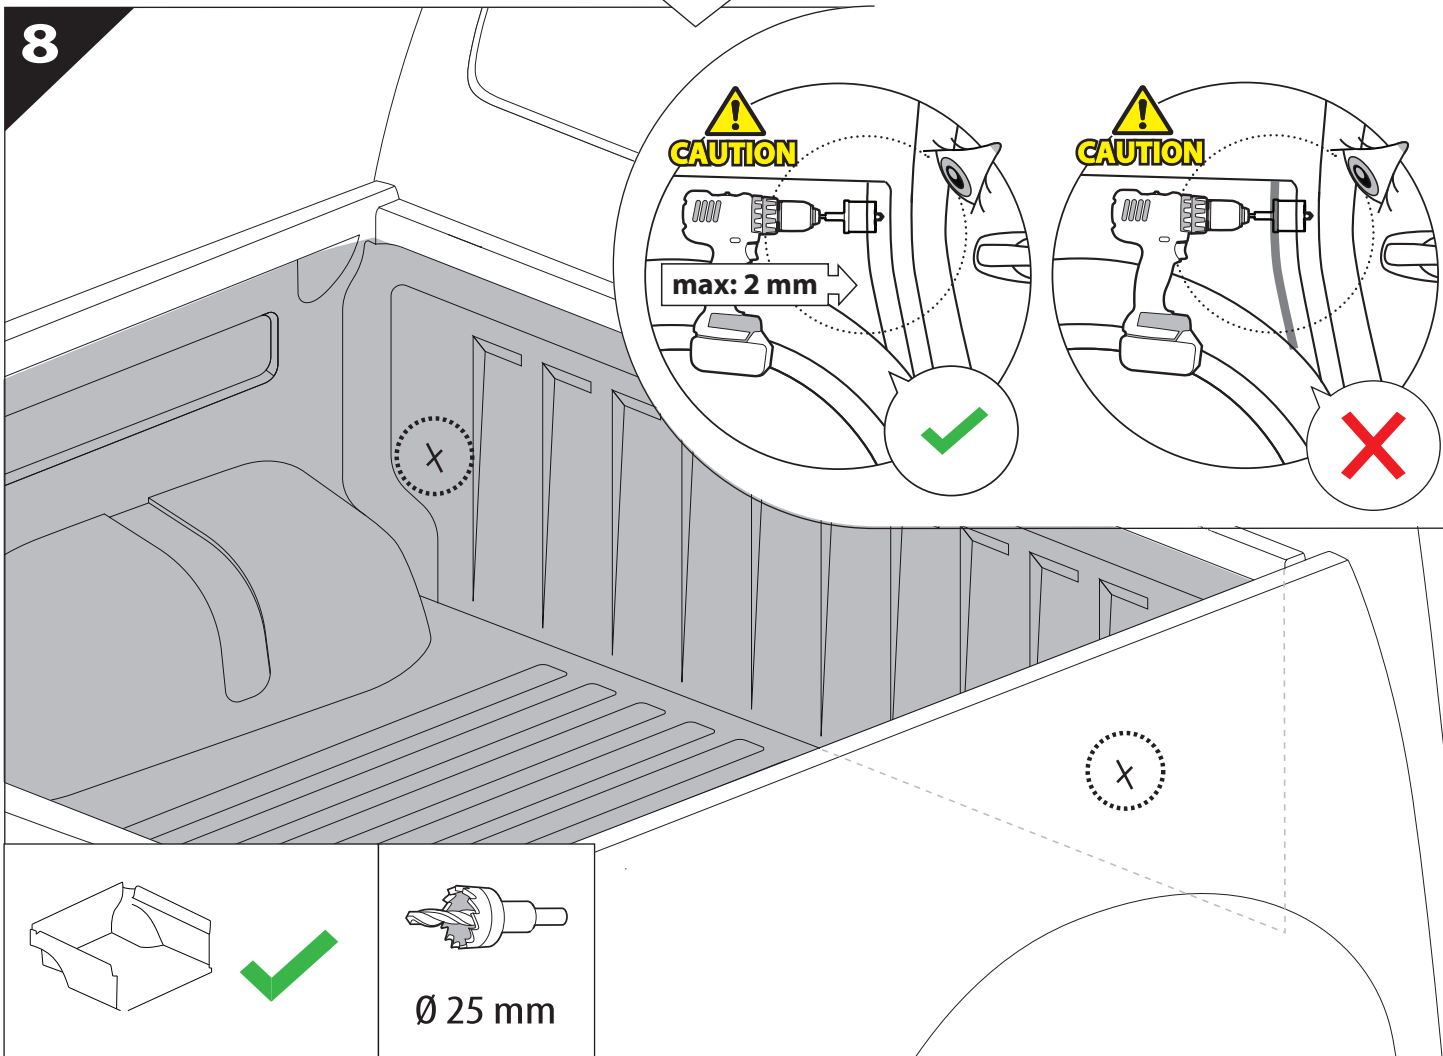

12 Only to be installed by authorized personnel

13

14

CAUTION: LIMITED, WILDTRAK, WILDTRAK X, PLATINUM

14.1

LICENCE PLATE CONNECTOR

TAILGATE CONNECTOR

14.2

BOTTOM VIEW

DRIVER'S LEFT SIDE

PASSENGER'S RIGHT SIDE

	CAR		TESSERA ROLL+
BEAM		↔	
LICENCE PLATE 2 PIN LIGHT CONNECTOR			
STOP		↔	
TAILGATE CONNECTOR			

15

CAUTION: XL, XLT, TREMOR

16

H