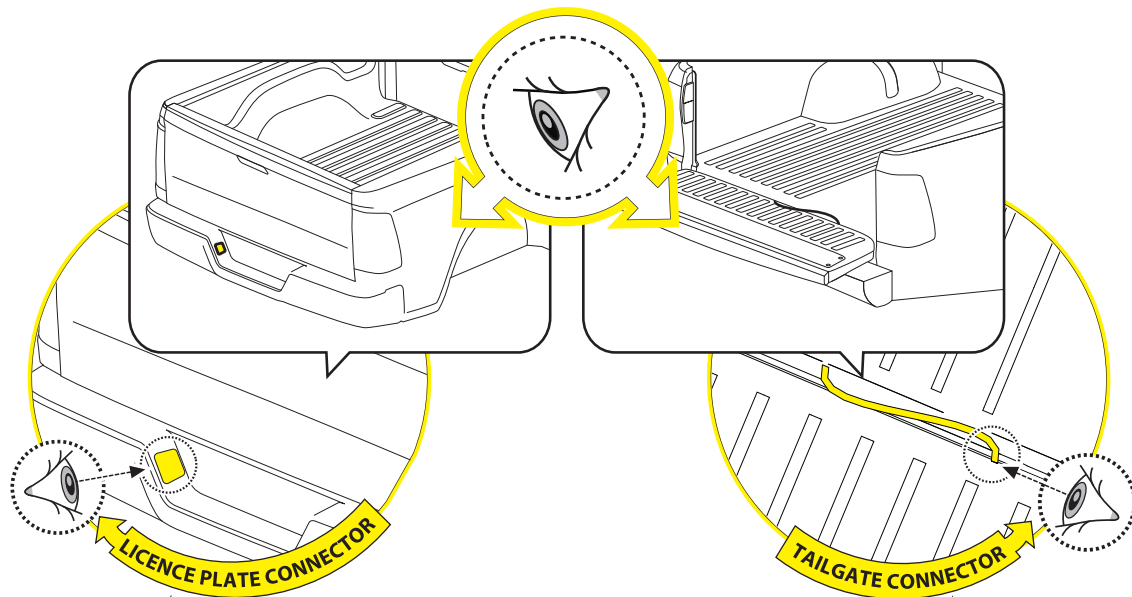

12 Only to be installed by authorized personnel

13

14

CAUTION: LIMITED, WILDTRAK, WILDTRAK X, PLATINUM

14.1

LICENCE PLATE CONNECTOR

TAILGATE CONNECTOR

14.2

BOTTOM VIEW

DRIVER'S LEFT SIDE

PASSENGER'S RIGHT SIDE

	CAR		TESSERA ROLL+
BEAM		↔	
LICENCE PLATE 2 PIN LIGHT CONNECTOR			
STOP		↔	
TAILGATE CONNECTOR			

15

CAUTION: XL, XLT, TREMOR

16

H