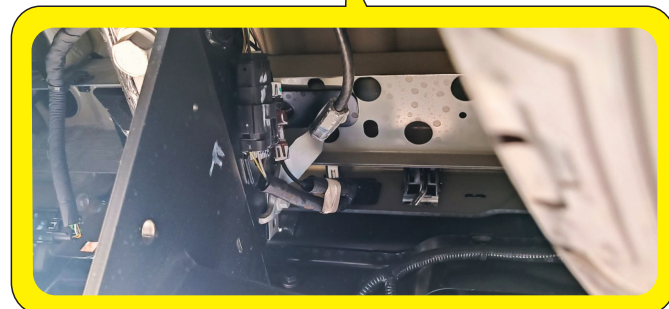

14

CAUTION: LIMITED, WILDTRAK, WILDTRAK X, PLATINUM