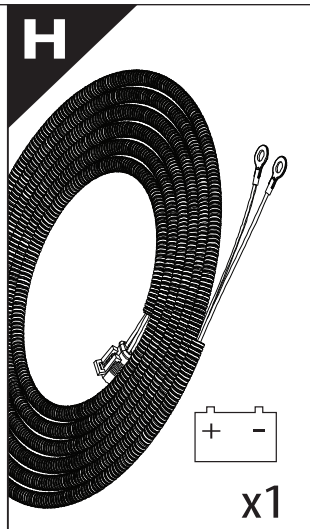

Installation Manual

PART NUMBER(S)	Model Year
TESS 14060 ROLL	FORD RANGER 2023+ (P 703) (no c-channels)
TESS 14070 ROLL	
Cab(s)	Installation Time / Weight
Double Cab & Space cab	40-60 minutes / 53-57 kg

P

x2

Ø 25 mm

US MODELS

4 mm

1 - 25 Nm

10, 12, 13, 17 mm

T30, T40