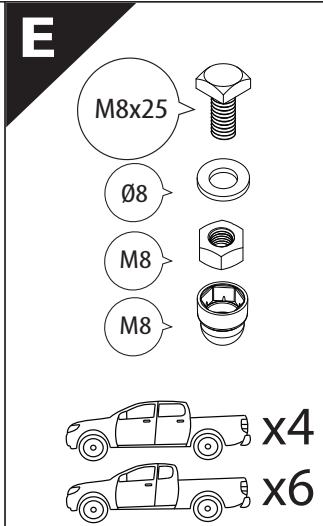

Installation Manual

PART NUMBER(S)	Model Year
TESS 14060 ROLL	FORD RANGER 2023+ (P 703) (no c-channels)
TESS 14070 ROLL	
Cab(s)	Installation Time / Weight
Double Cab & Space cab	40-60 minutes / 53-57 kg

P

x2

Ø 25 mm

US MODELS

4 mm

1 - 25 Nm

10, 12, 13, 17 mm

T30, T40

BOTTOM VIEW

DRIVER'S LEFT SIDE

PASSENGER'S RIGHT SIDE

	CAR		TESSERA ROLL+
BEAM		↔	
LICENCE PLATE 2 PIN LIGHT CONNECTOR			
STOP		↔	
TAILGATE CONNECTOR			

15

CAUTION: XL, XLT, TREMOR

16

H