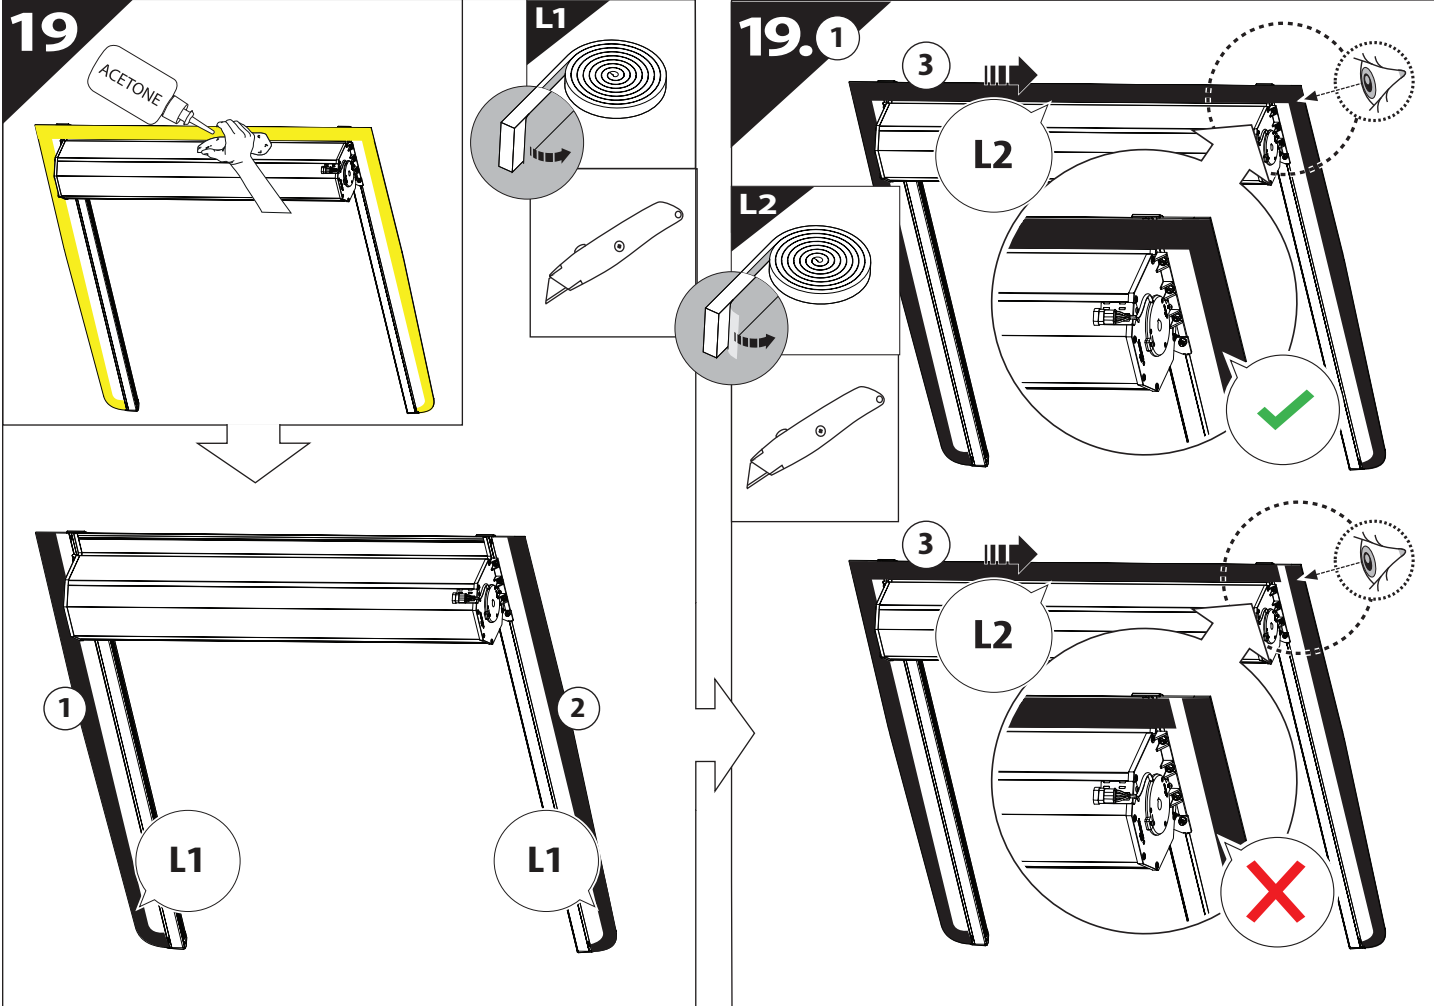

BOTTOM VIEW

DRIVER'S LEFT SIDE

PASSENGER'S RIGHT SIDE

	CAR		TESSERA ROLL+
BEAM		↔	
LICENCE PLATE 2 PIN LIGHT CONNECTOR			
STOP		↔	
TAILGATE CONNECTOR			

15

CAUTION: XL, XLT, TREMOR

16

H

I

x2

T30

	CAR		TESSERA ROLL+
BEAM	C	↔	
STOP	B	↔	

17

18. 5

L3

CAUTION	
Basic+E-KIT Version	
E-KIT MANUAL	
M2 ✓ 	M1 ✗