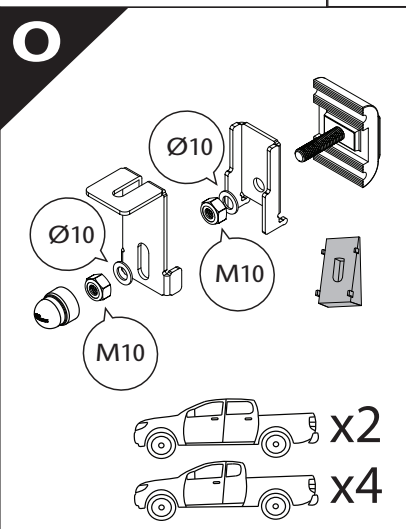

Installation Manual

PART NUMBER(S)	Model Year
TESS 14060 ROLL	FORD RANGER 2023+ (P 703) (no c-channels)
TESS 14070 ROLL	
Cab(s)	Installation Time / Weight
Double Cab & Space cab	40-60 minutes / 53-57 kg

P

x2

Ø 25 mm

US MODELS

4 mm

1 - 25 Nm

10, 12, 13, 17 mm

T30, T40

BOTTOM VIEW

DRIVER'S LEFT SIDE

PASSENGER'S RIGHT SIDE

	CAR		TESSERA ROLL+
BEAM		↔	
LICENCE PLATE 2 PIN LIGHT CONNECTOR			
STOP		↔	
TAILGATE CONNECTOR			

15

CAUTION: XL, XLT, TREMOR

16

H