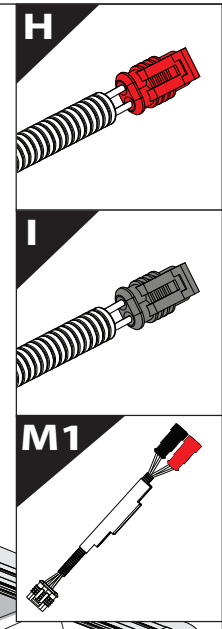

P

x2

Ø 25 mm

US MODELS

4 mm

1 - 25 Nm

10, 12, 13, 17 mm

T30, T40

BOTTOM VIEW

DRIVER'S LEFT SIDE

PASSENGER'S RIGHT SIDE

	CAR		TESSERA ROLL+
BEAM		↔	
LICENCE PLATE 2 PIN LIGHT CONNECTOR			
STOP		↔	
TAILGATE CONNECTOR			

15

CAUTION: XL, XLT, TREMOR

16

H

I

x2

T30

	CAR		TESSERA ROLL+
BEAM	C	↔	
STOP	B	↔	

17

18. 5

L3

CAUTION	
Basic+E-KIT Version	
E-KIT MANUAL	
M2 ✓ 	M1 ✗