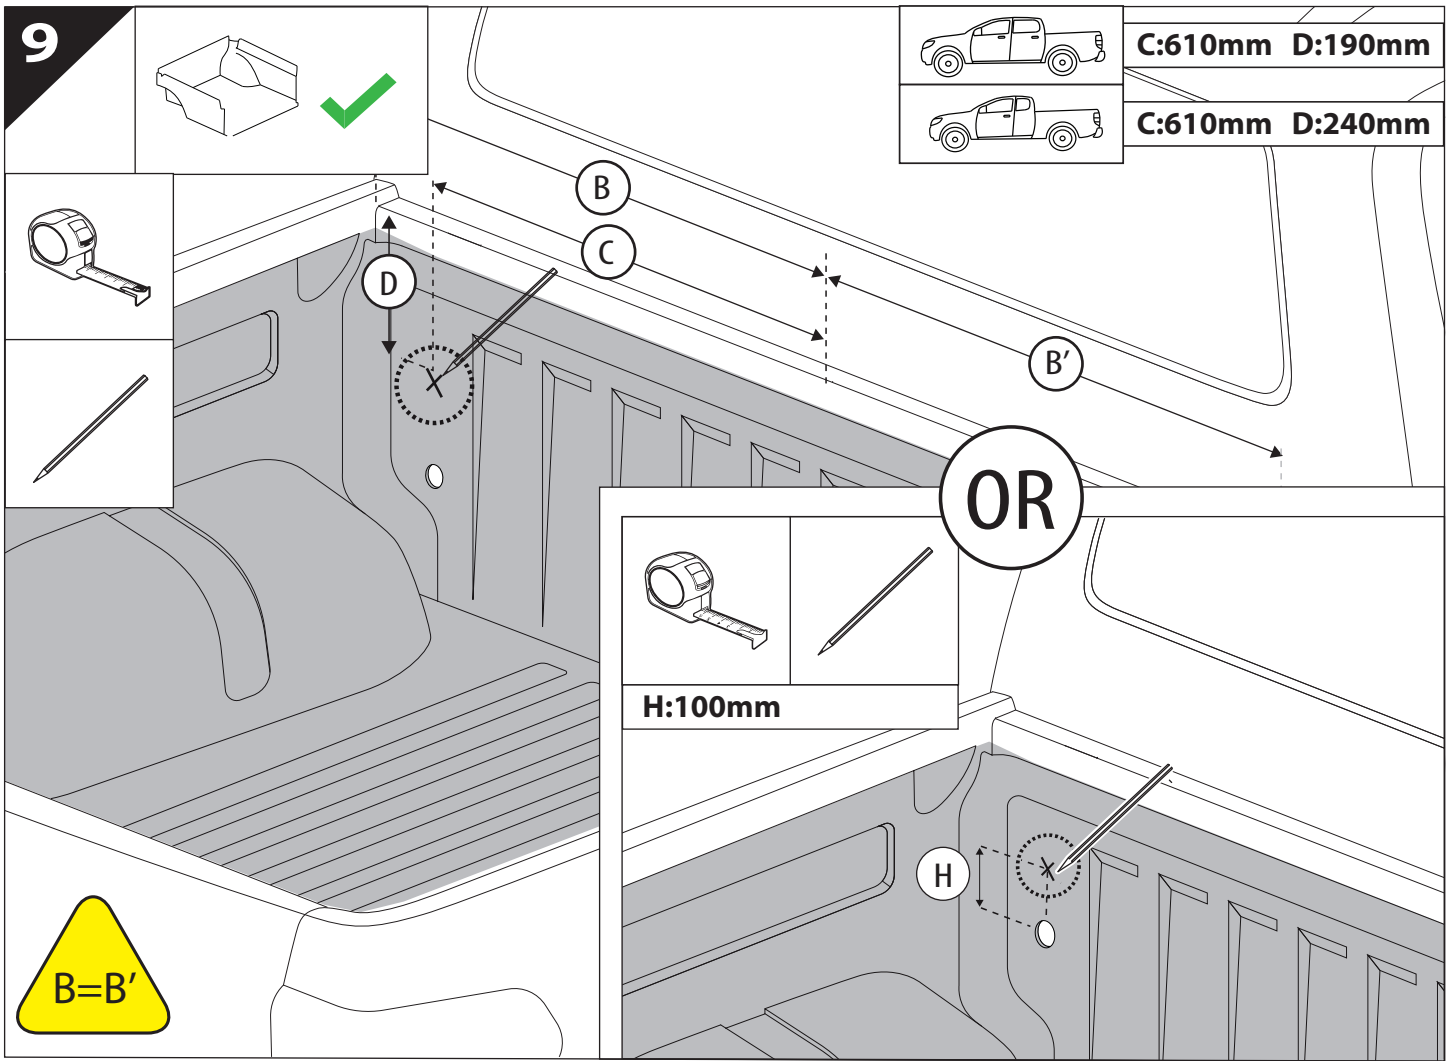

12 Only to be installed by authorized personnel

13

14

CAUTION: LIMITED, WILDTRAK, WILDTRAK X, PLATINUM

14.1

LICENCE PLATE CONNECTOR

TAILGATE CONNECTOR

14.2

BOTTOM VIEW

DRIVER'S LEFT SIDE

PASSENGER'S RIGHT SIDE

	CAR		TESSERA ROLL+
BEAM		↔	
LICENCE PLATE 2 PIN LIGHT CONNECTOR			
STOP		↔	
TAILGATE CONNECTOR			

15

CAUTION: XL, XLT, TREMOR

16

H