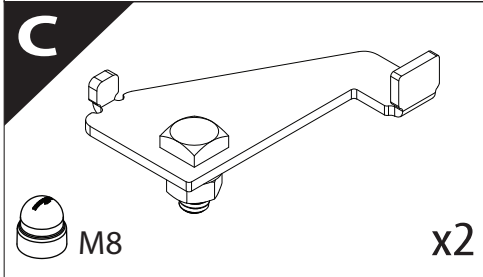

Installation Manual

PART NUMBER(S)	Model Year
TESS 14060 ROLL	FORD RANGER 2023+ (P 703) (no c-channels)
TESS 14070 ROLL	
Cab(s)	Installation Time / Weight
Double Cab & Space cab	40-60 minutes / 53-57 kg

P

x2

Ø 25 mm

US MODELS

4 mm

1 - 25 Nm

10, 12, 13, 17 mm

T30, T40