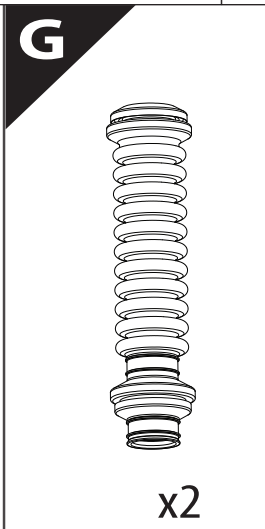

Installation Manual

PART NUMBER(S)	Model Year
TESS 14060 ROLL	FORD RANGER 2023+ (P 703) (no c-channels)
TESS 14070 ROLL	
Cab(s)	Installation Time / Weight
Double Cab & Space cab	40-60 minutes / 53-57 kg

P

x2

Ø 25 mm

US MODELS

4 mm

1 - 25 Nm

10, 12, 13, 17 mm

T30, T40