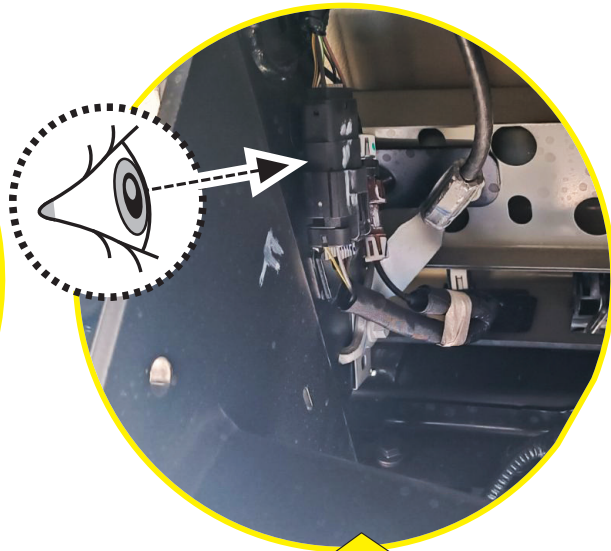

12 Only to be installed by authorized personnel

13

14

CAUTION: LIMITED, WILDTRAK, WILDTRAK X, PLATINUM

14.1

LICENCE PLATE CONNECTOR

TAILGATE CONNECTOR

14.2

BOTTOM VIEW

DRIVER'S LEFT SIDE

PASSENGER'S RIGHT SIDE

	CAR		TESSERA ROLL+
BEAM		↔	
LICENCE PLATE 2 PIN LIGHT CONNECTOR			
STOP		↔	
TAILGATE CONNECTOR			

15

CAUTION: XL, XLT, TREMOR

16

H