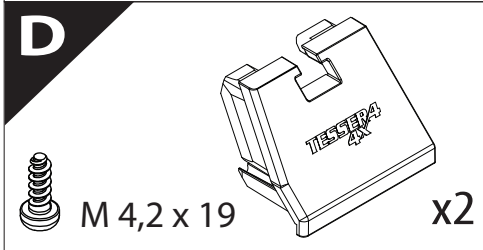

Installation Manual

PART NUMBER(S)	Model Year
TESS 14060 ROLL	FORD RANGER 2023+ (P 703) (no c-channels)
TESS 14070 ROLL	
Cab(s)	Installation Time / Weight
Double Cab & Space cab	40-60 minutes / 53-57 kg