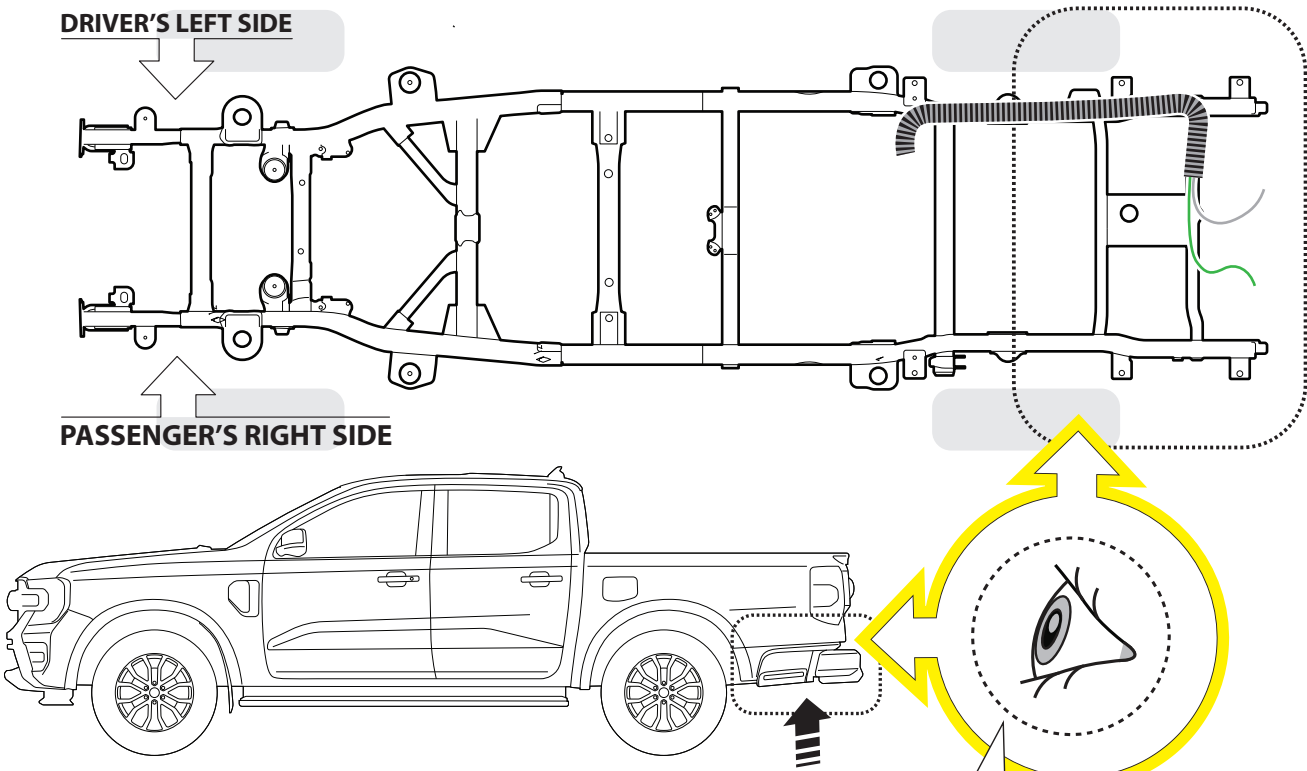

12 Only to be installed by authorized personnel

13

14

CAUTION: LIMITED, WILDTRAK, WILDTRAK X, PLATINUM

14.1

LICENCE PLATE CONNECTOR

TAILGATE CONNECTOR

14.2

BOTTOM VIEW

DRIVER'S LEFT SIDE

PASSENGER'S RIGHT SIDE

	CAR		TESSERA ROLL+
BEAM		↔	
LICENCE PLATE 2 PIN LIGHT CONNECTOR			
STOP		↔	
TAILGATE CONNECTOR			

15

CAUTION: XL, XLT, TREMOR

16

H