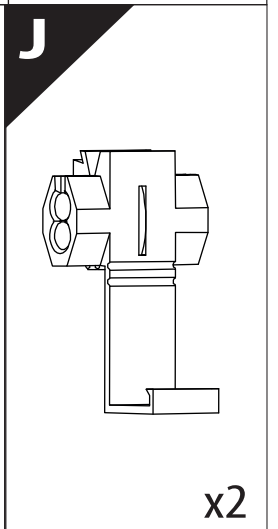

Installation Manual

PART NUMBER(S)	Model Year
TESS 14060 ROLL	FORD RANGER 2023+ (P 703) (no c-channels)
TESS 14070 ROLL	
Cab(s)	Installation Time / Weight
Double Cab & Space cab	40-60 minutes / 53-57 kg

P

x2

Ø 25 mm

US MODELS

4 mm

1 - 25 Nm

10, 12, 13, 17 mm

T30, T40

BOTTOM VIEW

DRIVER'S LEFT SIDE

PASSENGER'S RIGHT SIDE

	CAR		TESSERA ROLL+
BEAM		↔	
LICENCE PLATE 2 PIN LIGHT CONNECTOR			
STOP		↔	
TAILGATE CONNECTOR			

15

CAUTION: XL, XLT, TREMOR

16

H