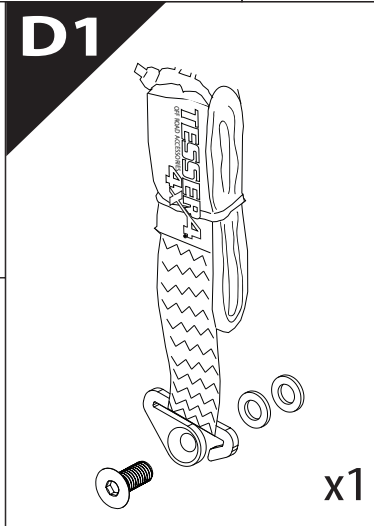

Installation Manual

PART NUMBER(S)	Model Year
TESS 14060 ROLL	FORD RANGER 2023+ (P 703) (no c-channels)
TESS 14070 ROLL	
Cab(s)	Installation Time / Weight
Double Cab & Space cab	40-60 minutes / 53-57 kg

P

x2

Ø 25 mm

US MODELS

4 mm

1 - 25 Nm

10, 12, 13, 17 mm

T30, T40