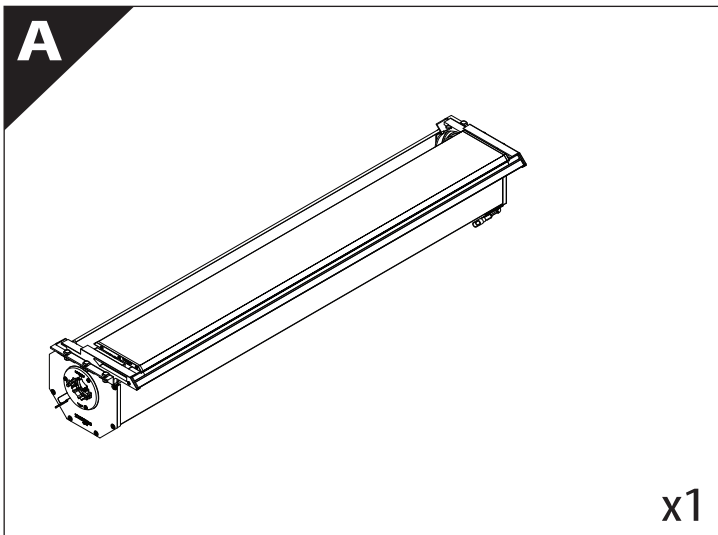

Installation Manual

PART NUMBER(S)	Model Year
TESS 14060 ROLL	FORD RANGER 2023+ (P 703) (no c-channels)
TESS 14070 ROLL	
Cab(s)	Installation Time / Weight
Double Cab & Space cab	40-60 minutes / 53-57 kg