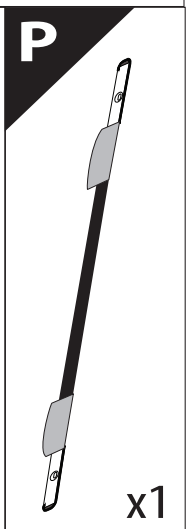

Installation Manual

PART NUMBER(S)	Model Year
TESS 14060 ROLL	FORD RANGER 2023+ (P 703) (no c-channels)
TESS 14070 ROLL	
Cab(s)	Installation Time / Weight
Double Cab & Space cab	40-60 minutes / 53-57 kg

P

x2

Ø 25 mm

US MODELS

4 mm

1 - 25 Nm

10, 12, 13, 17 mm

T30, T40

BOTTOM VIEW

DRIVER'S LEFT SIDE

PASSENGER'S RIGHT SIDE

	CAR		TESSERA ROLL+
BEAM		↔	
LICENCE PLATE 2 PIN LIGHT CONNECTOR			
STOP		↔	
TAILGATE CONNECTOR			

15

CAUTION: XL, XLT, TREMOR

16

H