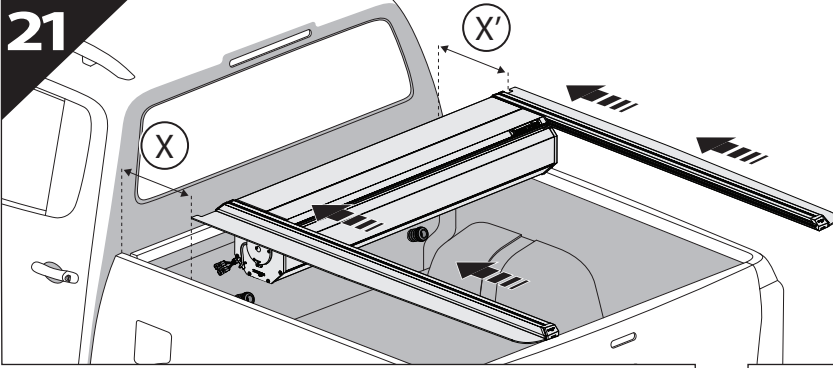

CAUTION	
Basic+E-KIT Version	
E-KIT MANUAL	
M2 ✓ 	M1 ✗