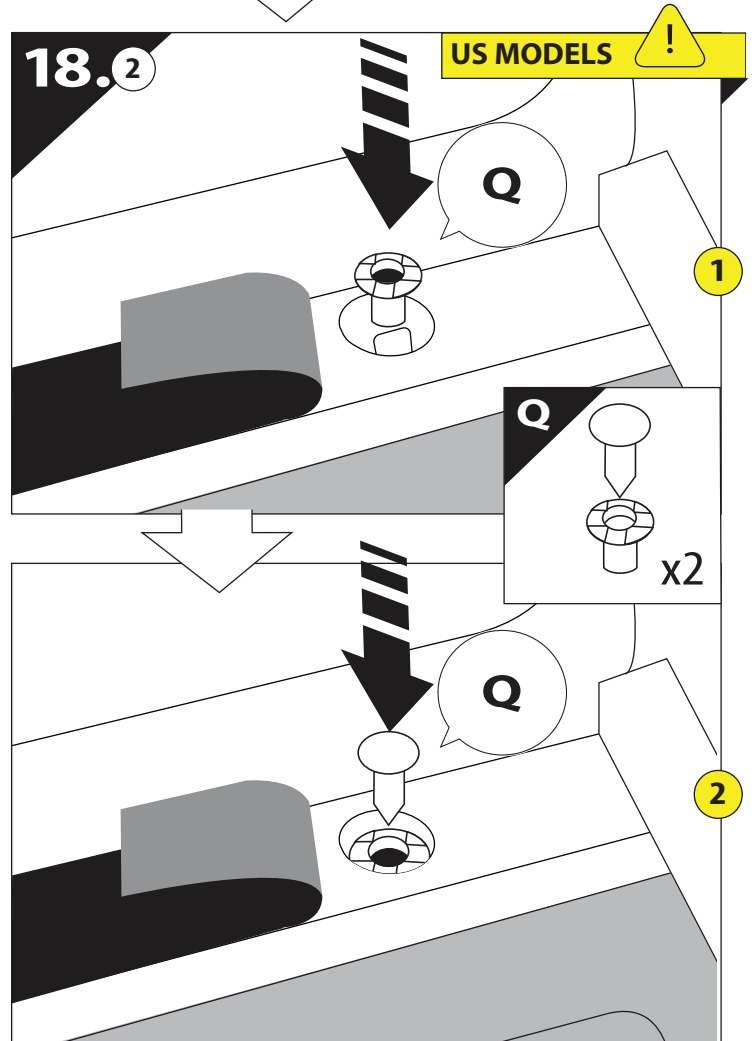

BOTTOM VIEW

DRIVER'S LEFT SIDE

PASSENGER'S RIGHT SIDE

	CAR		TESSERA ROLL+
BEAM		↔	
LICENCE PLATE 2 PIN LIGHT CONNECTOR			
STOP		↔	
TAILGATE CONNECTOR			

15

CAUTION: XL, XLT, TREMOR

16

H

I

x2

T30

	CAR		TESSERA ROLL+
BEAM	C	↔	
STOP	B	↔	

17

18. 5

L3

CAUTION	
Basic+E-KIT Version	
E-KIT MANUAL	
M2 ✓ 	M1 ✗