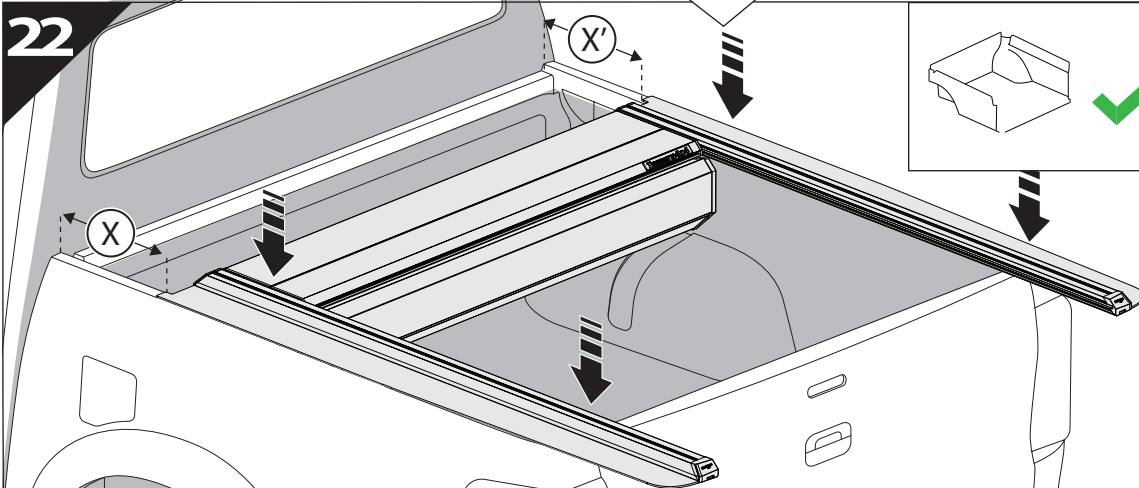

CAUTION	
Basic+E-KIT Version	
E-KIT MANUAL	
M2 ✓ 	M1 ✗