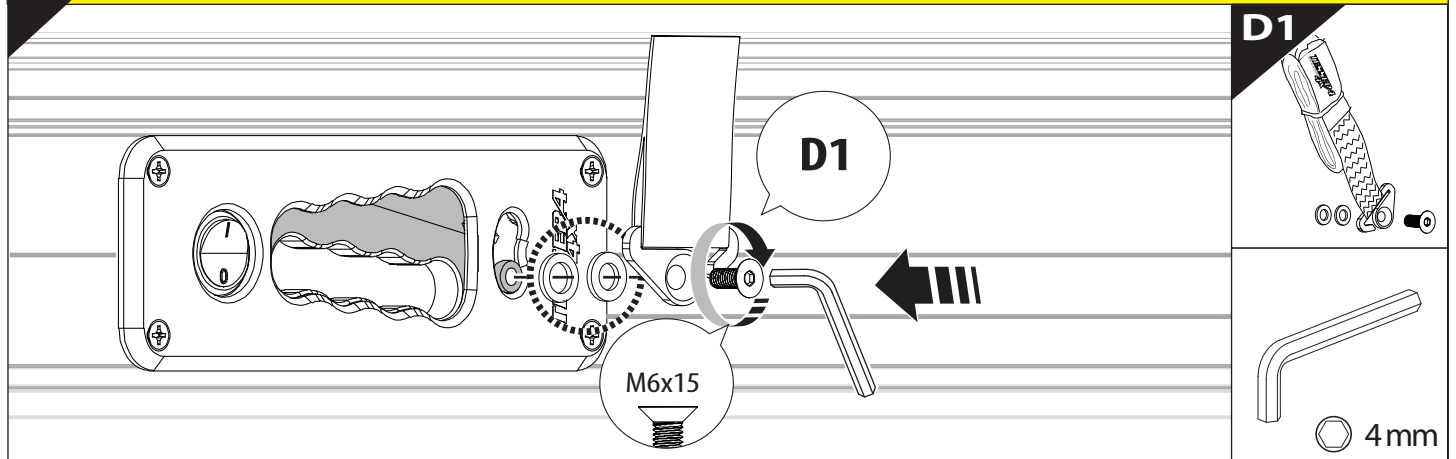

x1

B

A

KITS

L

3

4

6.1 **CAUTION** Basic Version ✓ & Basic+S-KIT Version ✓

12 Only to be installed by authorized personnel

13

14

CAUTION: LIMITED, WILDTRAK, WILDTRAK X, PLATINUM

14.1

LICENCE PLATE CONNECTOR

TAILGATE CONNECTOR

14.2

BOTTOM VIEW

DRIVER'S LEFT SIDE

PASSENGER'S RIGHT SIDE

	CAR		TESSERA ROLL+
BEAM		↔	
LICENCE PLATE 2 PIN LIGHT CONNECTOR			
STOP		↔	
TAILGATE CONNECTOR			

15

CAUTION: XL, XLT, TREMOR

16

H