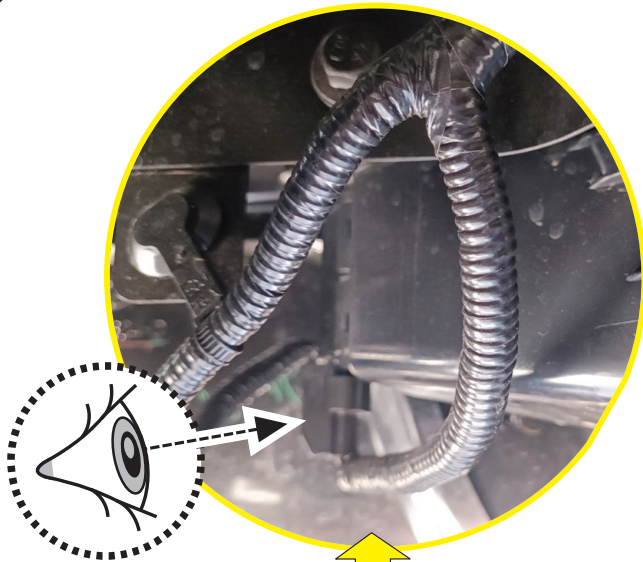

12 Only to be installed by authorized personnel

13

14

CAUTION: LIMITED, WILDTRAK, WILDTRAK X, PLATINUM

14.1

LICENCE PLATE CONNECTOR

TAILGATE CONNECTOR

14.2

BOTTOM VIEW

DRIVER'S LEFT SIDE

PASSENGER'S RIGHT SIDE

	CAR		TESSERA ROLL+
BEAM		↔	
LICENCE PLATE 2 PIN LIGHT CONNECTOR			
STOP		↔	
TAILGATE CONNECTOR			

15

CAUTION: XL, XLT, TREMOR

16

H