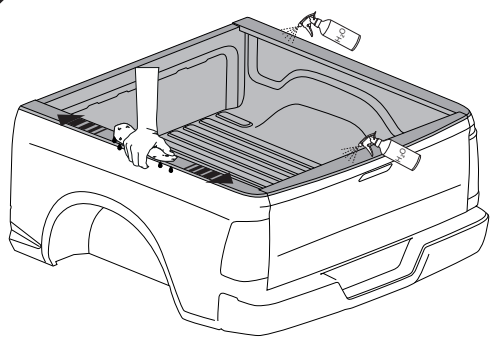

15

CAUTION: XL, XLT, TREMOR

16

H

I

x2

T30

	CAR		TESSERA ROLL+
BEAM	C	↔	
STOP	B	↔	

17