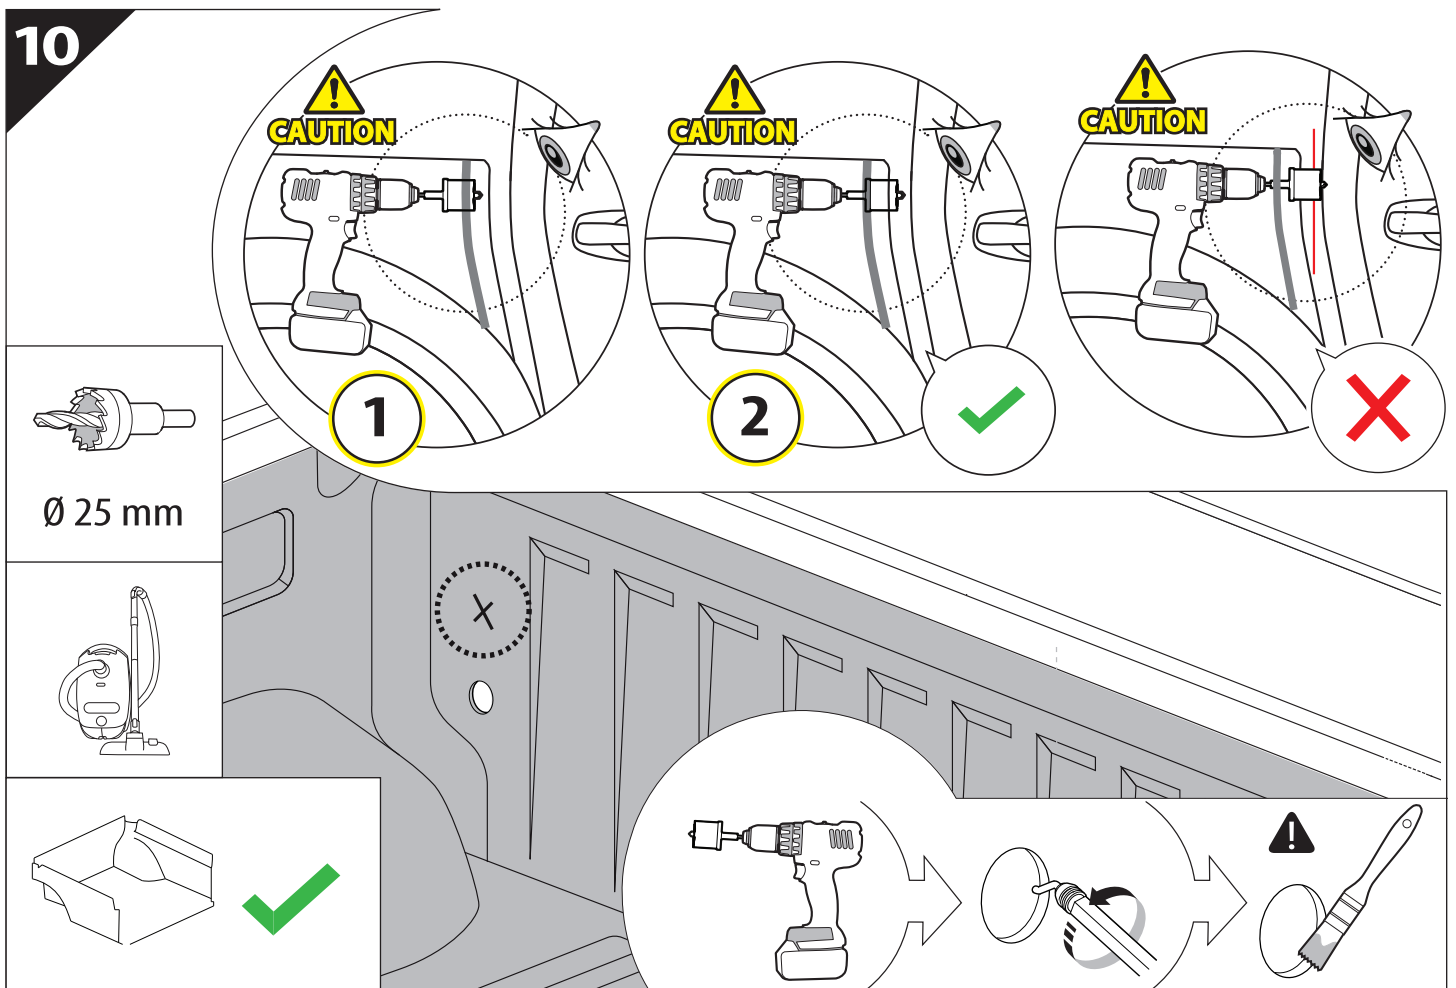

12 Only to be installed by authorized personnel

13

14

CAUTION: LIMITED, WILDTRAK, WILDTRAK X, PLATINUM

14.1

LICENCE PLATE CONNECTOR

TAILGATE CONNECTOR

14.2

BOTTOM VIEW

DRIVER'S LEFT SIDE

PASSENGER'S RIGHT SIDE

	CAR		TESSERA ROLL+
BEAM		↔	
LICENCE PLATE 2 PIN LIGHT CONNECTOR			
STOP		↔	
TAILGATE CONNECTOR			

15

CAUTION: XL, XLT, TREMOR

16

H