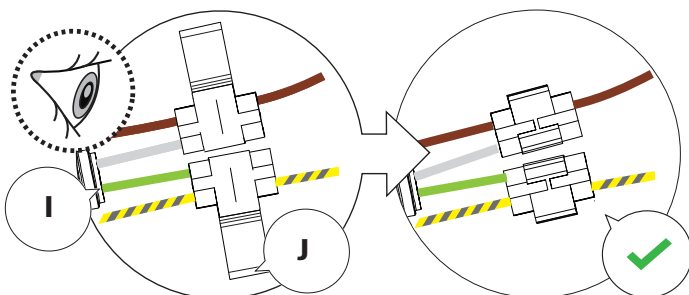

12 Only to be installed by authorized personnel

13

14

CAUTION: LIMITED, WILDTRAK, WILDTRAK X, PLATINUM

14.1

LICENCE PLATE CONNECTOR

TAILGATE CONNECTOR

14.2

BOTTOM VIEW

DRIVER'S LEFT SIDE

PASSENGER'S RIGHT SIDE

	CAR		TESSERA ROLL+
BEAM		↔	
LICENCE PLATE 2 PIN LIGHT CONNECTOR			
STOP		↔	
TAILGATE CONNECTOR			

15

CAUTION: XL, XLT, TREMOR

16

H