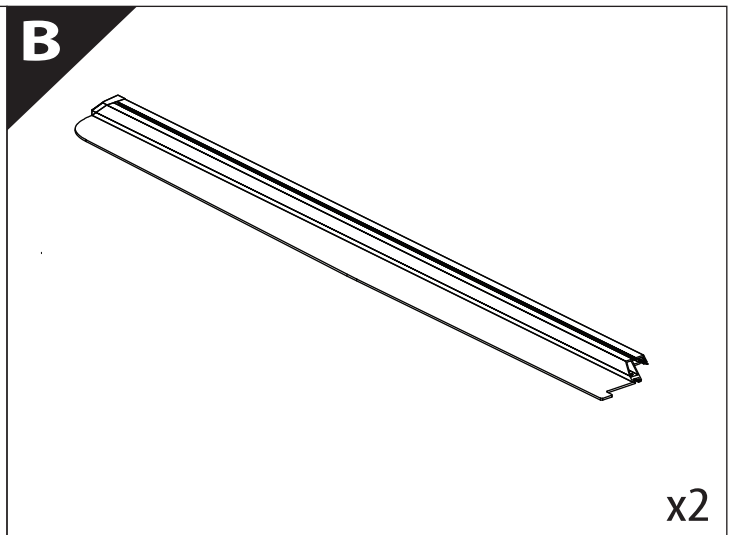

Installation Manual

PART NUMBER(S)	Model Year
TESS 14060 ROLL	FORD RANGER 2023+ (P 703) (no c-channels)
TESS 14070 ROLL	
Cab(s)	Installation Time / Weight
Double Cab & Space cab	40-60 minutes / 53-57 kg