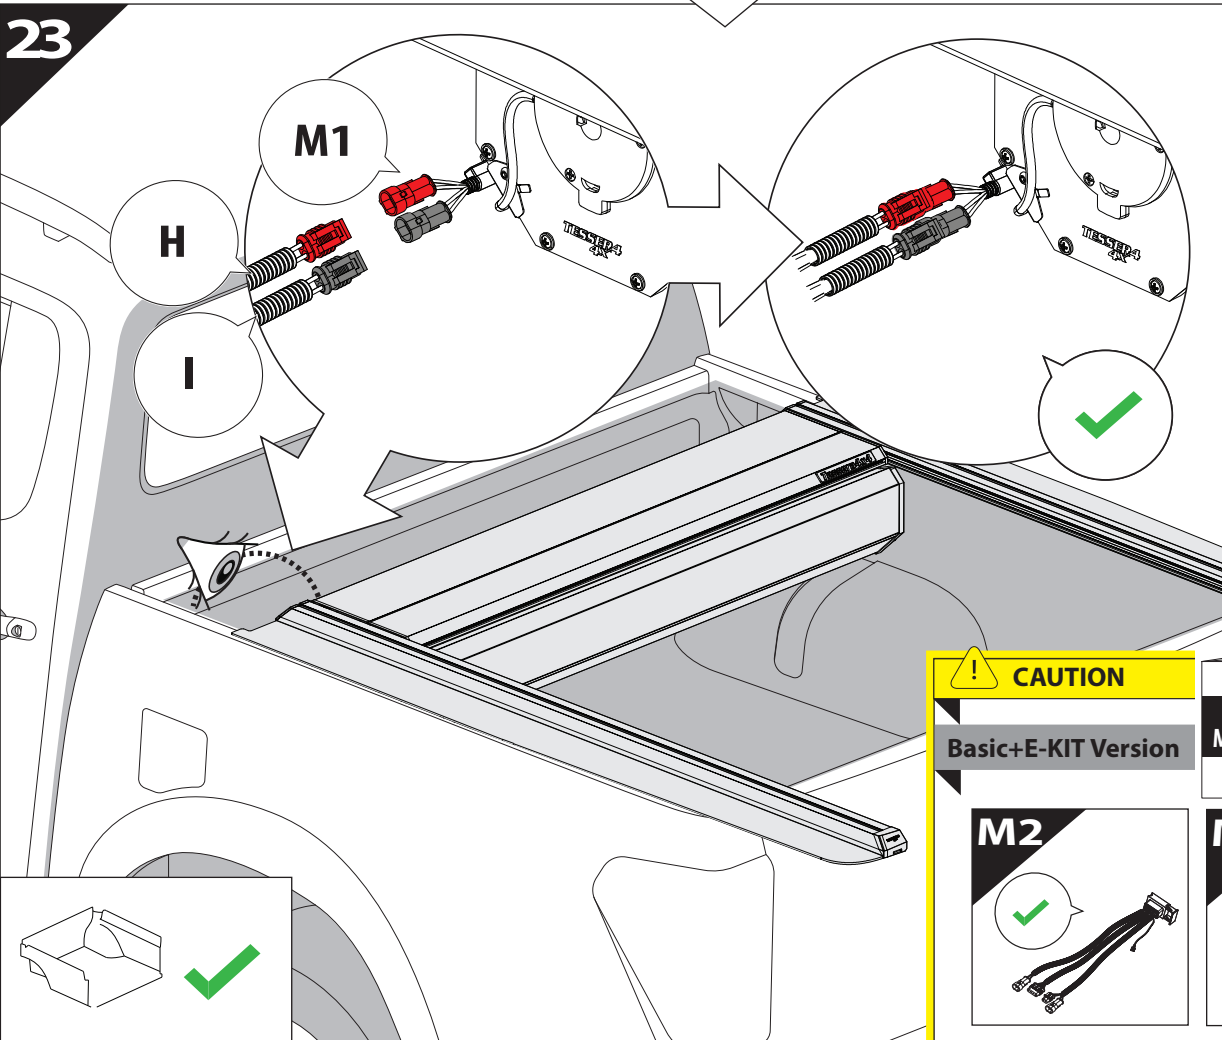

BOTTOM VIEW

DRIVER'S LEFT SIDE

PASSENGER'S RIGHT SIDE

	CAR		TESSERA ROLL+
BEAM		↔	
LICENCE PLATE 2 PIN LIGHT CONNECTOR			
STOP		↔	
TAILGATE CONNECTOR			

15

CAUTION: XL, XLT, TREMOR

16

H

I

x2

T30

	CAR		TESSERA ROLL+
BEAM	C	↔	
STOP	B	↔	

17

18. 5

L3

CAUTION	
Basic+E-KIT Version	
E-KIT MANUAL	
M2 ✓ 	M1 ✗