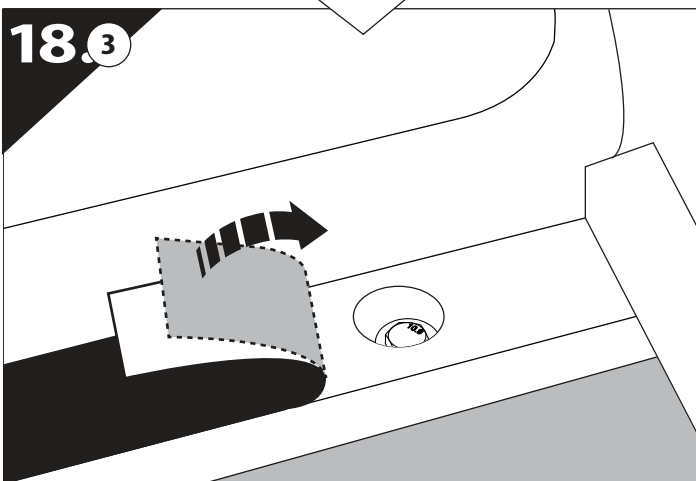

BOTTOM VIEW

DRIVER'S LEFT SIDE

PASSENGER'S RIGHT SIDE

	CAR		TESSERA ROLL+
BEAM		↔	
LICENCE PLATE 2 PIN LIGHT CONNECTOR			
STOP		↔	
TAILGATE CONNECTOR			

15

CAUTION: XL, XLT, TREMOR

16

H

I

x2

T30

	CAR		TESSERA ROLL+
BEAM	C	↔	
STOP	B	↔	

17

18. 5

L3

CAUTION	
Basic+E-KIT Version	
E-KIT MANUAL	
M2 ✓ 	M1 ✗