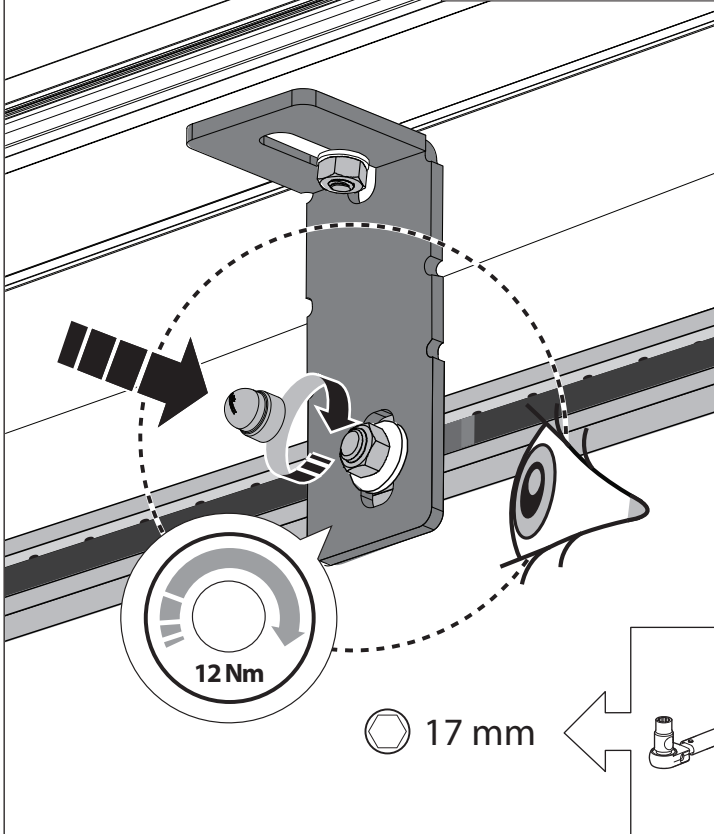

22

H

23

CAUTION !

CAUTION !