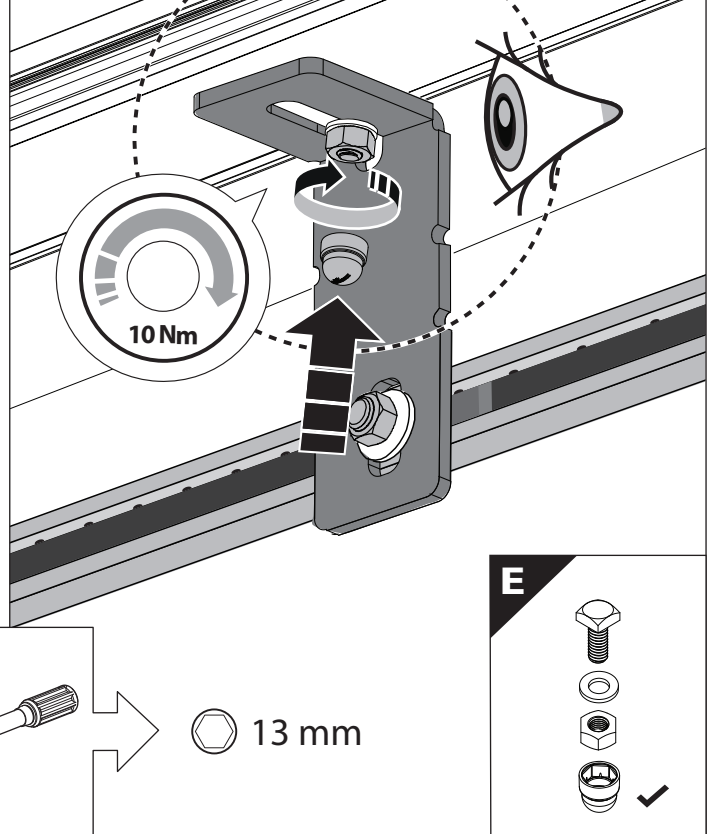

22

H

23

CAUTION !

CAUTION !