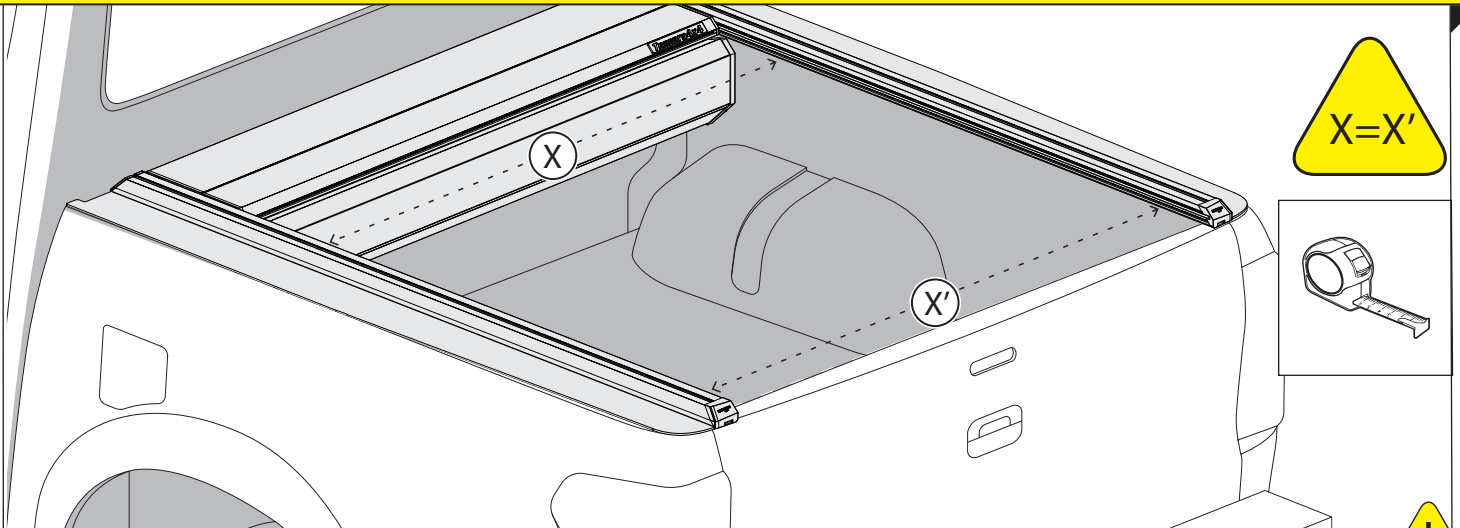

22

H

23

CAUTION !

CAUTION !