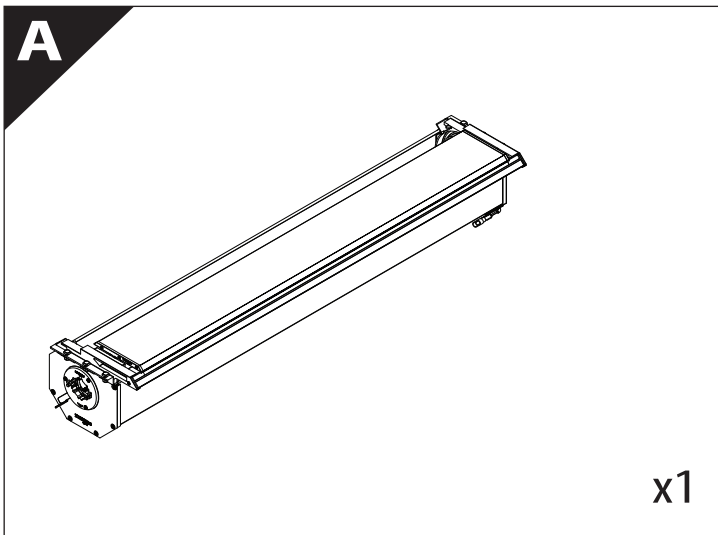

Installation Manual

PART NUMBER(S)	Model Year
TESS 15060 SE	FORD RANGER 2023+ (P 703) (with c-channels)
TESS 15070 SE	
Cab(s)	Installation Time / Weight
Double Cab & Space cab	40-60 minutes / 53-57 kg

Ø 25 mm