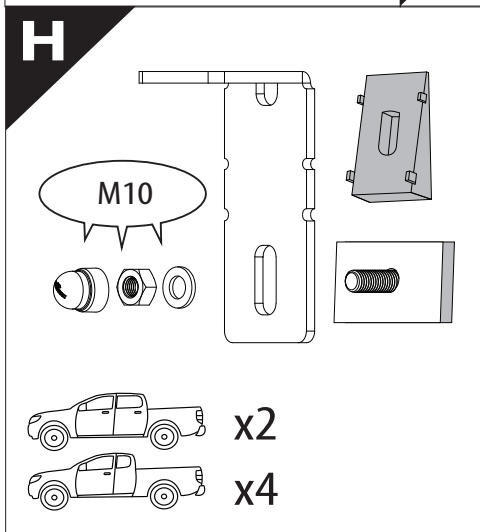

Installation Manual

PART NUMBER(S)	Model Year
TESS 15060 SE	FORD RANGER 2023+ (P 703) (with c-channels)
TESS 15070 SE	
Cab(s)	Installation Time / Weight
Double Cab & Space cab	40-60 minutes / 53-57 kg

Ø 25 mm

4 mm

1 - 25 Nm

13, 17 mm

T40

x1

B

A

KITS