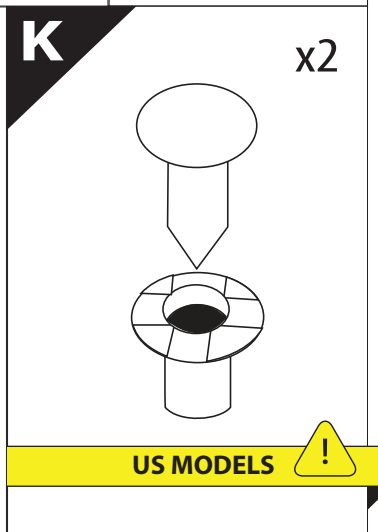

Installation Manual

PART NUMBER(S)	Model Year
TESS 15060 SE	FORD RANGER 2023+ (P 703) (with c-channels)
TESS 15070 SE	
Cab(s)	Installation Time / Weight
Double Cab & Space cab	40-60 minutes / 53-57 kg

Ø 25 mm