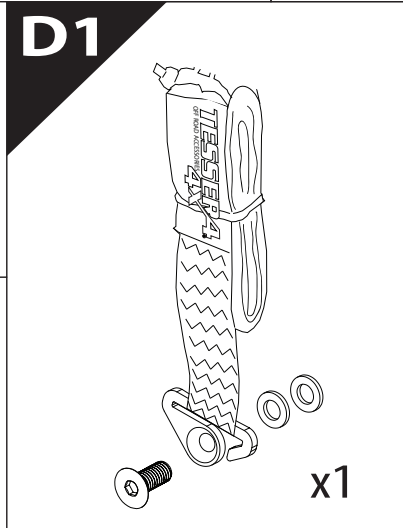

Installation Manual

PART NUMBER(S)	Model Year
TESS 15060 SE	FORD RANGER 2023+ (P 703) (with c-channels)
TESS 15070 SE	
Cab(s)	Installation Time / Weight
Double Cab & Space cab	40-60 minutes / 53-57 kg

Ø 25 mm

4 mm

1 - 25 Nm

13, 17 mm

T40

x1

B

A

KITS