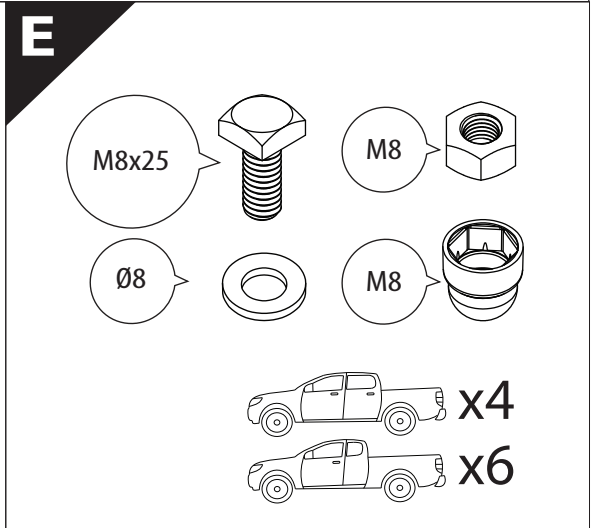

Installation Manual

PART NUMBER(S)	Model Year
TESS 15060 SE	FORD RANGER 2023+ (P 703) (with c-channels)
TESS 15070 SE	
Cab(s)	Installation Time / Weight
Double Cab & Space cab	40-60 minutes / 53-57 kg

Ø 25 mm

4 mm

1 - 25 Nm

13, 17 mm

T40

x1

B

A

KITS