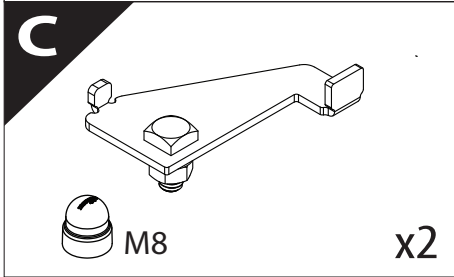

Installation Manual

PART NUMBER(S)	Model Year
TESS 15060 SE	FORD RANGER 2023+ (P 703) (with c-channels)
TESS 15070 SE	
Cab(s)	Installation Time / Weight
Double Cab & Space cab	40-60 minutes / 53-57 kg

Ø 25 mm