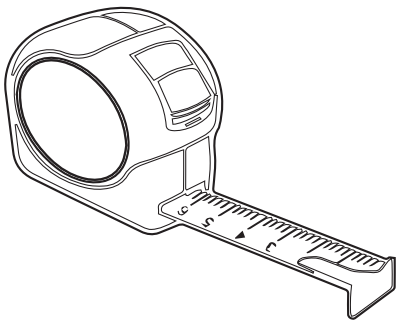

Installation Manual

PART NUMBER(S)	Model Year
TESS 15060 SE	FORD RANGER 2023+ (P 703) (with c-channels)
TESS 15070 SE	
Cab(s)	Installation Time / Weight
Double Cab & Space cab	40-60 minutes / 53-57 kg

Ø 25 mm

4 mm

1 - 25 Nm

13, 17 mm

T40

x1

B

A

KITS