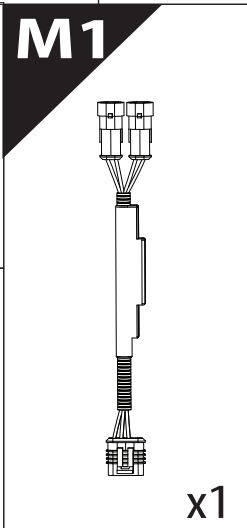

Installation Manual

PART NUMBER(S)	Model Year
TESS 1401 ROLL+ ADAPT 006	VW Amarok WITH OEM ROLL BAR 2010-2021
Cab(s)	Installation Time / Weight
Double Cab	40-60 minutes / 53-57 kg

Ø 25 mm / Ø 40 mm

+

4, 5, 6 mm

T 30

1 - 25 Nm

10, 12, 13, 17 mm

ACETONE

H₂O

ANTI-RUST

INSTALLATION MANUAL

OWNERS MANUAL