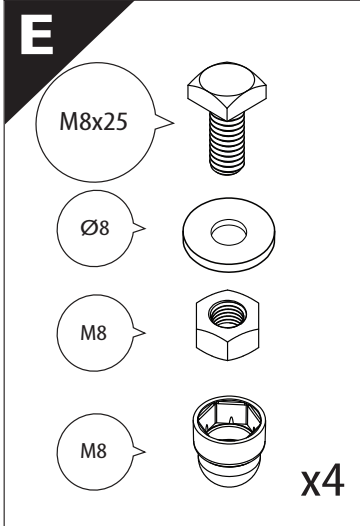

Installation Manual

PART NUMBER(S)	Model Year
TESS 1401 ROLL+ ADAPT 006	VW Amarok WITH OEM ROLL BAR 2010-2021
Cab(s)	Installation Time / Weight
Double Cab	40-60 minutes / 53-57 kg

Ø 25 mm / Ø 40 mm

+

4, 5, 6 mm

T 30

1 - 25 Nm

10, 12, 13, 17 mm

ACETONE

H₂O

ANTI-RUST

INSTALLATION MANUAL

OWNERS MANUAL