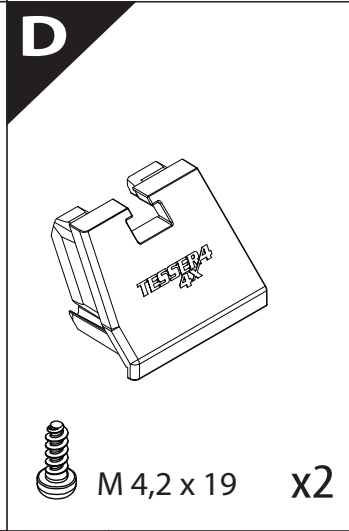

Installation Manual

PART NUMBER(S)	Model Year
TESS 1401 ROLL+ ADAPT 006	VW Amarok WITH OEM ROLL BAR 2010-2021
Cab(s)	Installation Time / Weight
Double Cab	40-60 minutes / 53-57 kg

Ø 25 mm / Ø 40 mm

+

4, 5, 6 mm

T 30

1 - 25 Nm

10, 12, 13, 17 mm

ACETONE

H₂O

ANTI-RUST

INSTALLATION MANUAL

OWNERS MANUAL