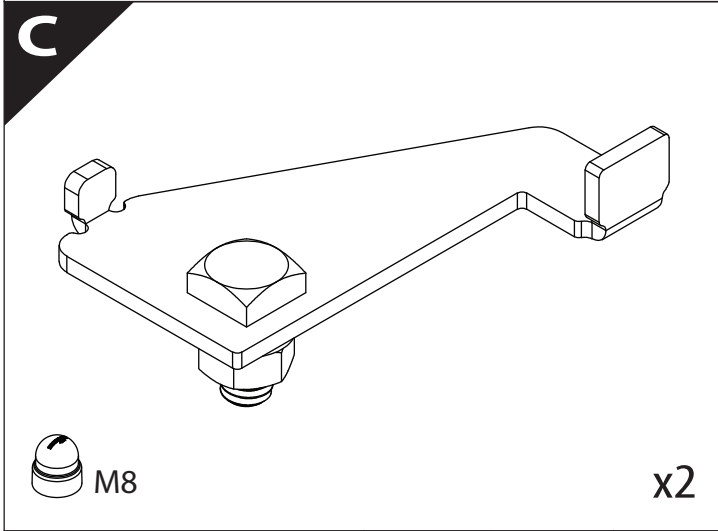

Installation Manual

PART NUMBER(S)	Model Year
TESS 1401 ROLL+ ADAPT 006	VW Amarok WITH OEM ROLL BAR 2010-2021
Cab(s)	Installation Time / Weight
Double Cab	40-60 minutes / 53-57 kg

Ø 25 mm / Ø 40 mm

+

4, 5, 6 mm

T 30

1 - 25 Nm

10, 12, 13, 17 mm

ACETONE

H₂O

ANTI-RUST

INSTALLATION MANUAL

OWNERS MANUAL