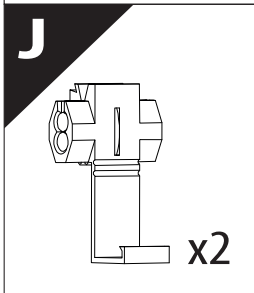

Installation Manual

PART NUMBER(S)	Model Year
TESS 1401 ROLL+ ADAPT 006	VW Amarok WITH OEM ROLL BAR 2010-2021
Cab(s)	Installation Time / Weight
Double Cab	40-60 minutes / 53-57 kg

Ø 25 mm / Ø 40 mm

+

4, 5, 6 mm

T 30

1 - 25 Nm

10, 12, 13, 17 mm

ACETONE

H₂O

ANTI-RUST

INSTALLATION MANUAL

OWNERS MANUAL