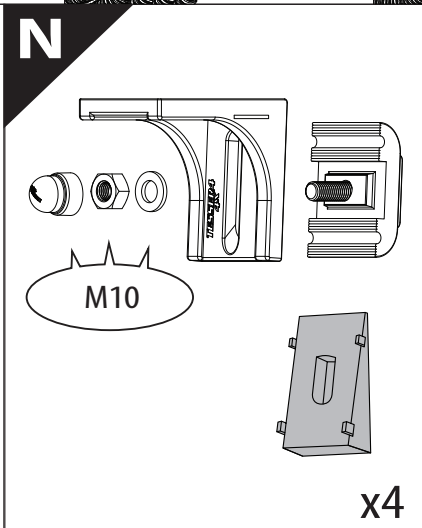

Installation Manual

PART NUMBER(S)	Model Year
TESS 1401 ROLL+ ADAPT 006	VW Amarok WITH OEM ROLL BAR 2010-2021
Cab(s)	Installation Time / Weight
Double Cab	40-60 minutes / 53-57 kg

Ø 25 mm / Ø 40 mm

+

4, 5, 6 mm

T 30

1 - 25 Nm

10, 12, 13, 17 mm

ACETONE

H₂O

ANTI-RUST

INSTALLATION MANUAL

OWNERS MANUAL