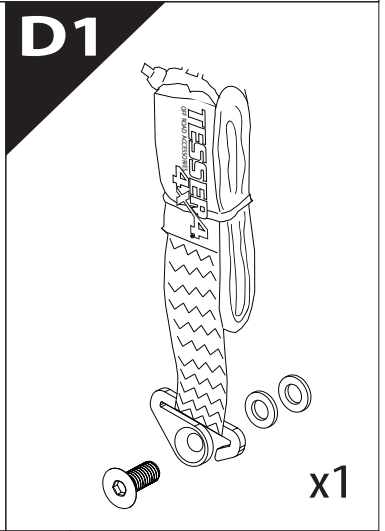

Installation Manual

PART NUMBER(S)	Model Year
TESS 1401 ROLL+ ADAPT 006	VW Amarok WITH OEM ROLL BAR 2010-2021
Cab(s)	Installation Time / Weight
Double Cab	40-60 minutes / 53-57 kg

Ø 25 mm / Ø 40 mm

+

4, 5, 6 mm

T 30

1 - 25 Nm

10, 12, 13, 17 mm

ACETONE

H₂O

ANTI-RUST

INSTALLATION MANUAL

OWNERS MANUAL