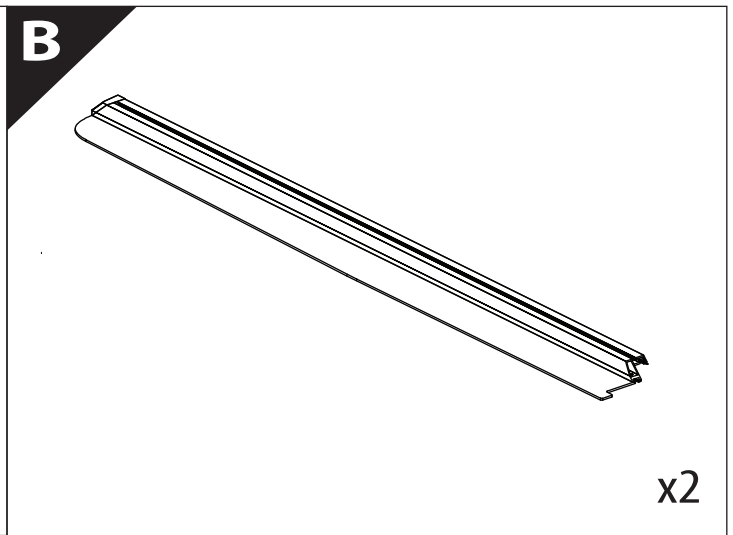

Installation Manual

PART NUMBER(S)	Model Year
TESS 1401 ROLL+ ADAPT 006	VW Amarok WITH OEM ROLL BAR 2010-2021
Cab(s)	Installation Time / Weight
Double Cab	40-60 minutes / 53-57 kg

Ø 25 mm / Ø 40 mm

+

4, 5, 6 mm

T 30

1 - 25 Nm

10, 12, 13, 17 mm

ACETONE

H₂O

ANTI-RUST

INSTALLATION MANUAL

OWNERS MANUAL