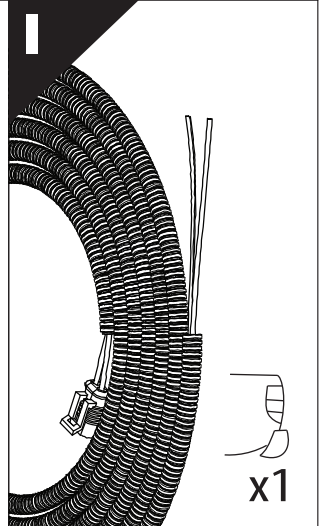

Installation Manual

PART NUMBER(S)	Model Year
TESS 1401 ROLL+ ADAPT 006	VW Amarok WITH OEM ROLL BAR 2010-2021
Cab(s)	Installation Time / Weight
Double Cab	40-60 minutes / 53-57 kg

Ø 25 mm / Ø 40 mm

+

4, 5, 6 mm

T 30

1 - 25 Nm

10, 12, 13, 17 mm

ACETONE

H₂O

ANTI-RUST

INSTALLATION MANUAL

OWNERS MANUAL