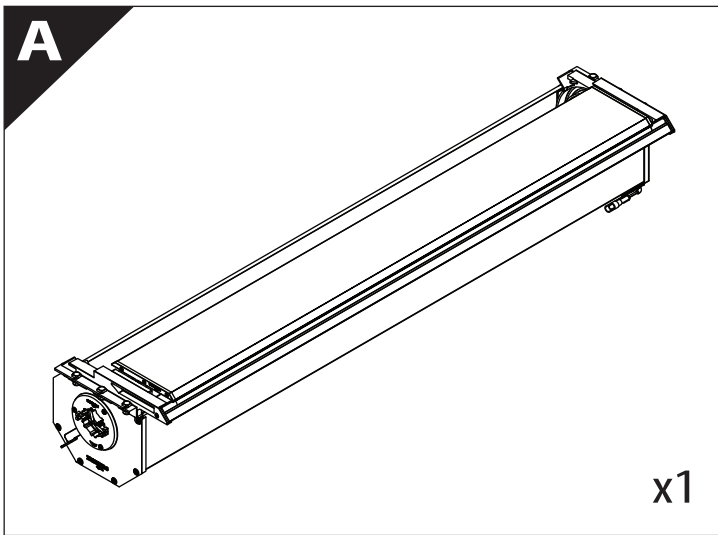

Installation Manual

PART NUMBER(S)	Model Year
TESS 1401 ROLL+ ADAPT 006	VW Amarok WITH OEM ROLL BAR 2010-2021
Cab(s)	Installation Time / Weight
Double Cab	40-60 minutes / 53-57 kg

Ø 25 mm / Ø 40 mm

+

4, 5, 6 mm