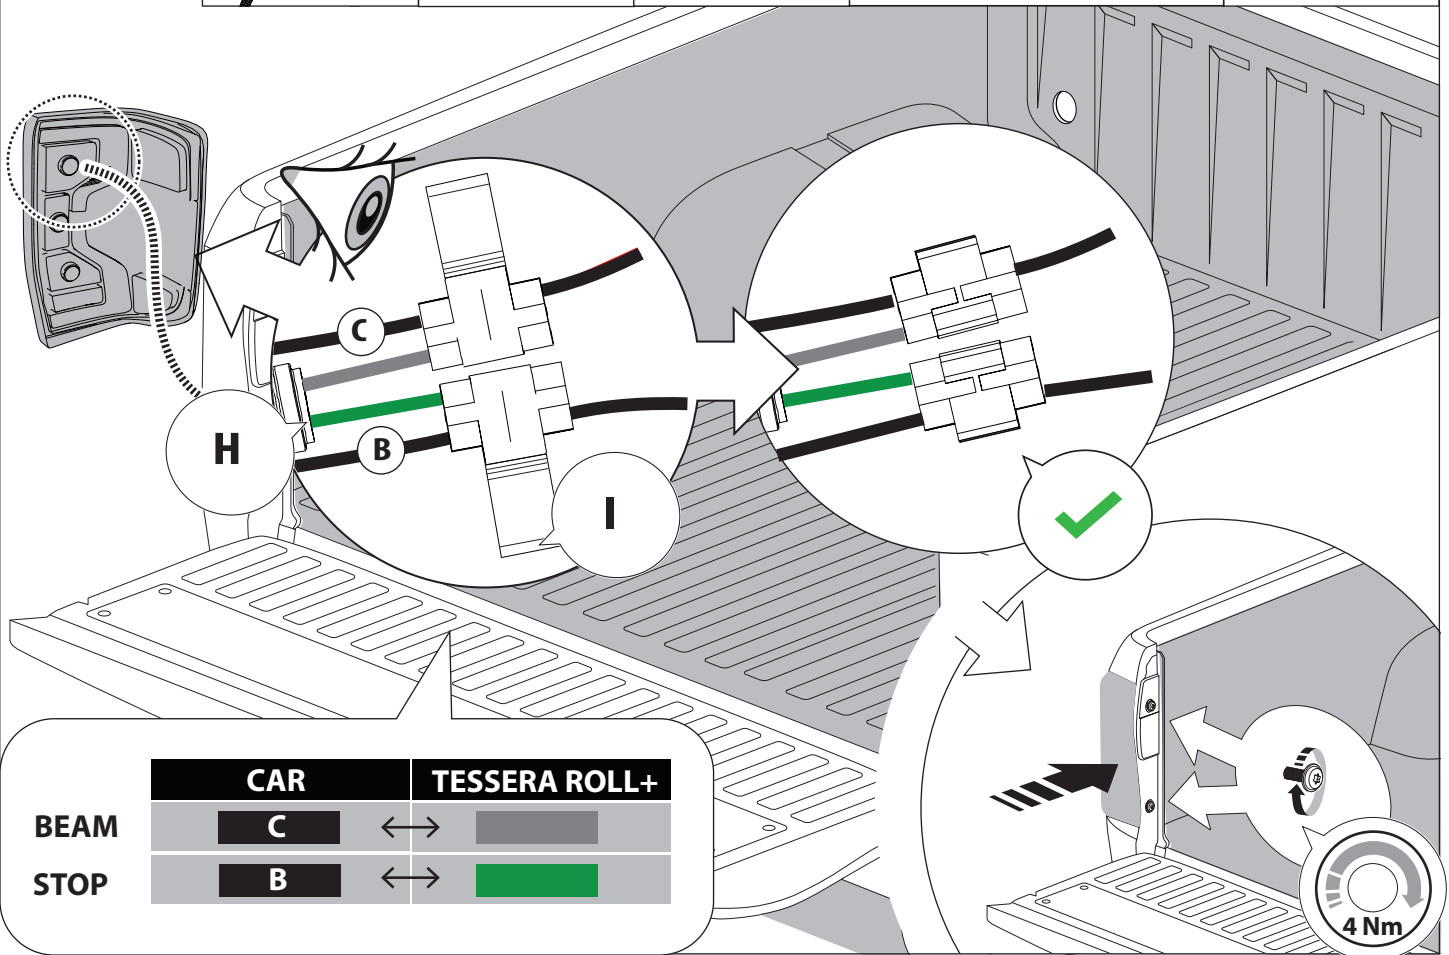

! CAUTION: LIMITED, WILDTRAK, WILDTRAK X, PLATINUM

14.1

LICENCE PLATE CONNECTOR

TAILGATE CONNECTOR

14.2

BOTTOM VIEW

DRIVER'S LEFT SIDE

PASSENGER'S RIGHT SIDE

	CAR		TESSERA ROLL+
BEAM		↔	
LICENCE PLATE 2 PIN LIGHT CONNECTOR			
STOP		↔	
TAILGATE CONNECTOR			

15

CAUTION: XL, XLT, TREMOR

16

H

I

	CAR		TESSERA ROLL+
BEAM	C	↔	■
STOP	B	↔	■

17