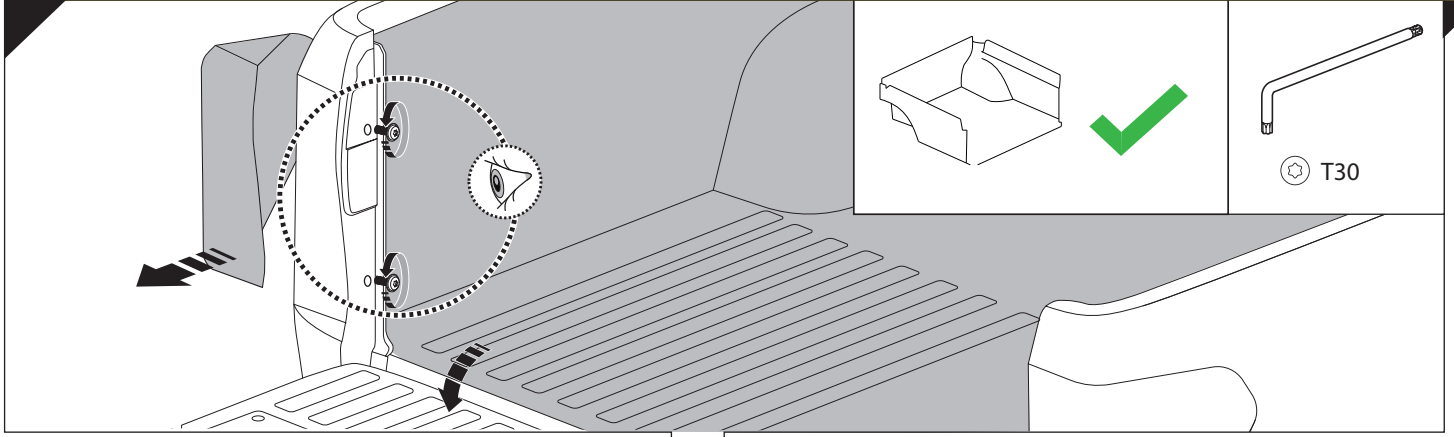

15

CAUTION: XL, XLT, TREMOR

16

H

I