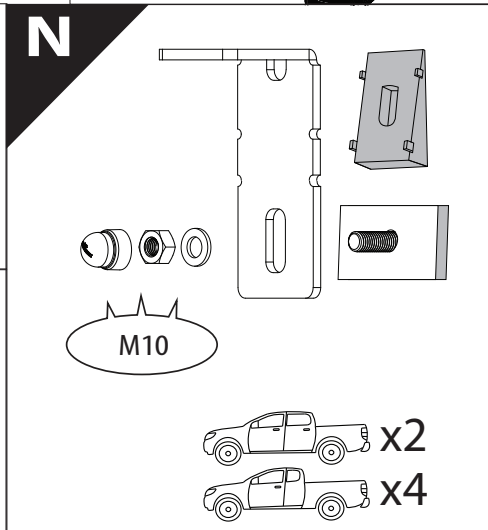

Installation Manual

PART NUMBER(S)	Model Year
TESS 14060 ROLL	FORD RANGER 2023+ (P 703) (with c-channels)
TESS 14070 ROLL	
Cab(s)	Installation Time / Weight
Double Cab & Space cab	40-60 minutes / 53-57 kg

Q

x2

US MODELS

Ø 25 mm

4 mm

1 - 25 Nm

10, 12, 13, 17 mm

ACETONE