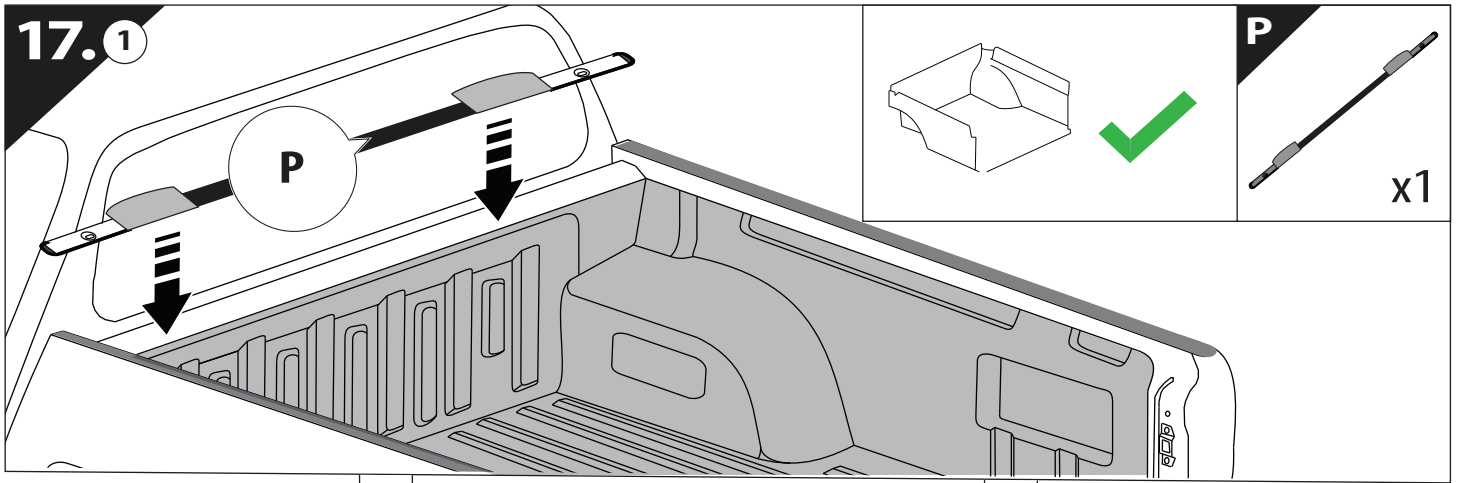

	CAR		TESSERA ROLL+
BEAM		↔	
LICENCE PLATE 2 PIN LIGHT CONNECTOR			
STOP		↔	
TAILGATE CONNECTOR			

15

CAUTION: XL, XLT, TREMOR

16

H

I

	CAR		TESSERA ROLL+
BEAM	C	↔	■
STOP	B	↔	■

17