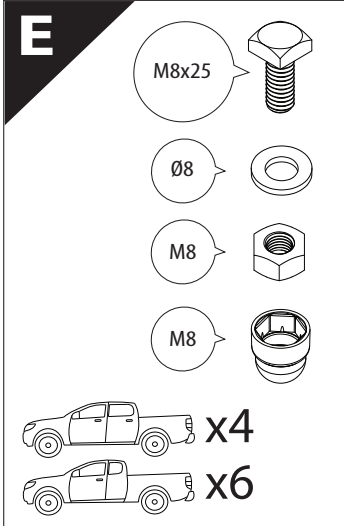

Installation Manual

PART NUMBER(S)	Model Year
TESS 14060 ROLL	FORD RANGER 2023+ (P 703) (with c-channels)
TESS 14070 ROLL	
Cab(s)	Installation Time / Weight
Double Cab & Space cab	40-60 minutes / 53-57 kg

Q

x2

US MODELS

Ø 25 mm

4 mm

1 - 25 Nm

10, 12, 13, 17 mm

ACETONE