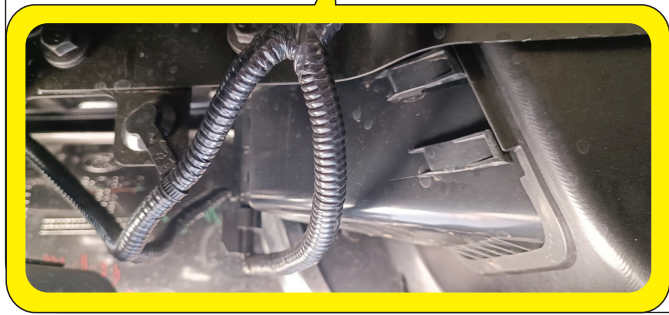

! CAUTION: LIMITED, WILDTRAK, WILDTRAK X, PLATINUM

14.1

LICENCE PLATE CONNECTOR

TAILGATE CONNECTOR

14.2

BOTTOM VIEW

DRIVER'S LEFT SIDE

PASSENGER'S RIGHT SIDE