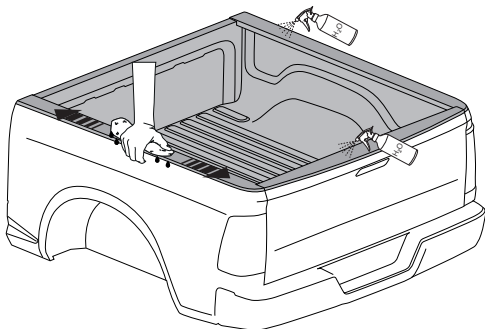

! CAUTION: LIMITED, WILDTRAK, WILDTRAK X, PLATINUM

14.1

LICENCE PLATE CONNECTOR

TAILGATE CONNECTOR

14.2

BOTTOM VIEW

DRIVER'S LEFT SIDE

PASSENGER'S RIGHT SIDE

	CAR		TESSERA ROLL+
BEAM		↔	
LICENCE PLATE 2 PIN LIGHT CONNECTOR			
STOP		↔	
TAILGATE CONNECTOR			

15

CAUTION: XL, XLT, TREMOR

16

H

I

	CAR		TESSERA ROLL+
BEAM	C	↔	■
STOP	B	↔	■

17