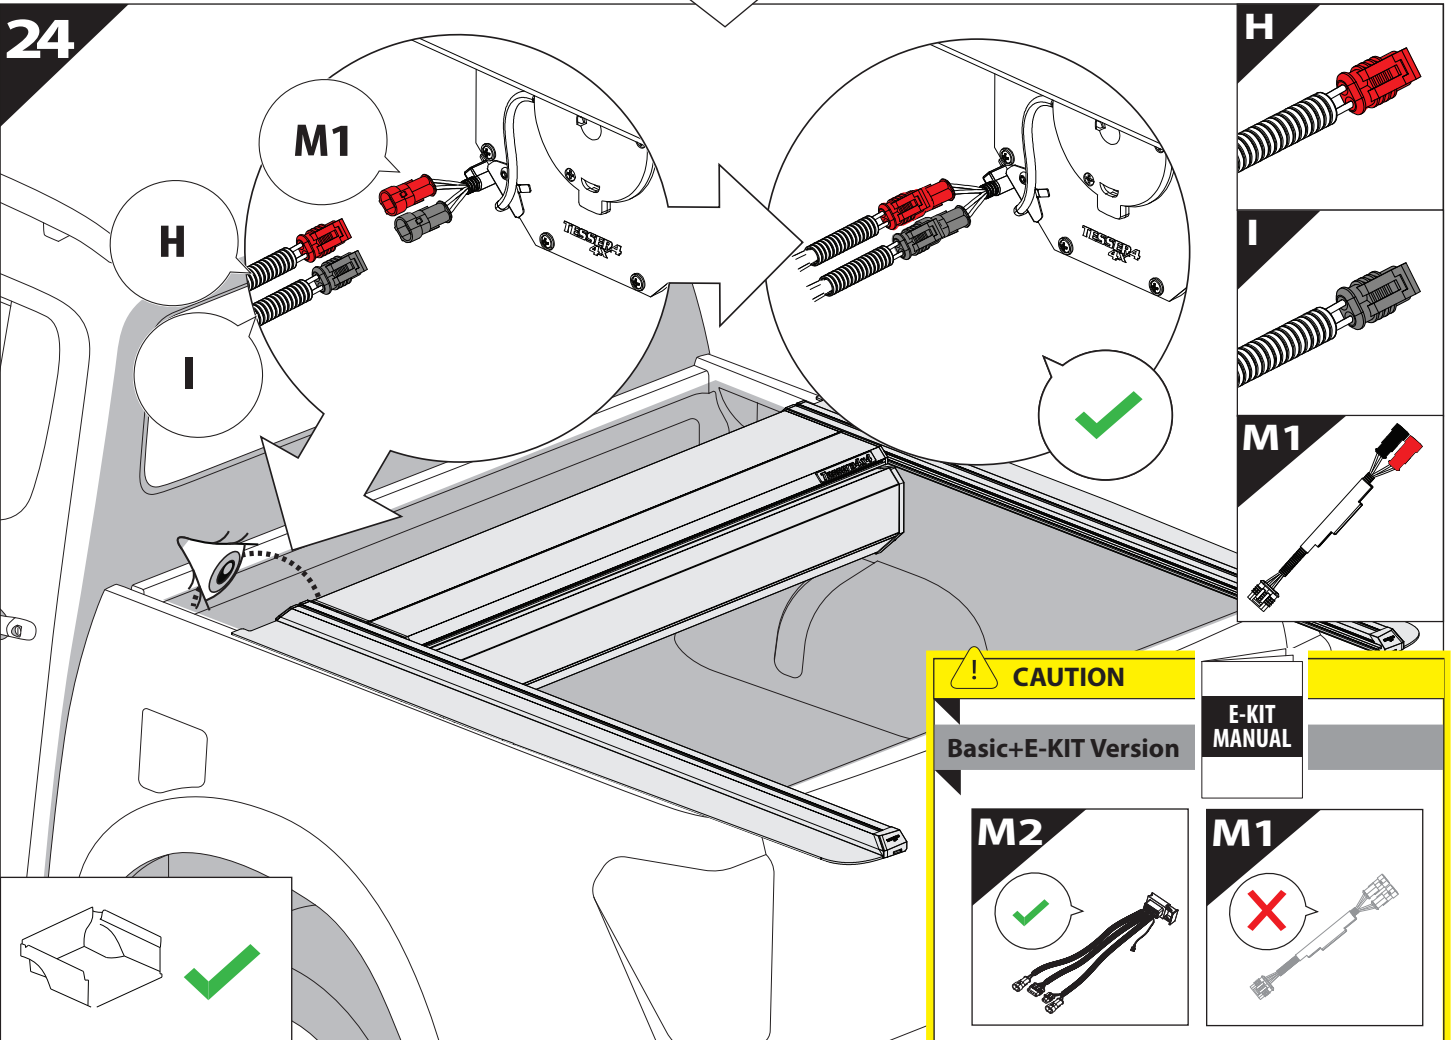

	CAR		TESSERA ROLL+
BEAM		↔	
LICENCE PLATE 2 PIN LIGHT CONNECTOR			
STOP		↔	
TAILGATE CONNECTOR			

15

CAUTION: XL, XLT, TREMOR

16

H

I

	CAR		TESSERA ROLL+
BEAM	C	↔	■
STOP	B	↔	■

17

18

22

23

24

CAUTION	
Basic+E-KIT Version	
E-KIT MANUAL	
M2 ✓ 	M1 ✗

25

26

27