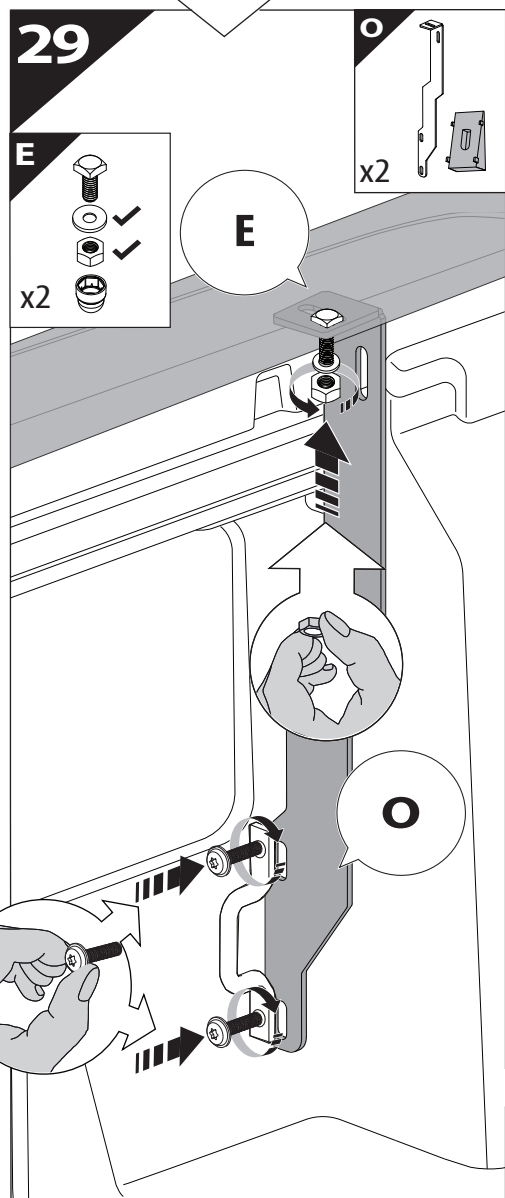

	CAR		TESSERA ROLL+
BEAM		↔	
LICENCE PLATE 2 PIN LIGHT CONNECTOR			
STOP		↔	
TAILGATE CONNECTOR			

15

CAUTION: XL, XLT, TREMOR

16

H

I

	CAR		TESSERA ROLL+
BEAM	C	↔	■
STOP	B	↔	■

17

18

22

23

24

CAUTION	
Basic+E-KIT Version	
E-KIT MANUAL	
M2 ✓ 	M1 ✗

25

26

27