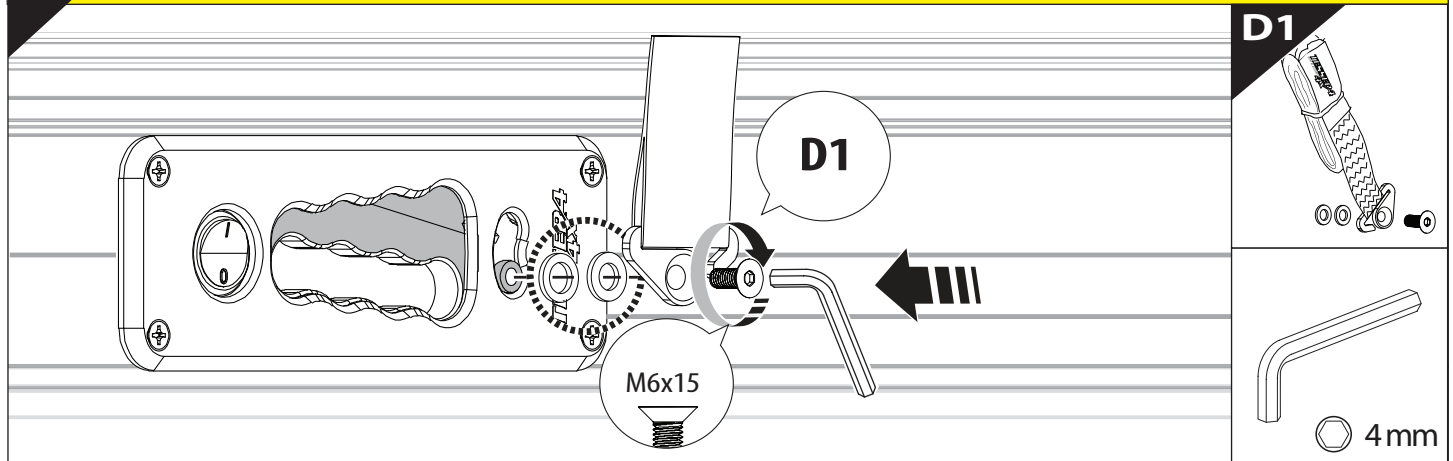

6.1 **CAUTION** Basic Version ✓ & Basic+S-KIT Version ✓