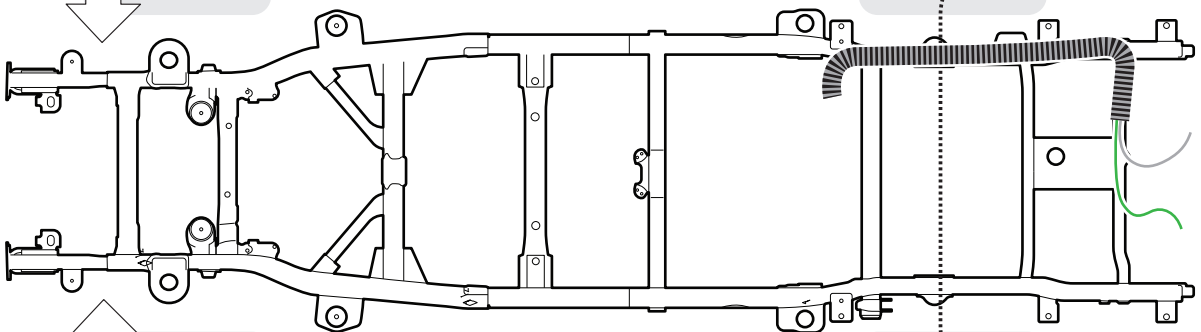

! CAUTION: LIMITED, WILDTRAK, WILDTRAK X, PLATINUM

14.1

LICENCE PLATE CONNECTOR

TAILGATE CONNECTOR

14.2

BOTTOM VIEW

DRIVER'S LEFT SIDE

PASSENGER'S RIGHT SIDE

	CAR		TESSERA ROLL+
BEAM		↔	
LICENCE PLATE 2 PIN LIGHT CONNECTOR			
STOP		↔	
TAILGATE CONNECTOR			

15

CAUTION: XL, XLT, TREMOR

16

H

I

	CAR		TESSERA ROLL+
BEAM	C	↔	■
STOP	B	↔	■

17