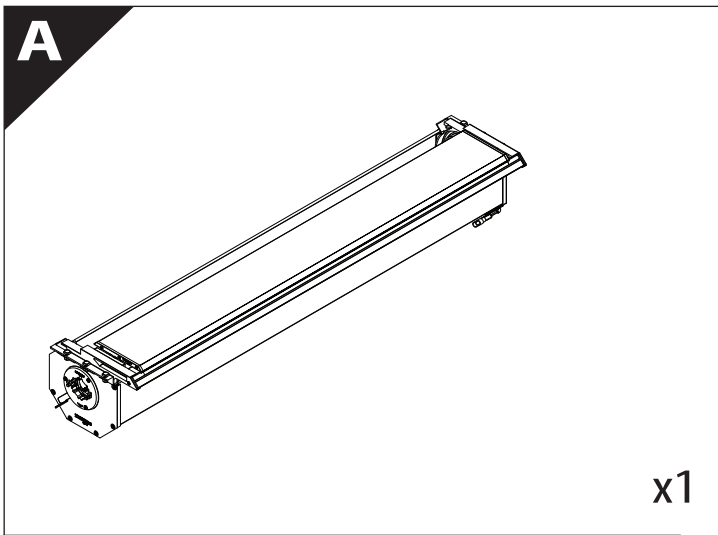

Installation Manual

PART NUMBER(S)	Model Year
TESS 14060 ROLL	FORD RANGER 2023+ (P 703) (with c-channels)
TESS 14070 ROLL	
Cab(s)	Installation Time / Weight
Double Cab & Space cab	40-60 minutes / 53-57 kg

Q

x2

US MODELS

Ø 25 mm

4 mm

1 - 25 Nm

10, 12, 13, 17 mm

ACETONE