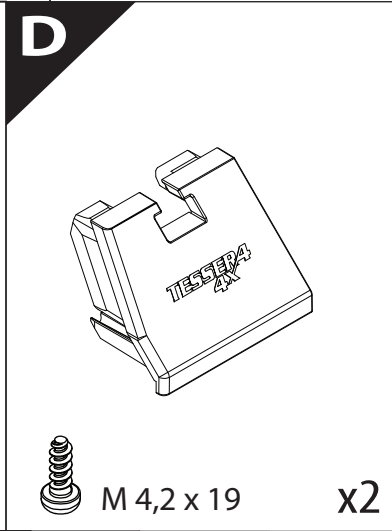

Installation Manual

PART NUMBER(S)	Model Year
TESS 14060 ROLL	FORD RANGER 2023+ (P 703) (with c-channels)
TESS 14070 ROLL	
Cab(s)	Installation Time / Weight
Double Cab & Space cab	40-60 minutes / 53-57 kg

Q

x2

US MODELS

Ø 25 mm

4 mm

1 - 25 Nm

10, 12, 13, 17 mm

ACETONE