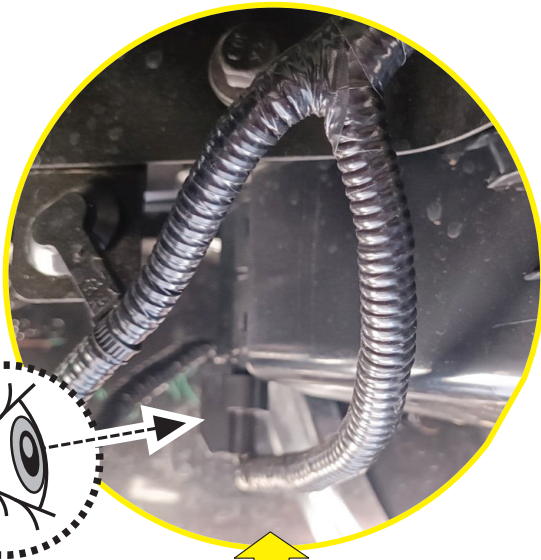

! CAUTION: LIMITED, WILDTRAK, WILDTRAK X, PLATINUM

14.1

LICENCE PLATE CONNECTOR

TAILGATE CONNECTOR

14.2

BOTTOM VIEW

DRIVER'S LEFT SIDE

PASSENGER'S RIGHT SIDE