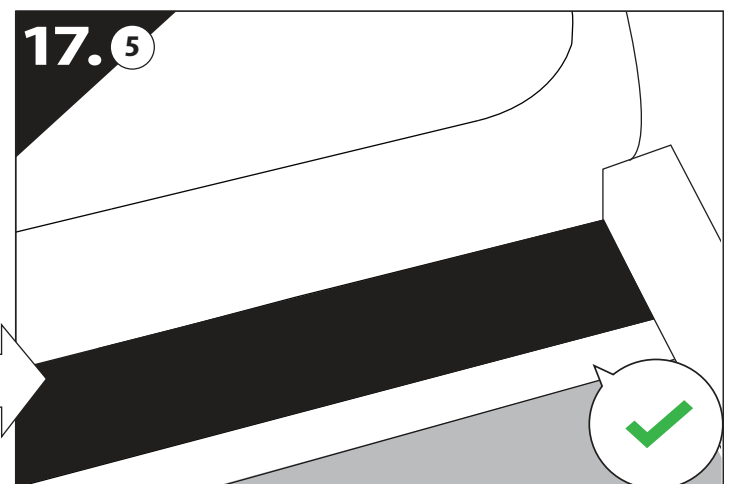

	CAR		TESSERA ROLL+
BEAM		↔	
LICENCE PLATE 2 PIN LIGHT CONNECTOR			
STOP		↔	
TAILGATE CONNECTOR			

15

CAUTION: XL, XLT, TREMOR

16

H

I

	CAR		TESSERA ROLL+
BEAM	C	↔	■
STOP	B	↔	■

17