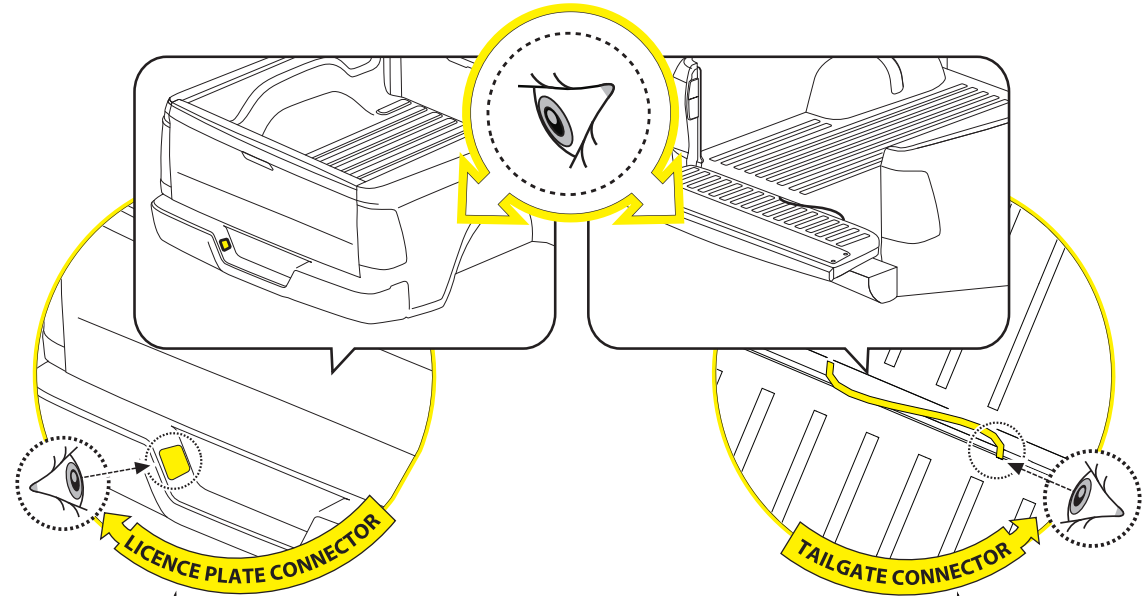

KITS

L

3

4

6.1 **CAUTION** Basic Version ✓ & Basic+S-KIT Version ✓

12 Only to be installed by authorized personnel

13

14

! CAUTION: LIMITED, WILDTRAK, WILDTRAK X, PLATINUM

14.1

LICENCE PLATE CONNECTOR

TAILGATE CONNECTOR

14.2

BOTTOM VIEW

DRIVER'S LEFT SIDE

PASSENGER'S RIGHT SIDE

	CAR		TESSERA ROLL+
BEAM		↔	
LICENCE PLATE 2 PIN LIGHT CONNECTOR			
STOP		↔	
TAILGATE CONNECTOR			

15

CAUTION: XL, XLT, TREMOR

16

H

I

	CAR		TESSERA ROLL+
BEAM	C	↔	■
STOP	B	↔	■

17