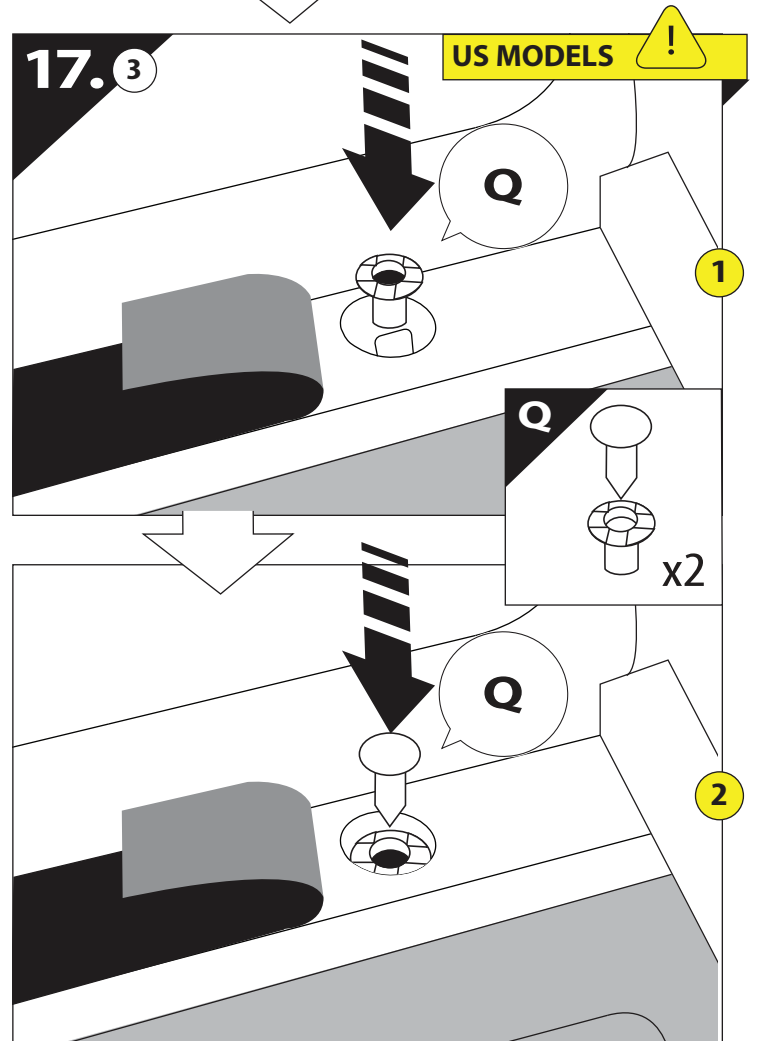

! CAUTION: LIMITED, WILDTRAK, WILDTRAK X, PLATINUM

14.1

LICENCE PLATE CONNECTOR

TAILGATE CONNECTOR

14.2

BOTTOM VIEW

DRIVER'S LEFT SIDE

PASSENGER'S RIGHT SIDE

	CAR		TESSERA ROLL+
BEAM		↔	
LICENCE PLATE 2 PIN LIGHT CONNECTOR			
STOP		↔	
TAILGATE CONNECTOR			

15

CAUTION: XL, XLT, TREMOR

16

H

I

	CAR		TESSERA ROLL+
BEAM	C	↔	■
STOP	B	↔	■

17