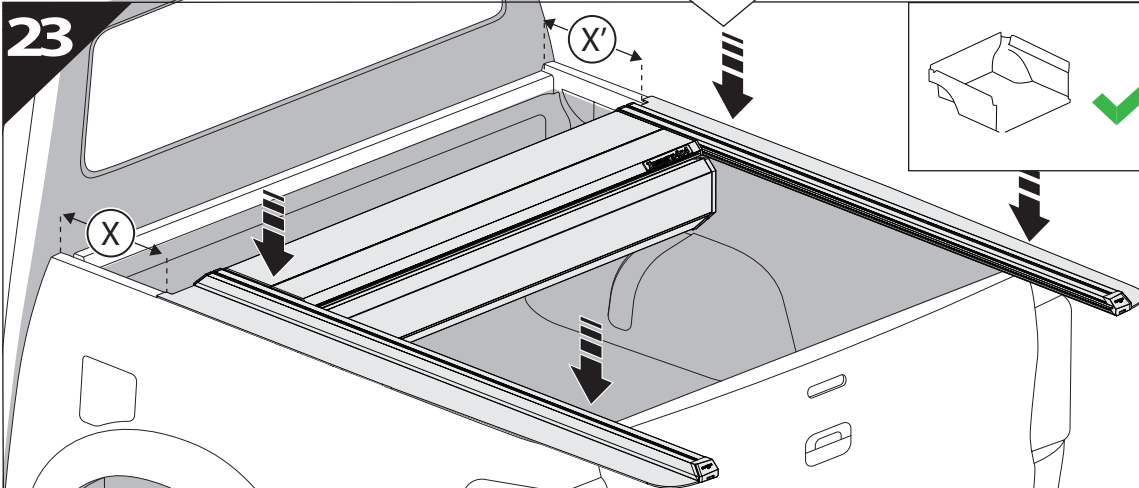

22

23

24

CAUTION	
Basic+E-KIT Version	
E-KIT MANUAL	
M2 ✓ 	M1 ✗