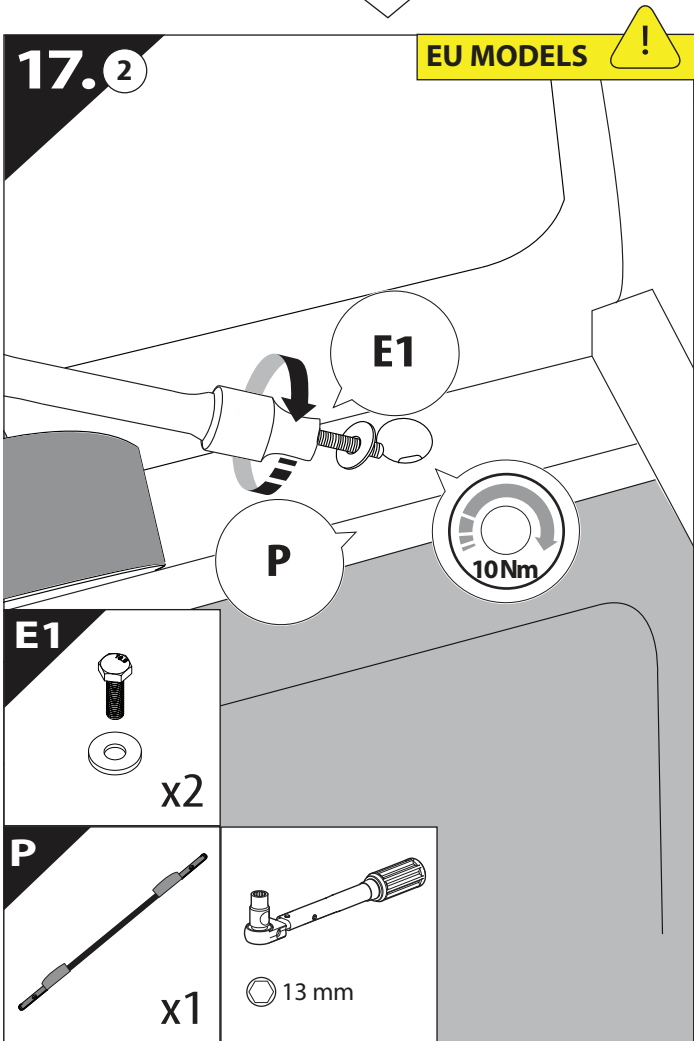

! CAUTION: LIMITED, WILDTRAK, WILDTRAK X, PLATINUM

14.1

LICENCE PLATE CONNECTOR

TAILGATE CONNECTOR

14.2

BOTTOM VIEW

DRIVER'S LEFT SIDE

PASSENGER'S RIGHT SIDE

	CAR		TESSERA ROLL+
BEAM		↔	
LICENCE PLATE 2 PIN LIGHT CONNECTOR			
STOP		↔	
TAILGATE CONNECTOR			

15

CAUTION: XL, XLT, TREMOR

16

H

I

	CAR		TESSERA ROLL+
BEAM	C	↔	■
STOP	B	↔	■

17