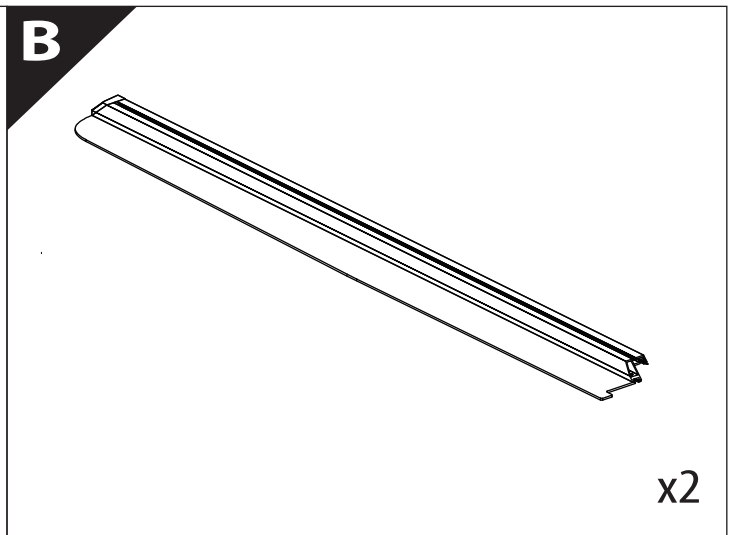

Installation Manual

PART NUMBER(S)	Model Year
TESS 14060 ROLL	FORD RANGER 2023+ (P 703) (with c-channels)
TESS 14070 ROLL	
Cab(s)	Installation Time / Weight
Double Cab & Space cab	40-60 minutes / 53-57 kg

Q

x2

US MODELS

Ø 25 mm

4 mm

1 - 25 Nm

10, 12, 13, 17 mm

ACETONE