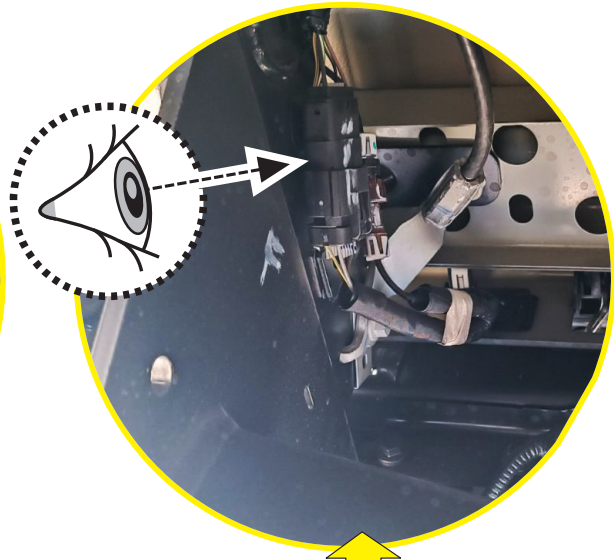

! CAUTION: LIMITED, WILDTRAK, WILDTRAK X, PLATINUM

14.1

LICENCE PLATE CONNECTOR

TAILGATE CONNECTOR

14.2

BOTTOM VIEW

DRIVER'S LEFT SIDE

PASSENGER'S RIGHT SIDE