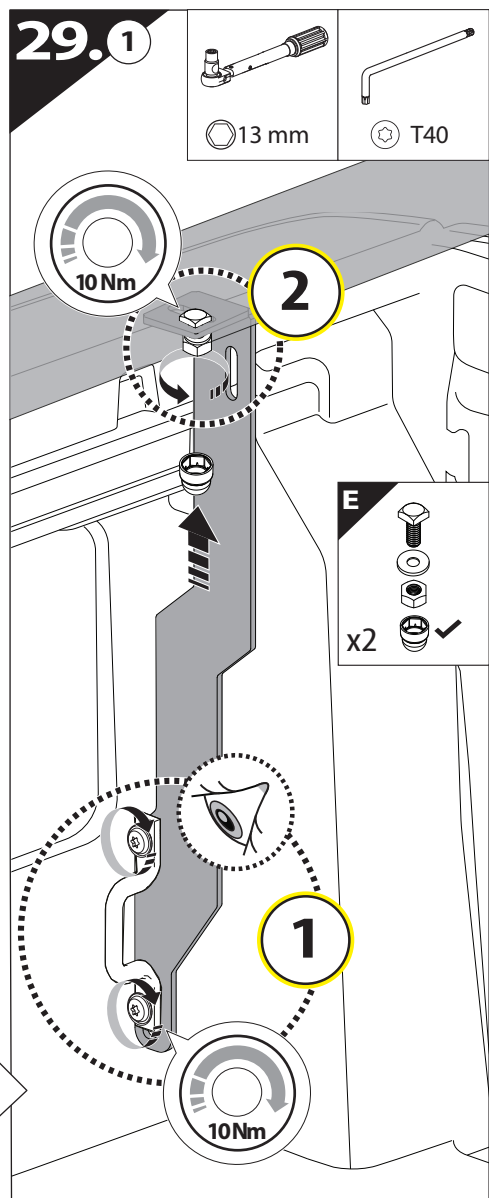

Q

x2

US MODELS

Ø 25 mm

4 mm

1 - 25 Nm

10, 12, 13, 17 mm

ACETONE

	CAR		TESSERA ROLL+
BEAM		↔	
LICENCE PLATE 2 PIN LIGHT CONNECTOR			
STOP		↔	
TAILGATE CONNECTOR			

15

CAUTION: XL, XLT, TREMOR

16

H

I

	CAR		TESSERA ROLL+
BEAM	C	↔	■
STOP	B	↔	■

17

18

22

23

24

CAUTION	
Basic+E-KIT Version	
E-KIT MANUAL	
M2 ✓ 	M1 ✗

25

26

27