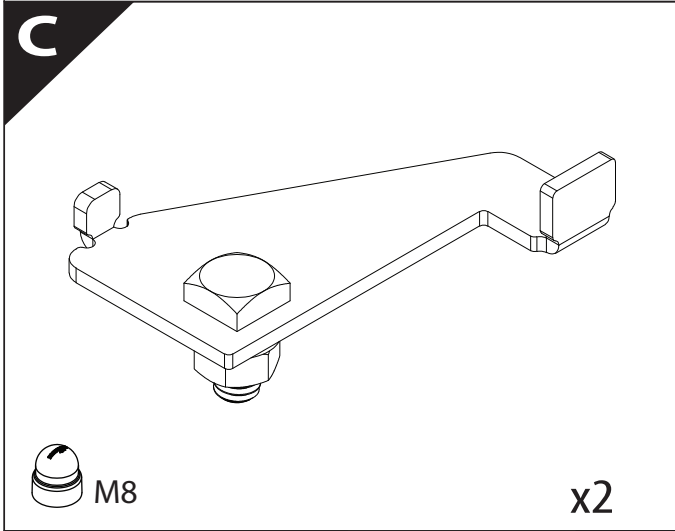

Installation Manual

PART NUMBER(S)	Model Year
TESS 14060 ROLL	FORD RANGER 2023+ (P 703) (with c-channels)
TESS 14070 ROLL	
Cab(s)	Installation Time / Weight
Double Cab & Space cab	40-60 minutes / 53-57 kg

Q

x2

US MODELS

Ø 25 mm

4 mm

1 - 25 Nm

10, 12, 13, 17 mm

ACETONE