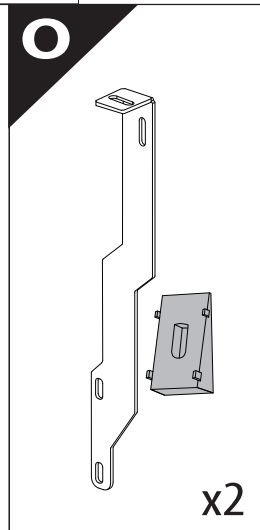

Installation Manual

PART NUMBER(S)	Model Year
TESS 14060 ROLL	FORD RANGER 2023+ (P 703) (with c-channels)
TESS 14070 ROLL	
Cab(s)	Installation Time / Weight
Double Cab & Space cab	40-60 minutes / 53-57 kg

Q

x2

US MODELS

Ø 25 mm

4 mm

1 - 25 Nm

10, 12, 13, 17 mm

ACETONE