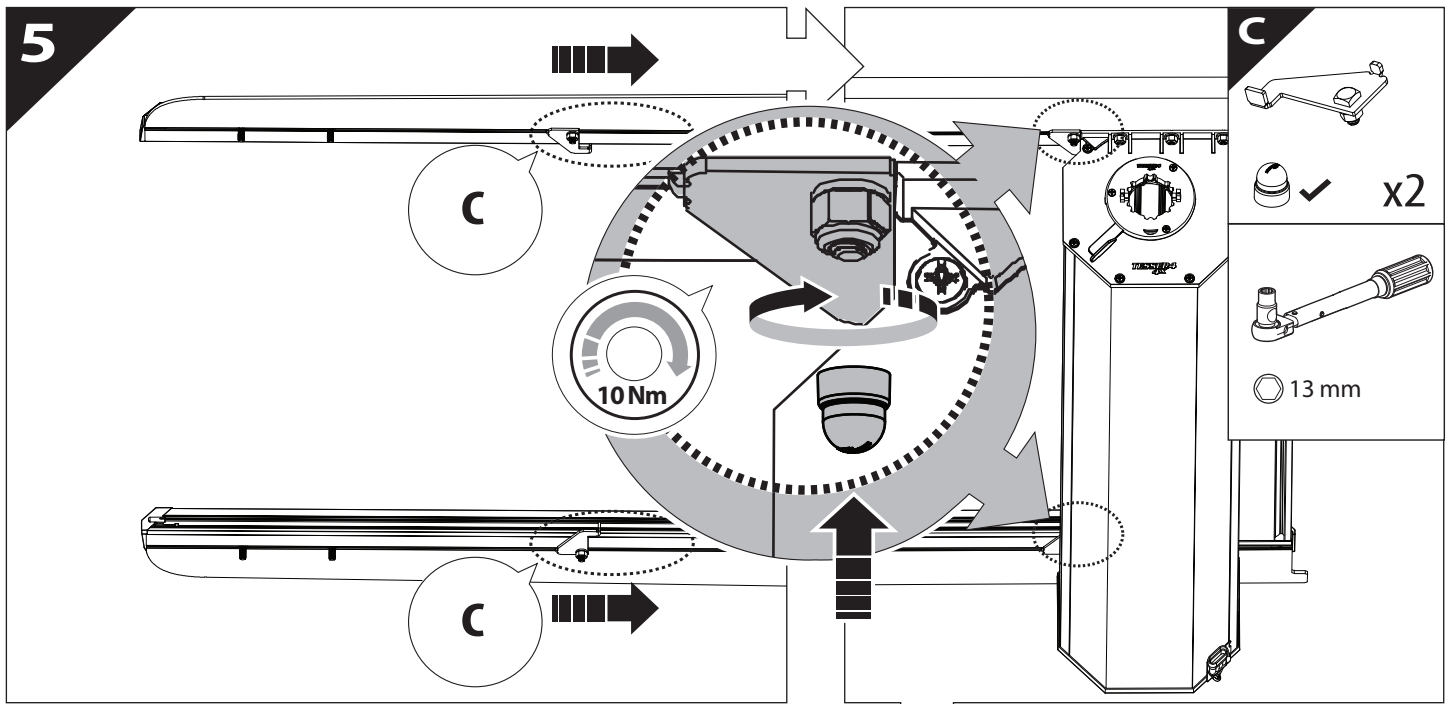

6.1 **CAUTION** Basic Version ✓ & Basic+S-KIT Version ✓