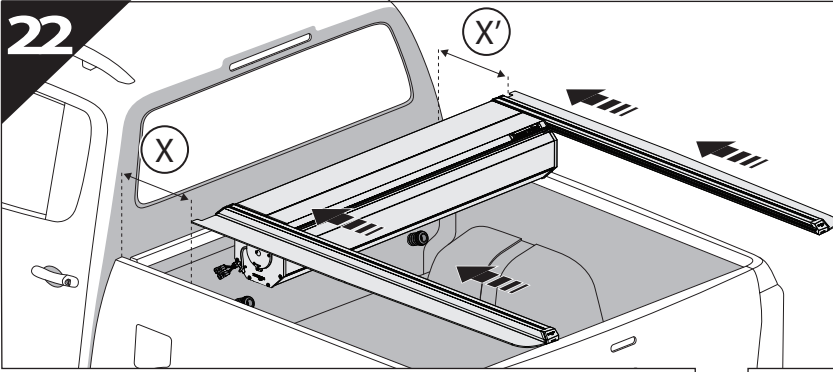

22

23

24

CAUTION	
Basic+E-KIT Version	
E-KIT MANUAL	
M2 ✓ 	M1 ✗