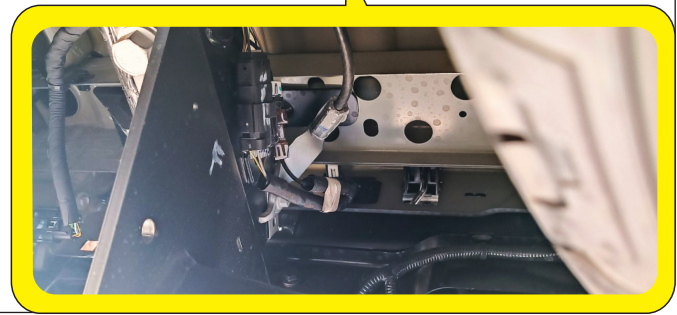

! CAUTION: LIMITED, WILDTRAK, WILDTRAK X, PLATINUM

14.1

LICENCE PLATE CONNECTOR

TAILGATE CONNECTOR

14.2

BOTTOM VIEW

DRIVER'S LEFT SIDE

PASSENGER'S RIGHT SIDE