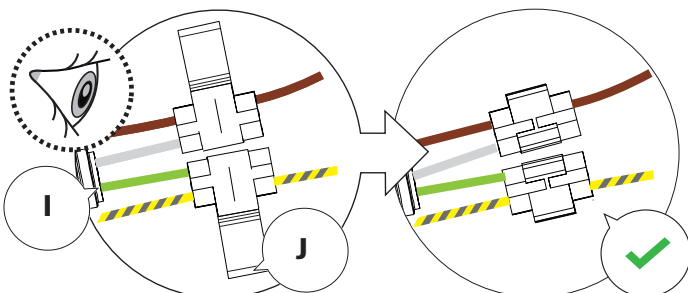

! CAUTION: LIMITED, WILDTRAK, WILDTRAK X, PLATINUM

14.1

LICENCE PLATE CONNECTOR

TAILGATE CONNECTOR

14.2

BOTTOM VIEW

DRIVER'S LEFT SIDE

PASSENGER'S RIGHT SIDE

	CAR		TESSERA ROLL+
BEAM		↔	
LICENCE PLATE 2 PIN LIGHT CONNECTOR			
STOP		↔	
TAILGATE CONNECTOR			

15

CAUTION: XL, XLT, TREMOR

16

H

I

	CAR		TESSERA ROLL+
BEAM	C	↔	■
STOP	B	↔	■

17