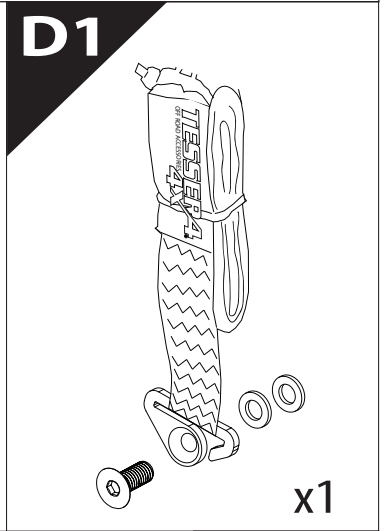

Installation Manual

PART NUMBER(S)	Model Year
TESS 14060 ROLL	FORD RANGER 2023+ (P 703) (with c-channels)
TESS 14070 ROLL	
Cab(s)	Installation Time / Weight
Double Cab & Space cab	40-60 minutes / 53-57 kg

Q

x2

US MODELS

Ø 25 mm

4 mm

1 - 25 Nm

10, 12, 13, 17 mm

ACETONE