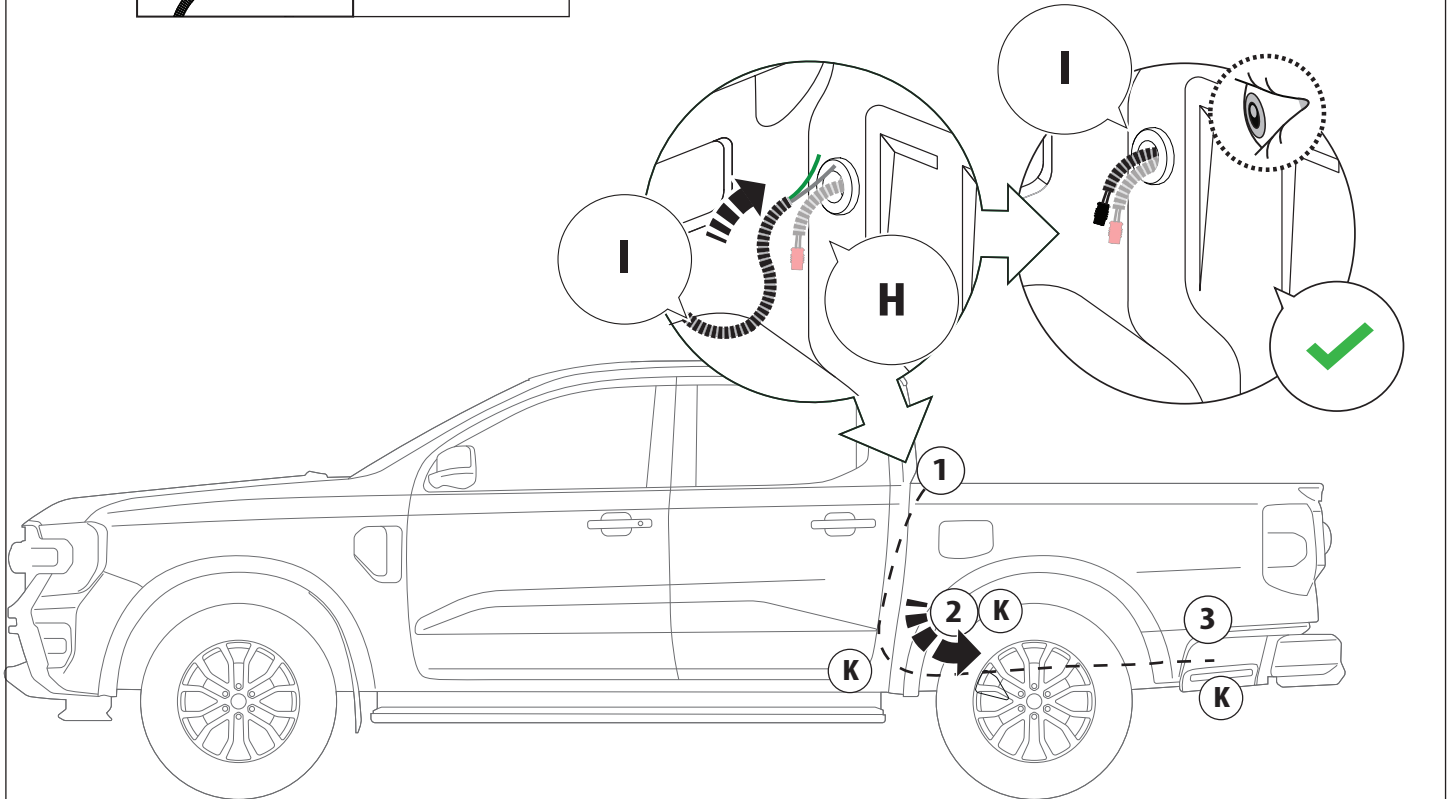

13

14

! CAUTION: LIMITED, WILDTRAK, WILDTRAK X, PLATINUM