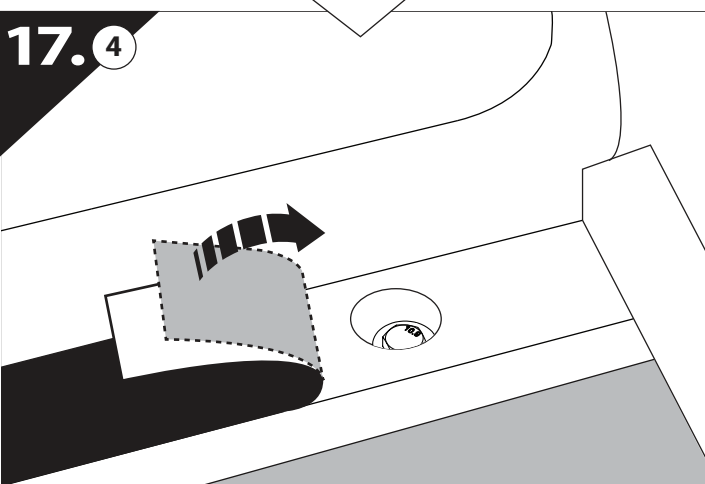

	CAR		TESSERA ROLL+
BEAM		↔	
LICENCE PLATE 2 PIN LIGHT CONNECTOR			
STOP		↔	
TAILGATE CONNECTOR			

15

CAUTION: XL, XLT, TREMOR

16

H

I

	CAR		TESSERA ROLL+
BEAM	C	↔	■
STOP	B	↔	■

17