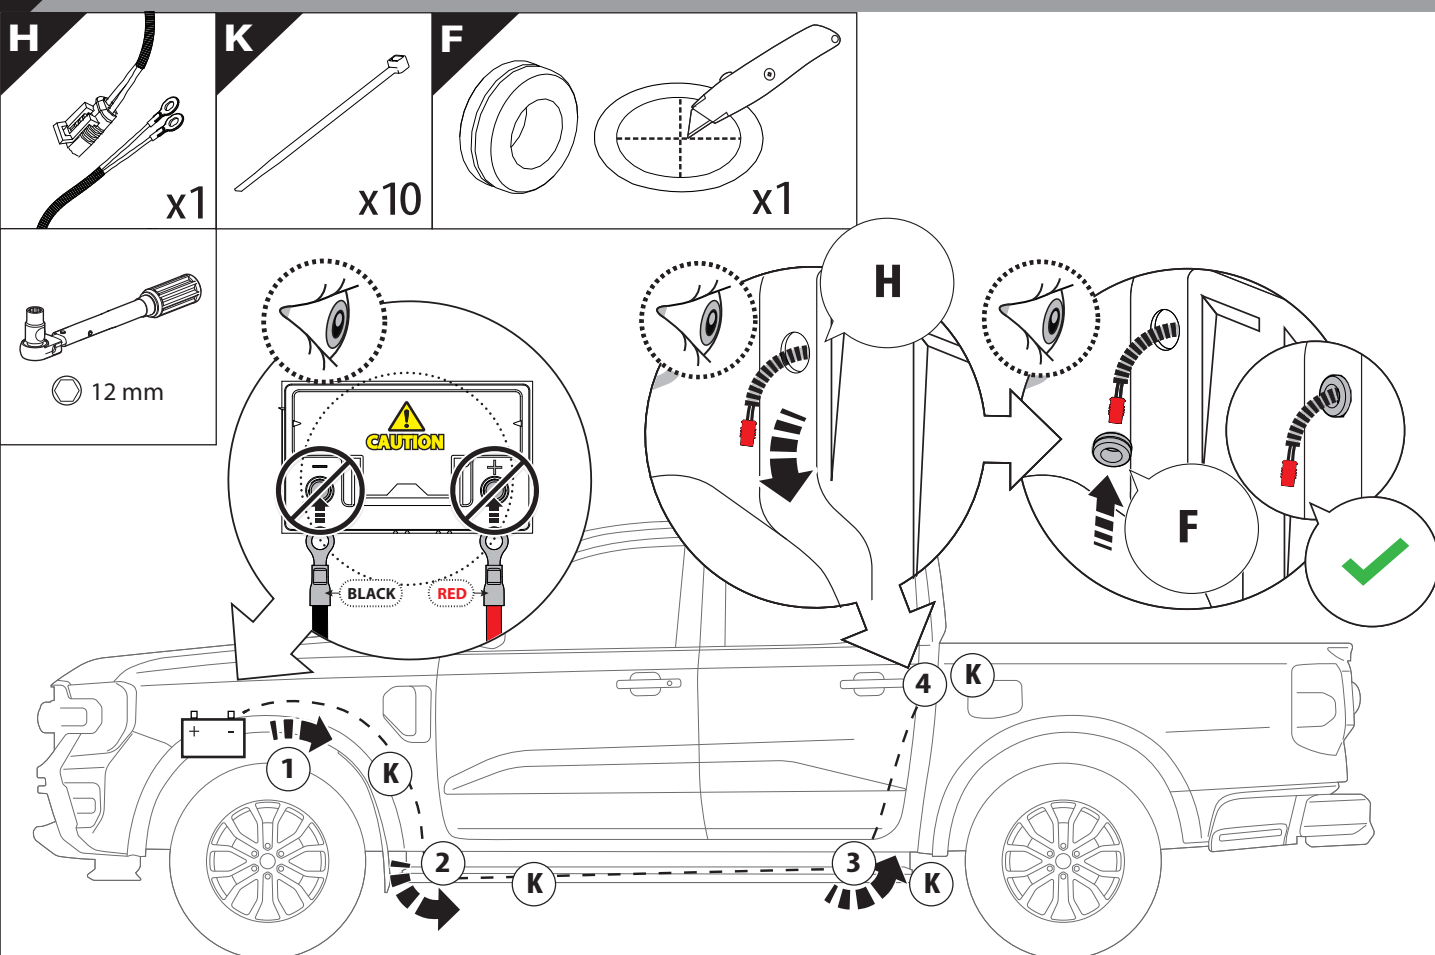

12 Only to be installed by authorized personnel